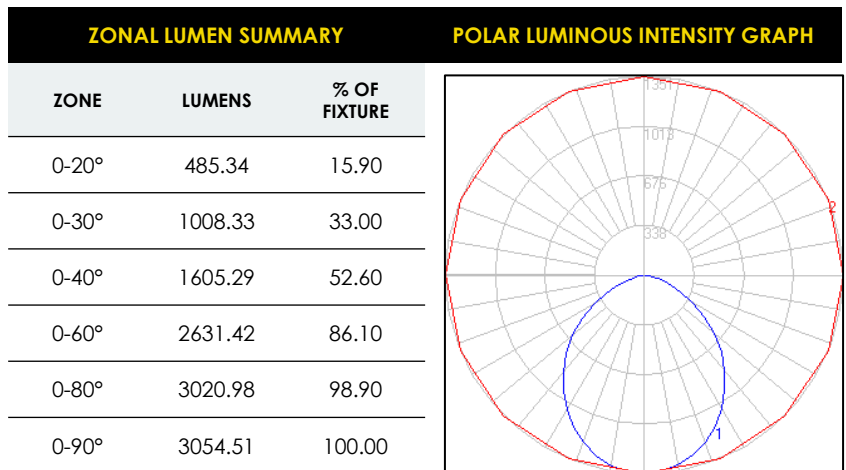

AE-DL-ATE-CA8-21-32WT-010-P30/35/40/50

8 inch

AT 32W AND 3000K