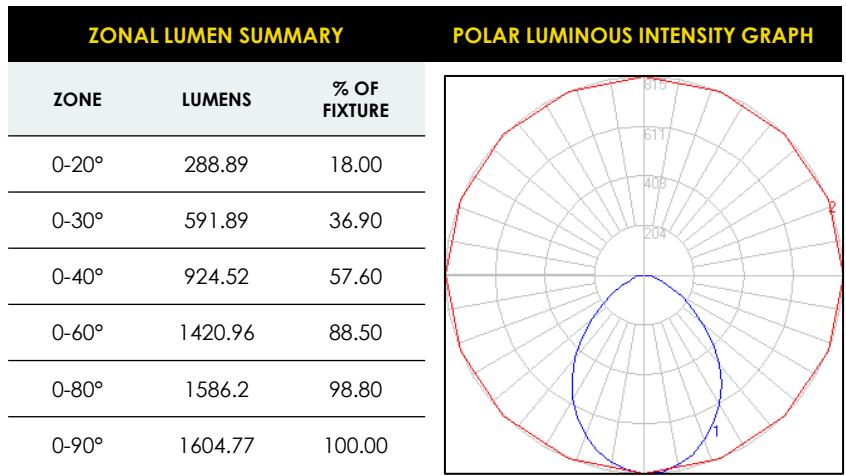

LUMEN ESTIMATE ADJUSTMENT FACTORS				
CCT	2700K	3000K	3500K	4000K
PREMIUM (90CRI)	.96	1	1.03	1.06

PHOTOMETRIC DATA

AE-DL-ATE-CA6-12-17.5WT-010-P30/35/40/50

6 inch

AT 17.5W AND 3000K

AE-DL-ATE-CA8-21-32WT-010-P30/35/40/50