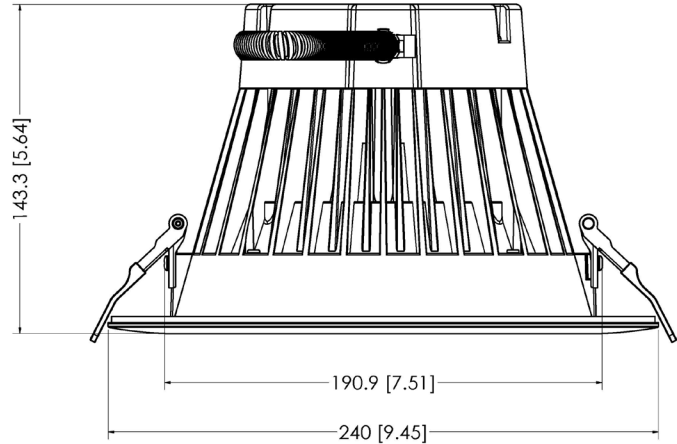

PRODUCT DIMENSIONS (in mm & inches)

AE-DL-ATE-CA6-12-17.5WT (6-inch round)

Weight: 0.670 kg

Ceiling cut-out: 5
1/2" - 7" Ø

ARTISTA 347 EVOLVE

LED COMMERCIAL DOWNLIGHT
RECESSED DOWNLIGHT

DATE			
PROJECT NAME			
TYPE			
QTY			
ORDERING CODE	AE-DL-ATE-CA		-010-P30/35/40/50

PRODUCT DIMENSIONS (in mm & inches)

AE-DL-ATE-CA8-18-24WT (8-inch round)

Weight: 0.865 kg

Ceiling cut-out: 7 1/2" - 9 1/4" Ø

AE-DL-ATE-CA8-21-32WT (8-INCH ROUND)

Weight: 1.400 kg

Ceiling cut-out: 7 1/2" - 9 1/4" Ø

FRAME KIT DIMENSIONS

DIMENSIONS

4" Round	A	12.75" [324 mm]
	B	8.63" [219 mm]
	C	Ø 4.50" [114 mm]
6" Round	A	12.75" [324mm]
	B	8.63" [219 mm]
	C	Ø 6.37" [162 mm]
8" Round	A	12.75" [324mm]
	B	8.63" [219 mm]
	C	Ø 7.25" [184 mm]