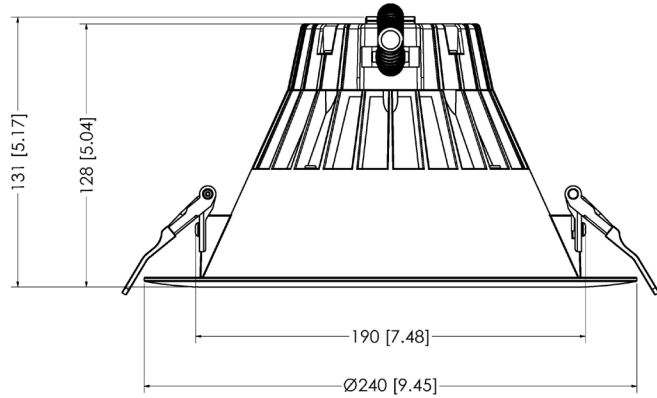

PRODUCT DIMENSIONS (in mm & inches)

AE-DL-ATE-CA6-12-17.5WT (6-inch round)

Weight: 0.670 kg

Ceiling cut-out: 5
1/2" - 7" Ø

ARTISTA 347 EVOLVE

LED COMMERCIAL DOWNLIGHT
RECESSED DOWNLIGHT

DATE			
PROJECT NAME			
TYPE			
QTY			
ORDERING CODE	AE-DL-ATE-CA		-010-P30/35/40/50

PRODUCT DIMENSIONS (in mm & inches)

AE-DL-ATE-CA8-18-24WT (8-inch round)

Weight: 0.865 kg

Ceiling cut-out: 7 1/2" - 9 1/4" Ø

AE-DL-ATE-CA8-21-32WT (8-INCH ROUND)

Weight: 1.400 kg

Ceiling cut-out: 7 1/2" - 9 1/4" Ø

FRAME KIT DIMENSIONS

DIMENSIONS

4" Round	A	12.75" [324 mm]
	B	8.63" [219 mm]
	C	Ø 4.50" [114 mm]
6" Round	A	12.75" [324mm]
	B	8.63" [219 mm]
	C	Ø 6.37" [162 mm]
8" Round	A	12.75" [324mm]
	B	8.63" [219 mm]
	C	Ø 7.25" [184 mm]