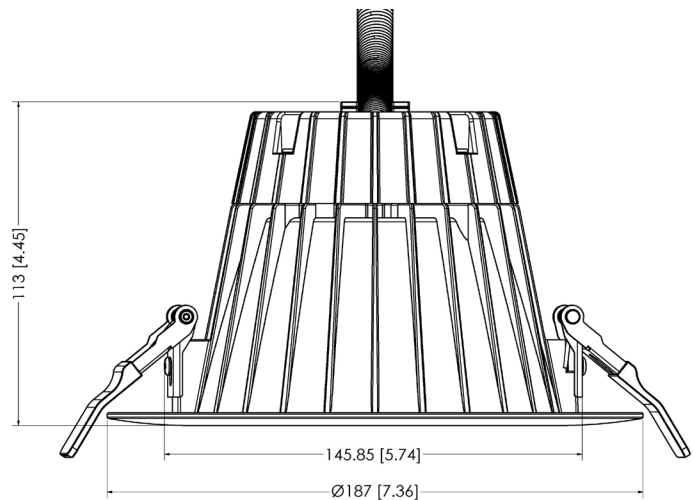

PRODUCT DIMENSIONS (in mm & inches)

AE-DL-ATE-CA6-12-17.5WT (6-inch round)

Weight: 0.670 kg

Ceiling cut-out: 5
1/2" - 7" Ø

ARTISTA 347 EVOLVE

LED COMMERCIAL DOWNLIGHT
RECESSED DOWNLIGHT

DATE			
PROJECT NAME			
TYPE			
QTY			
ORDERING CODE	AE-DL-ATE-CA		-010-P30/35/40/50

PRODUCT DIMENSIONS (in mm & inches)

AE-DL-ATE-CA8-18-24WT (8-inch round)

Weight: 0.865 kg

Ceiling cut-out: 7 1/2" - 9 1/4" Ø

AE-DL-ATE-CA8-21-32WT (8-INCH ROUND)

Weight: 1.400 kg

Ceiling cut-out: 7 1/2" - 9 1/4" Ø