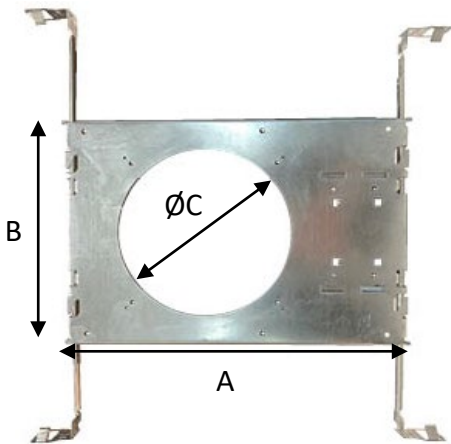

NEW CONSTRUCTION FRAME KIT

MATERIAL 22-gauge galvanized steel housing
Galvanized steel junction box with multiple knockouts

MOUNTING T-bar or drywall ceilings
Up to 1.5" thick

Ordering Code AE-DL-FRKT-06
AE-DL-FRKT-08

FRAME KIT DIMENSIONS

DIMENSIONS

4" Round	A	12.75" [324 mm]
	B	8.63" [219 mm]
	C	Ø 4.50" [114 mm]
6" Round	A	12.75" [324mm]
	B	8.63" [219 mm]
	C	Ø 6.37" [162 mm]
8" Round	A	12.75" [324mm]
	B	8.63" [219 mm]
	C	Ø 7.25" [184 mm]