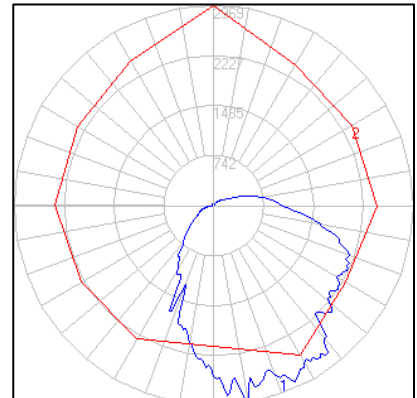

FIXTURE FAMILY	GUARD
AE-WP-AS	-WG
AE-WP-AS ERALUX Astellano Series outdoor area light fixture	-WG Wire Guard

Wire guard

Rotatable shield guard

LUMEN ESTIMATE

Lumen output varies based on CCT and CRI. An estimate of lumen output of the various CCT/CRI combinations, use correction factors as per table below:

LUMEN ESTIMATE ADJUSTMENT FACTORS				
CCT	2700K	3000K	3500K	4000K
NORMAL (80CRI)	.91	.94	.97	1

PHOTOMETRIC DATA

AE-WP-WP01-060D40-XX

GRID DISTANCES WITH A MOUNTING HEIGHT OF 10' AFG

POLAR LUMINOUS INTENSITY GRAPHS