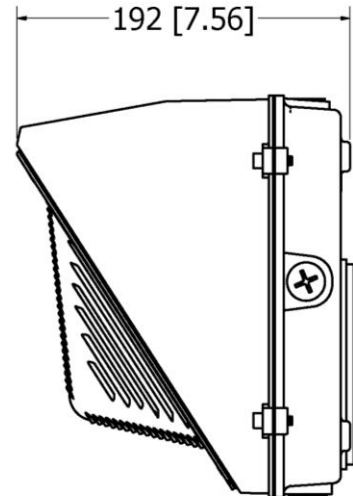

* Contact manufacturer for lead time

PRODUCT DIMENSIONS (in mm)

AE-WP-WP01

ASTELLANO EVOLVE

OUTDOOR PRODUCTS

Outdoor wall pack light

DATE					
PROJECT NAME					
TYPE					
QTY					
ORDERING CODE	AE-WP-WP-01-			-	-