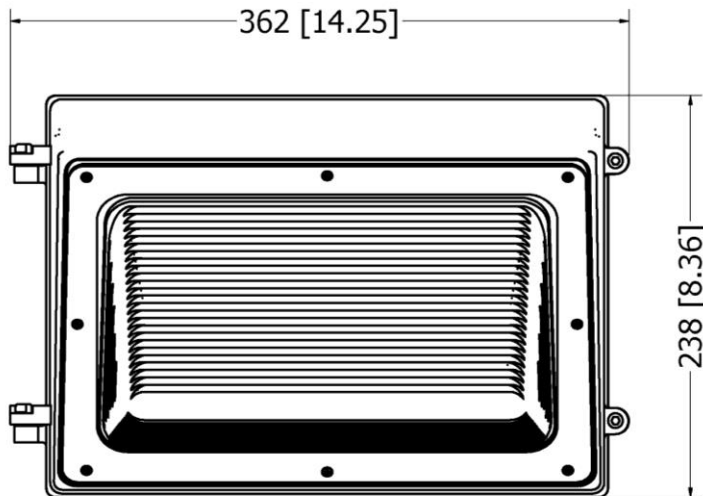

ASTELLANO EVOLVE

OUTDOOR PRODUCTS

Outdoor wall pack light

DATE	
PROJECT NAME	
TYPE	
QTY	
ORDERING CODE	AE-WP-WP-01- - -

ORDERING GUIDE

EXAMPLE: AE-WP-WP01-060D40-M-BK

FIXTURE FAMILY	POWER	CONTROLS	CCT	VOLTAGE	Finish
AE-WP-WP01-				-	-
AE-WP-WP01- ERALUX Astellano GEN2 Series outdoor wall pack light fixture	060 60 watts: 7200 lumens 40 watts: 4800 lumens 30 watts: 3600 lumens 20 watts: 2400 lumens	D 0-10V external dimming down to 10%	35 3500K CCT	[BLANK] 120-277V	-BK Black powder coat finish
			40 4000K CCT		-BZ Bronze powder coat finish
	120 120 watts: 14400 lumens 100 watts: 12000 lumens 90 watts: 10800 lumens 80 watts: 9600 lumens	PD Photocell with Dimming		-M 120-347V	-WH* White powder coat finish
			50 5000K CCT		-AL* Aluminum (RAL9006) powder coat finish

* Contact manufacturer for lead time

PRODUCT DIMENSIONS (in mm)

AE-WP-WP01

ASTELLANO EVOLVE

OUTDOOR PRODUCTS

Outdoor wall pack light

DATE					
PROJECT NAME					
TYPE					
QTY					
ORDERING CODE	AE-WP-WP-01-			-	-