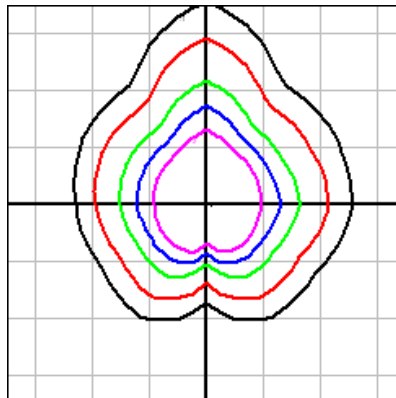

ASTELLANO EVOLVE

OUTDOOR PRODUCTS

Outdoor wall pack light

DATE					
PROJECT NAME					
TYPE					
QTY					
ORDERING CODE	AE-WP-WP-01-			-	-

ACCESSORIES

Ordered separately, field installed

FIXTURE FAMILY	GUARD	FINISH
AE-WP-AS	-RS	-
AE-WP-AS ERALUX Astellano Series outdoor area light fixture	-RS Rotatable shield guard	-BK Black powder coat finish
		-BZ Bronze powder coat finish

FIXTURE FAMILY	GUARD
AE-WP-AS	-WG
AE-WP-AS ERALUX Astellano Series outdoor area light fixture	-WG Wire Guard

LUMEN ESTIMATE

Lumen output varies based on CCT and CRI. An estimate of lumen output of the various CCT/CRI combinations, use correction factors as per table below:

LUMEN ESTIMATE ADJUSTMENT FACTORS				
CCT	2700K	3000K	3500K	4000K
NORMAL (80CRI)	.91	.94	.97	1

PHOTOMETRIC DATA

AE-WP-WP01-060D40-XX

GRID DISTANCES WITH A MOUNTING HEIGHT OF 10' AFG