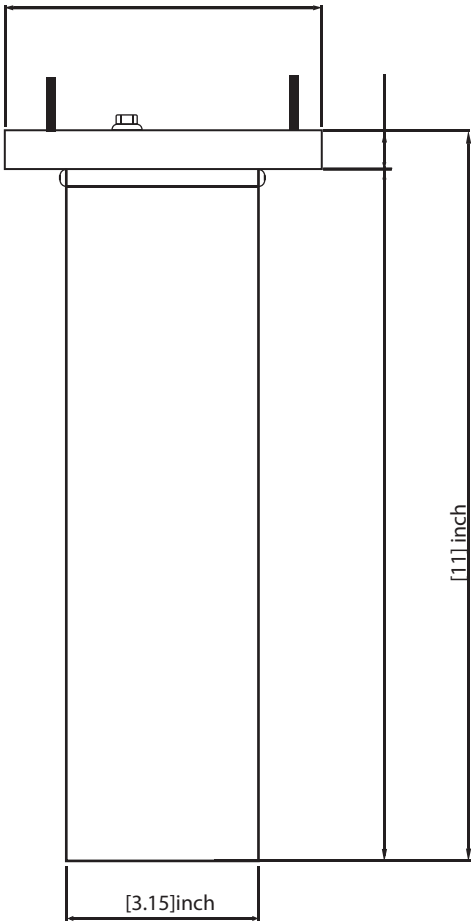

30°

40°

55°

HEIGHT

12"

DIAMETER

5"

Cable Mount

4000k

- **BEAM ANGLE**

15°

25°

40°

60°

HEIGHT

11"

DIAMETER

3"

● **Surface Mount**

Cable Mount

Stem Mount

EZM WALL-MOUNT

- **MULTIPLE MOUNTING WHITE**

- **LUMENS PER WATT**

90 LPW at 90CRI (Standard)

104 LPW at 83 CRI

- **POWER CONSUMPTION**

Up to 50W

- Up and down light

- **COLOR and COLOR TEMPERATURE**

White

Black