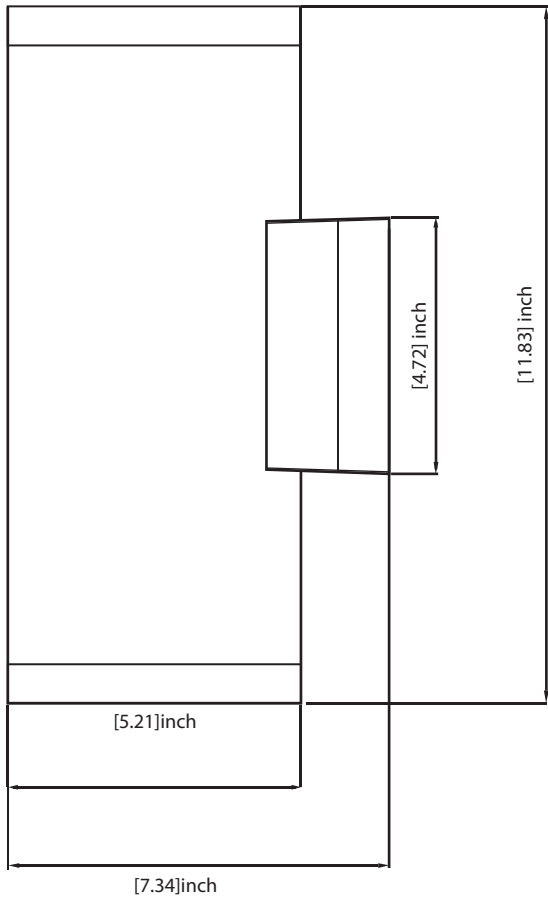

30°

40°

55°

HEIGHT

12"

DIAMETER

5"

Surface Mount

30°

40°

55°

HEIGHT

12"

DIAMETER

5"

Cable Mount

90 LPW at 90CRI (Standard)

104 LPW at 83 CRI

- **POWER CONSUMPTION**

Up to 50W

- Up and down light

- **COLOR and COLOR TEMPERATURE**

White

Black

30°

40°

55°

HEIGHT

11"

DIAMETER

5"

Snout