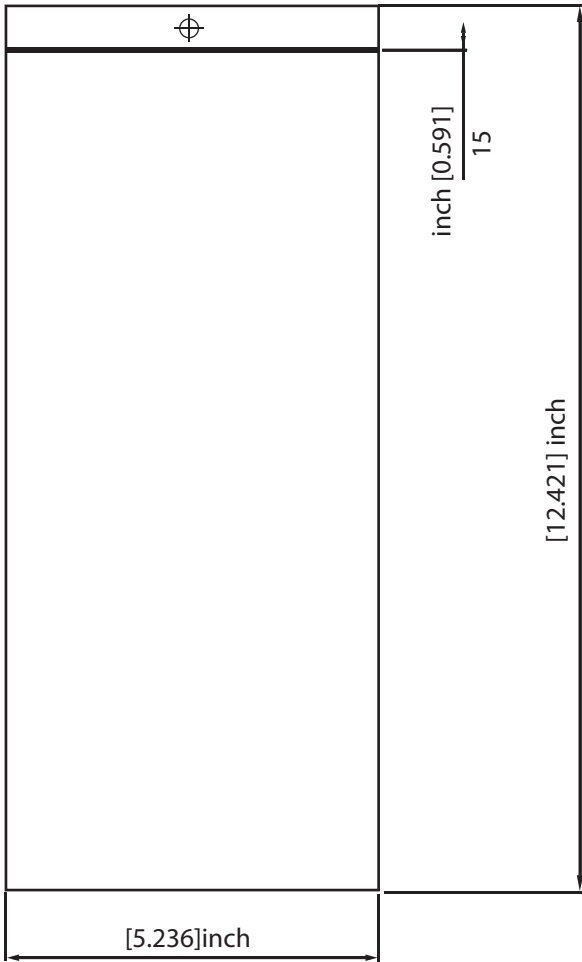

- LUMENS PER WATT

95 LPW at 90CRI

- POWER CONSUMPTION

Up to 20W(Surface)

Up to 28W (Suspended)

- **COLOR and COLOR TEMPERATURE**

White

Black

30°

40°

55°

HEIGHT

12"

DIAMETER

5"

Surface Mount

30°

40°

55°

HEIGHT

12"

DIAMETER

5"

Cable Mount

90 LPW at 90CRI (Standard)

104 LPW at 83 CRI

- **POWER CONSUMPTION**

Up to 50W

- Up and down light

- **COLOR and COLOR TEMPERATURE**

White

Black