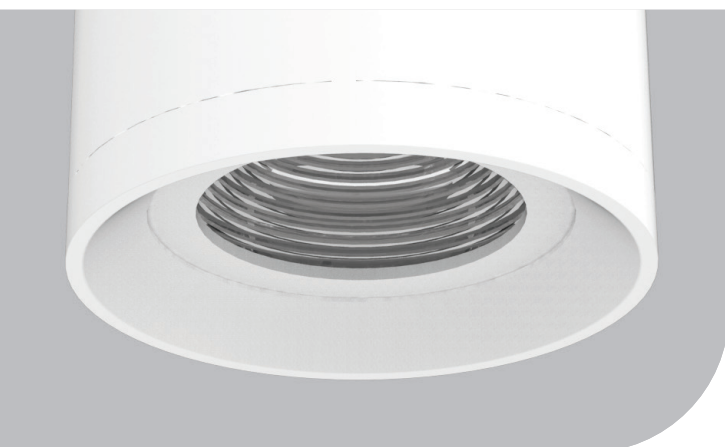

30°

40°

55°

HEIGHT

11"

DIAMETER

5"

Snout

Hexcel Louver

Glow Ring

Pinhole

erolux[®]
starlx[®]

<https://eralux.com>