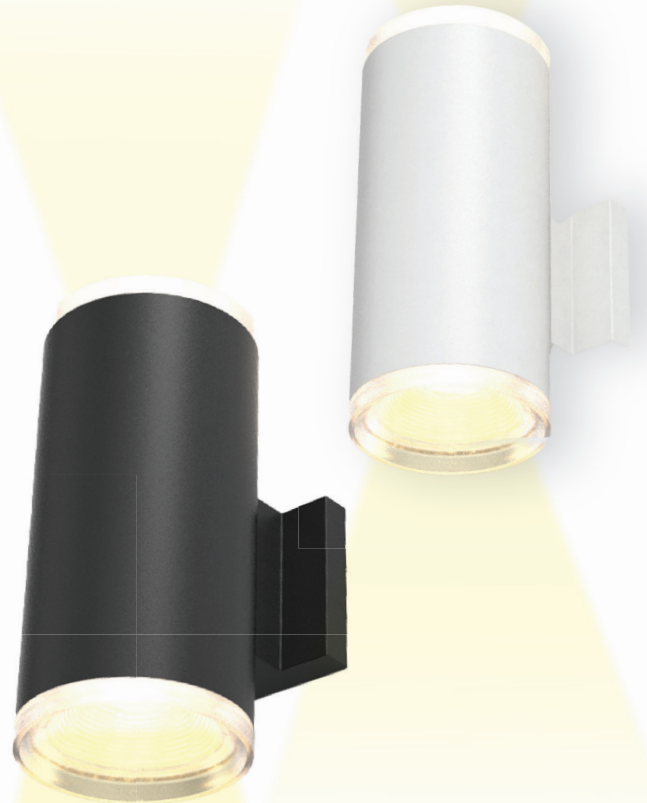

30°

40°

55°

HEIGHT

11"

DIAMETER

5"

Snout

Hexcel Louver

Glow Ring

Pinhole

erolux[®]
starlx[®]

<https://eralux.com>