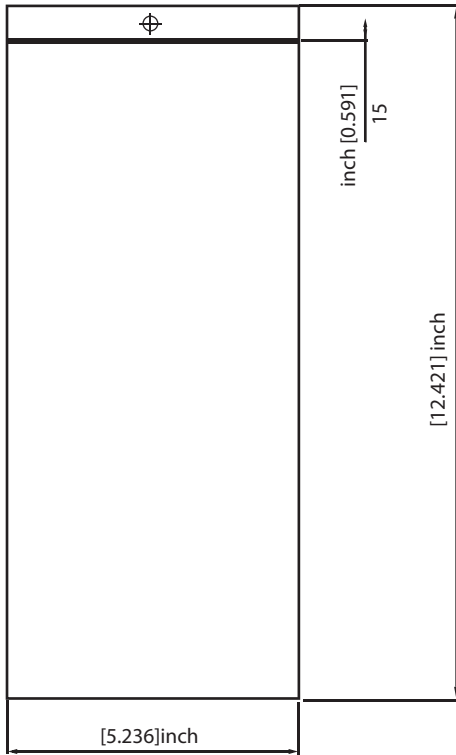

30°

40°

55°

HEIGHT

12"

DIAMETER

5"

Surface Mount

79 to 91 LPW at 83 CRI

- POWER CONSUMPTION

Up to 47WATTS

- POWER

from 19-50 WATTS Can be programmed

- **COLOR and COLOR TEMPERATURE**

White

Black

30°

40°

55°

HEIGHT

12"

DIAMETER

5"

Cable Mount

90 LPW at 90CRI (Standard)

104 LPW at 83 CRI

- **POWER CONSUMPTION**

Up to 50W

- Up and down light

- **COLOR and COLOR TEMPERATURE**

White

Black