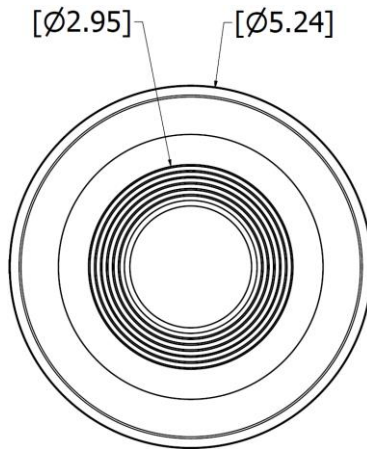

EXAMPLE: AE-CYL-EZM-50R12-SM-02-50-3560-P-T-SV

FIXTURE FAMILY	PRODU CT CODE	HEIGHT	MOUNTING METHOD	POWER	CCT	BEAM ANGLE	CRI	FINISH
AE-CYL-EZM	-50R		-SM-	-50	-		-P-T	-
AE-CYL-EZM Eleganza MAX indoor cylindrical stem mounted fixture	-50R	12 12" fixture height	-SM-02 2' Stem Mounting	-50 50 watts <i>*Can be programmed from 19-50 watts</i>	-27 2700K CCT 3,633 lms	15 15° beam angle	-P-T Premium 90 CRI	-WH White Powder Coat Finish
			-SM-03 9' Stem Mounting		-30 3000K CCT 3,741 lms	30 30° beam angle		
			-SM-04 4' Stem Mounting		-35 3500K CCT 3,854 lms	40 40° beam angle		
					-40 4000K CCT 3,969 lms	55 55° beam angle		

* Custom color finish available.
Please contact us for more information and pricing

PRODUCT DIMENSION [in]

AE-CYL-EZM-40RXX-XX-XX-41-XXXX-P-T-XX

ELEGANZA MAX

CYLINDER LIGHTING

Indoor Pendant

DATE						
PROJECT NAME						
TYPE						
QTY						
NOTES	AE-CYL-EZM	-50R		-47 -	-P-T -	

PRODUCT DIMENSION [in]

Pinhole Eleganza Max

PRODUCT DIMENSION [in]

Snoot Eleganza Max

ELEGANZA MAX

CYLINDER LIGHTING

Indoor Pendant

DATE	
PROJECT NAME	
TYPE	
QTY	
NOTES	AE-CYL-EZM -50R -47 - -P-T -

PRODUCT DIMENSION [in]

Hexcell Louver Eleganza Max

PRODUCT DIMENSION [in]

Hexcell Louver and Snoot Eleganza Max

ELEGANZA MAX

CYLINDER LIGHTING

Indoor Pendant

DATE	
PROJECT NAME	
TYPE	
QTY	
NOTES	AE-CYL-EZM -50R -47 -P-T -