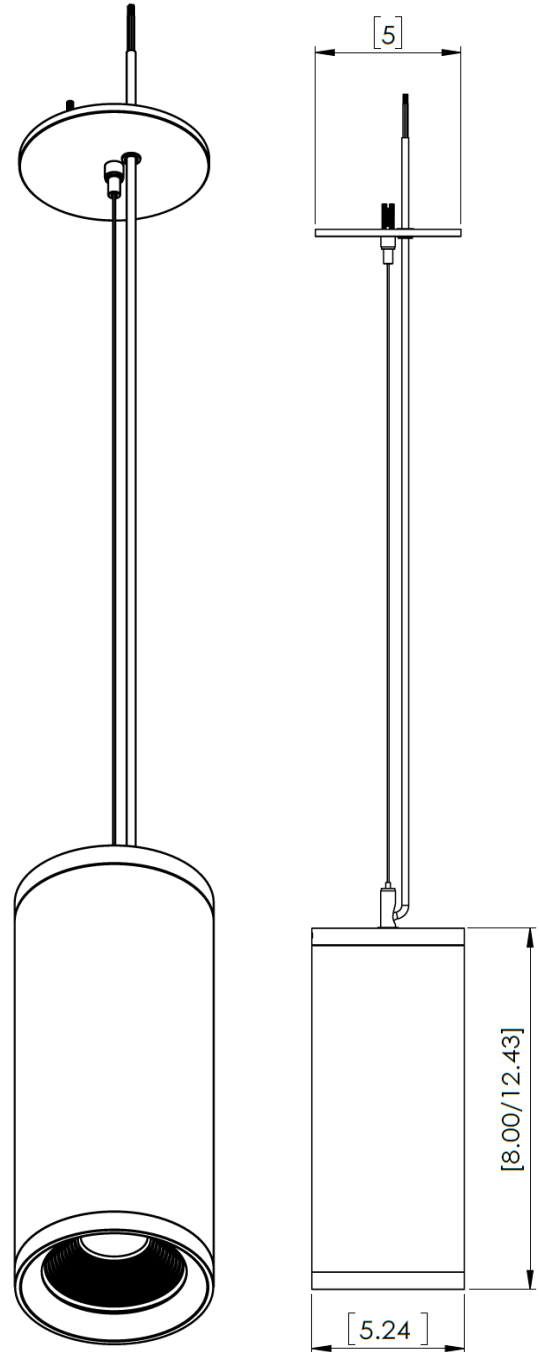

PRODUCT DIMENSION [in]

Pinhole Eleganza Max

PRODUCT DIMENSION [in]

Snoot Eleganza Max

ELEGANZA MAX

CYLINDER LIGHTING

Indoor Pendant

DATE	
PROJECT NAME	
TYPE	
QTY	
NOTES	AE-CYL-EZM -50R -47 - -P-T -

PRODUCT DIMENSION [in]

Hexcell Louver Eleganza Max

PRODUCT DIMENSION [in]

Hexcell Louver and Snoot Eleganza Max

ELEGANZA MAX

CYLINDER LIGHTING

Indoor Pendant

DATE	
PROJECT NAME	
TYPE	
QTY	
NOTES	AE-CYL-EZM -50R -47 -P-T -

PRODUCT DIMENSION [in]

Pendant Mount

AE-CYL-EZM-50RXX-PC-XX-41-XXXX-P-T-XX

Stem Mount

AE-CYL-EZM-50RXX-SM-XX-41-XXXX-P-T-XX

ELEGANZA MAX

CYLINDER LIGHTING

Indoor Pendant

DATE	
PROJECT NAME	
TYPE	
QTY	
NOTES	AE-CYL-EZM -50R -47 -P-T -

ACCESSORIES

Ordered separately, field installed.

FIXTURE FAMILY	ACCESSORY	PICTURE
AE-CYL-EZM		
AE-CYL-EZM ERALUX Eleganza MAX Indoor Cylinder	-SNT-BK Snoot Black	
	-SNT-WH Snoot White	
	-SNT-SV Snoot Silver	
	-SNT-RALXXX Snoot Custom Color	
	-HX Hexcell Louver 102mm Diameter	
	-HXSNT Hexcell Louver for Snoot 100mm Diameter	
	-GLOW Glowing Ring	
	-PIN-WH Pinhole Plate White	
	-PIN-BK Pinhole Plate Black	
	-PIN-SV Pinhole Plate Silver	
-PIN-RALXXXX Pinhole Plate Custom Color		