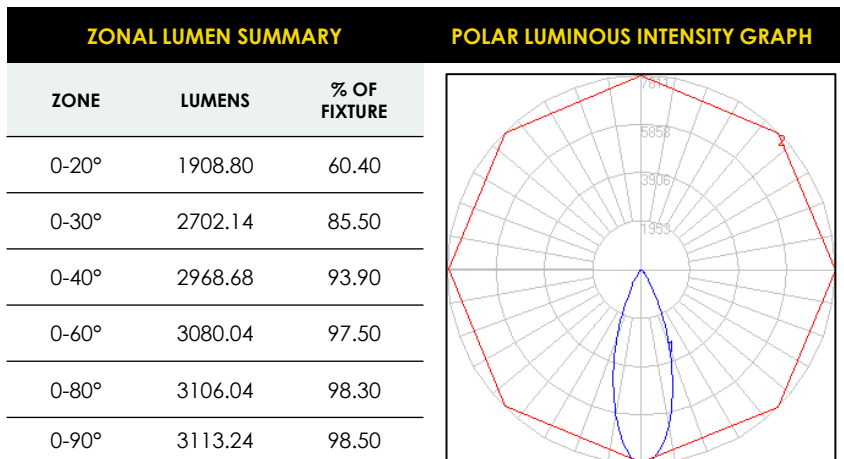

LUMEN ESTIMATE ADJUSTMENT FACTORS				
CCT	2700K	3000K	3500K	4000K
PREMIUM (90CRI)	0.78	0.86	0.93	0.93

PHOTOMETRIC DATA

AE-CYL-EZM-40RXX-XX-XX-50-3015-P-T-WH

8- or 12-Inch Height

50 Watts

3000K CCT

15° Beam Angle

90 CRI

AE-CYL-EZM-40RXX-XX-XX-50-3030-P-T-WH

8- or 12-Inch Height

50 Watts

3000K CCT

30° Beam Angle

90 CRI

ELEGANZA MAX