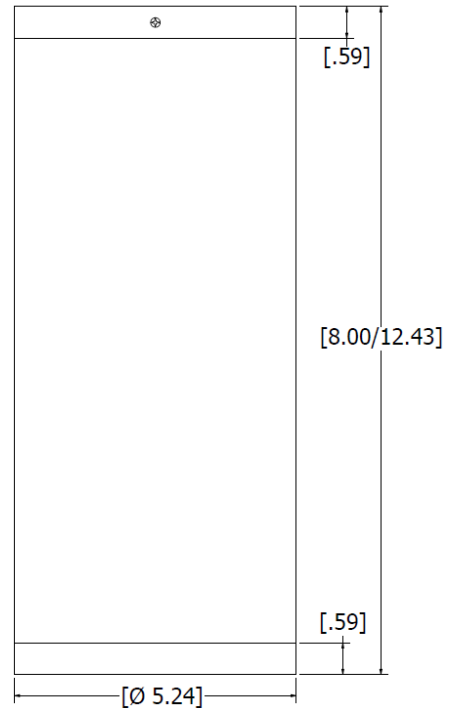

ELEGANZA MAX

CYLINDER LIGHTING

Indoor Pendant

DATE	
PROJECT NAME	
TYPE	
QTY	
NOTES	AE-CYL-EZM -50R -47 - -P-T -

ORDERING GUIDE

EXAMPLE: AE-CYL-EZM-50R12-SM-02-50-3560-P-T-SV

FIXTURE FAMILY	PRODU CT CODE	HEIGHT	MOUNTING METHOD	POWER	CCT	BEAM ANGLE	CRI	FINISH	
AE-CYL-EZM	-50R		-SM-	-50	-		-P-T	-	
AE-CYL-EZM Eleganza MAX indoor cylindrical stem mounted fixture	-50R	12 12" fixture height	-SM-02 2' Stem Mounting	-50 50 watts <i>*Can be programmed from 19-50 watts</i>	-27 2700K CCT 3,633 lms	15 15° beam angle	-P-T Premium 90 CRI	-WH White Powder Coat Finish	
			-SM-03 9' Stem Mounting		-30 3000K CCT 3,741 lms	30 30° beam angle			
			-SM-04 4' Stem Mounting		-35 3500K CCT 3,854 lms	40 40° beam angle			
					-40 4000K CCT 3,969 lms	55 55° beam angle			-BK Black Powder Coat Finish

* Custom color finish available.
Please contact us for more information and pricing

PRODUCT DIMENSION [in]

AE-CYL-EZM-40RXX-XX-XX-41-XXXX-P-T-XX