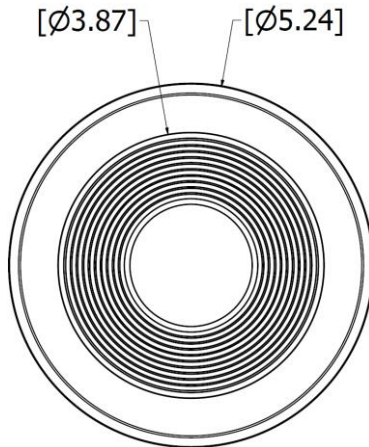

ELEGANZA MAX

CYLINDER LIGHTING

Indoor Pendant

DATE	
PROJECT NAME	
TYPE	
QTY	
NOTES	AE-CYL-EZM -50R -47 - -P-T -

ORDERING GUIDE

EXAMPLE: AE-CYL-EZM-50R12-SM-02-50-3560-P-T-SV

FIXTURE FAMILY	PRODU CT CODE	HEIGHT	MOUNTING METHOD	POWER	CCT	BEAM ANGLE	CRI	FINISH	
AE-CYL-EZM	-50R		-SM-	-50	-		-P-T	-	
AE-CYL-EZM Eleganza MAX indoor cylindrical stem mounted fixture	-50R	12 12" fixture height	-SM-02 2' Stem Mounting	-50 50 watts <i>*Can be programmed from 19-50 watts</i>	-27 2700K CCT 3,633 lms	15 15° beam angle	-P-T Premium 90 CRI	-WH White Powder Coat Finish	
			-SM-03 9' Stem Mounting		-30 3000K CCT 3,741 lms	30 30° beam angle			
			-SM-04 4' Stem Mounting		-35 3500K CCT 3,854 lms	40 40° beam angle			
					-40 4000K CCT 3,969 lms	55 55° beam angle			-BK Black Powder Coat Finish

* Custom color finish available.
Please contact us for more information and pricing

PRODUCT DIMENSION [in]

AE-CYL-EZM-40RXX-XX-XX-41-XXXX-P-T-XX