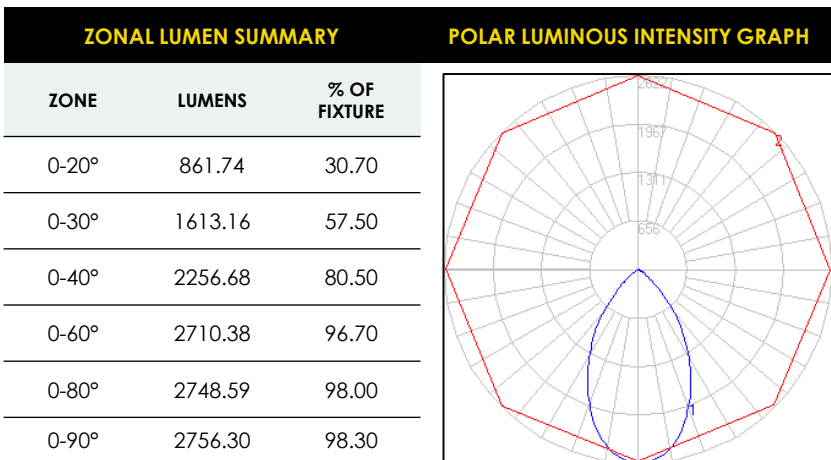

CYLINDER LIGHTING

Indoor Pendant

DATE						
PROJECT NAME						
TYPE						
QTY						
NOTES	AE-CYL-EZM	-50R		-47	-	-P-T -

PHOTOMETRIC DATA

AE-CYL-EZM-40RXX-XX-XX-50-3040-P-T-WH

8- or 12-Inch Height

50 Watts

3000K CCT

40° Beam Angle

90 CRI

AE-CYL-EZM-40RXX-XX-XX-50-3055-P-T-WH

8- or 12-Inch Height

50 Watts

3000K CCT

55° Beam Angle

90 CRI