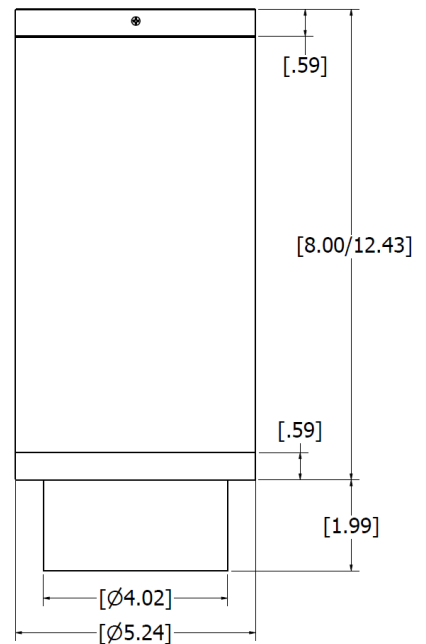

EXAMPLE: AE-CYL-EZM-50R12-SM-02-50-3560-P-T-SV

FIXTURE FAMILY	PRODU CT CODE	HEIGHT	MOUNTING METHOD	POWER	CCT	BEAM ANGLE	CRI	FINISH
AE-CYL-EZM	-50R		-SM-	-50	-		-P-T	-
AE-CYL-EZM Eleganza MAX indoor cylindrical stem mounted fixture	-50R	12 12" fixture height	-SM-02 2' Stem Mounting	-50 50 watts <i>*Can be programmed from 19-50 watts</i>	-27 2700K CCT 3,633 lms	15 15° beam angle	-P-T Premium 90 CRI	-WH White Powder Coat Finish
			-SM-03 9' Stem Mounting		-30 3000K CCT 3,741 lms	30 30° beam angle		
			-SM-04 4' Stem Mounting		-35 3500K CCT 3,854 lms	40 40° beam angle		
					-40 4000K CCT 3,969 lms	55 55° beam angle		

PRODUCT DIMENSION [in]

Pinhole Eleganza Max

PRODUCT DIMENSION [in]

Snoot Eleganza Max

ELEGANZA MAX

CYLINDER LIGHTING

Indoor Pendant

DATE	
PROJECT NAME	
TYPE	
QTY	
NOTES	AE-CYL-EZM -50R -47 - -P-T -

PRODUCT DIMENSION [in]

Hexcell Louver Eleganza Max

PRODUCT DIMENSION [in]

Hexcell Louver and Snoot Eleganza Max

ELEGANZA MAX

CYLINDER LIGHTING

Indoor Pendant

DATE	
PROJECT NAME	
TYPE	
QTY	
NOTES	AE-CYL-EZM -50R -47 -P-T -