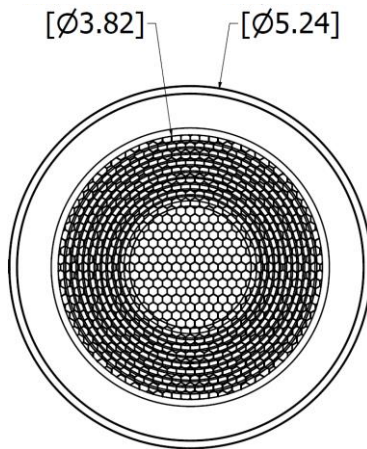

EXAMPLE: AE-CYL-EZM-50R12-SM-02-50-3560-P-T-SV

FIXTURE FAMILY	PRODU CT CODE	HEIGHT	MOUNTING METHOD	POWER	CCT	BEAM ANGLE	CRI	FINISH
AE-CYL-EZM	-50R		-SM-	-50	-		-P-T	-
AE-CYL-EZM Eleganza MAX indoor cylindrical stem mounted fixture	-50R	12 12" fixture height	-SM-02 2' Stem Mounting	-50 50 watts <i>*Can be programmed from 19-50 watts</i>	-27 2700K CCT 3,633 lms	15 15° beam angle	-P-T Premium 90 CRI	-WH White Powder Coat Finish
			-SM-03 9' Stem Mounting		-30 3000K CCT 3,741 lms	30 30° beam angle		
			-SM-04 4' Stem Mounting		-35 3500K CCT 3,854 lms	40 40° beam angle		
					-40 4000K CCT 3,969 lms	55 55° beam angle		

PRODUCT DIMENSION [in]

Pinhole Eleganza Max

PRODUCT DIMENSION [in]

Snoot Eleganza Max

ELEGANZA MAX

CYLINDER LIGHTING

Indoor Pendant

DATE	
PROJECT NAME	
TYPE	
QTY	
NOTES	AE-CYL-EZM -50R -47 - -P-T -

PRODUCT DIMENSION [in]

Hexcell Louver Eleganza Max

PRODUCT DIMENSION [in]

Hexcell Louver and Snoot Eleganza Max

ELEGANZA MAX

CYLINDER LIGHTING

Indoor Pendant

DATE	
PROJECT NAME	
TYPE	
QTY	
NOTES	AE-CYL-EZM -50R -47 -P-T -