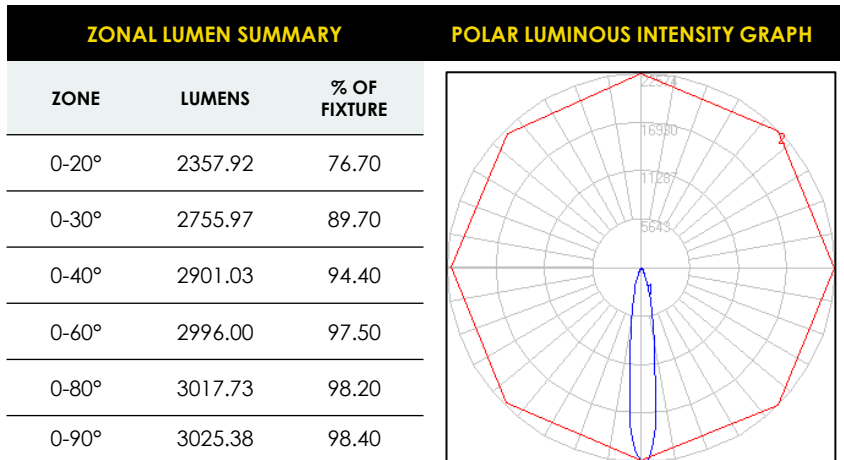

LUMEN ESTIMATE ADJUSTMENT FACTORS				
CCT	2700K	3000K	3500K	4000K
PREMIUM (90CRI)	0.78	0.86	0.93	0.93

PHOTOMETRIC DATA

AE-CYL-EZM-40RXX-XX-XX-50-3015-P-T-WH

8- or 12-Inch Height

50 Watts

3000K CCT

15° Beam Angle

90 CRI

AE-CYL-EZM-40RXX-XX-XX-50-3030-P-T-WH

8- or 12-Inch Height

50 Watts

3000K CCT

30° Beam Angle

90 CRI

ELEGANZA MAX