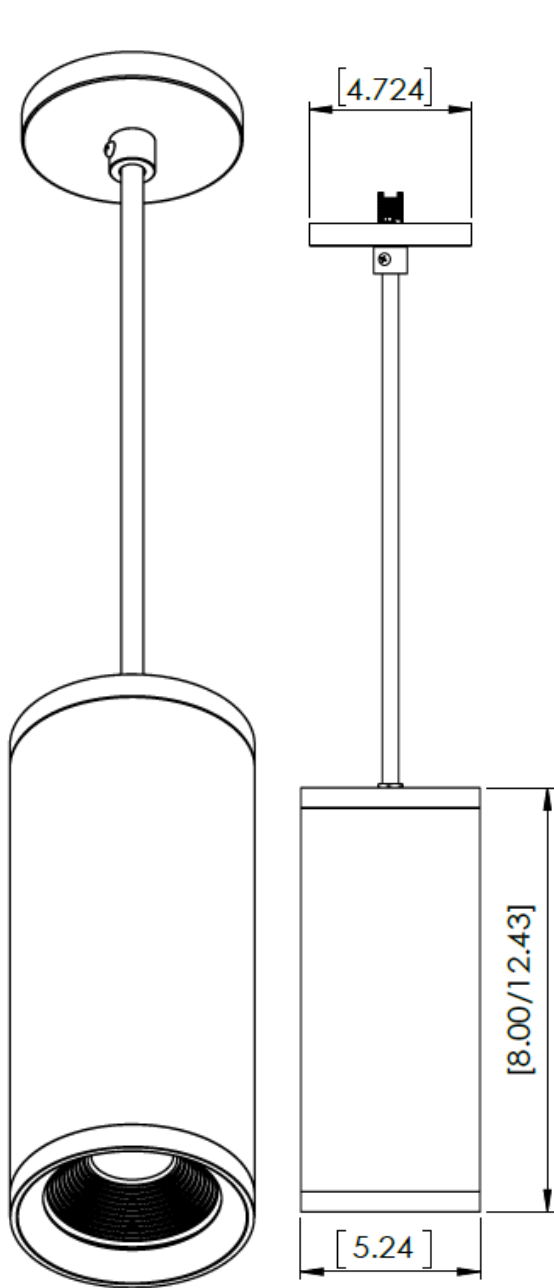

PRODUCT DIMENSION [in]

Pinhole Eleganza Max

PRODUCT DIMENSION [in]

Snoot Eleganza Max

ELEGANZA MAX

CYLINDER LIGHTING

Indoor Pendant

DATE	
PROJECT NAME	
TYPE	
QTY	
NOTES	AE-CYL-EZM -50R -47 - -P-T -

PRODUCT DIMENSION [in]

Hexcell Louver Eleganza Max

PRODUCT DIMENSION [in]

Hexcell Louver and Snoot Eleganza Max

ELEGANZA MAX

CYLINDER LIGHTING

Indoor Pendant

DATE	
PROJECT NAME	
TYPE	
QTY	
NOTES	AE-CYL-EZM -50R -47 -P-T -

PRODUCT DIMENSION [in]

Pendant Mount

AE-CYL-EZM-50RXX-PC-XX-41-XXXX-P-T-XX

Stem Mount

AE-CYL-EZM-50RXX-SM-XX-41-XXXX-P-T-XX

ELEGANZA MAX

CYLINDER LIGHTING

Indoor Pendant