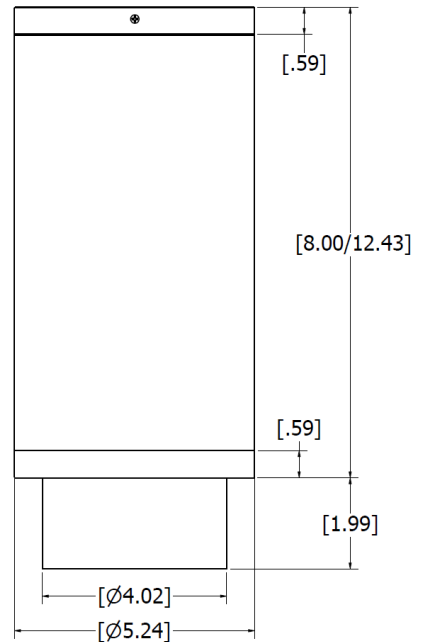

PRODUCT DIMENSION [in]

Pinhole Eleganza Max

PRODUCT DIMENSION [in]

Snoot Eleganza Max

ELEGANZA MAX

CYLINDER LIGHTING

Indoor Pendant

DATE	
PROJECT NAME	
TYPE	
QTY	
NOTES	AE-CYL-EZM -50R -47 - -P-T -

PRODUCT DIMENSION [in]

Hexcell Louver Eleganza Max

PRODUCT DIMENSION [in]

Hexcell Louver and Snoot Eleganza Max

ELEGANZA MAX

CYLINDER LIGHTING

Indoor Pendant

DATE	
PROJECT NAME	
TYPE	
QTY	
NOTES	AE-CYL-EZM -50R -47 -P-T -