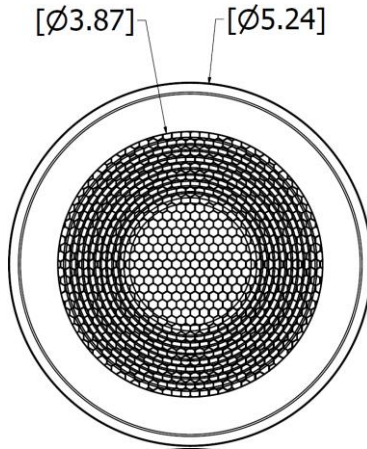

EXAMPLE: AE-CYL-EZM-50R12-SM-02-50-3560-P-T-SV

FIXTURE FAMILY	PRODU CT CODE	HEIGHT	MOUNTING METHOD	POWER	CCT	BEAM ANGLE	CRI	FINISH
AE-CYL-EZM	-50R		-SM-	-50	-		-P-T	-
AE-CYL-EZM Eleganza MAX indoor cylindrical stem mounted fixture	-50R	12 12" fixture height	-SM-02 2' Stem Mounting	-50 50 watts <i>*Can be programmed from 19-50 watts</i>	-27 2700K CCT 3,633 lms	15 15° beam angle	-P-T Premium 90 CRI	-WH White Powder Coat Finish
			-SM-03 9' Stem Mounting		-30 3000K CCT 3,741 lms	30 30° beam angle		
			-SM-04 4' Stem Mounting		-35 3500K CCT 3,854 lms	40 40° beam angle		
					-40 4000K CCT 3,969 lms	55 55° beam angle		

PRODUCT DIMENSION [in]

Pinhole Eleganza Max

PRODUCT DIMENSION [in]

Snoot Eleganza Max

ELEGANZA MAX

CYLINDER LIGHTING

Indoor Pendant

DATE	
PROJECT NAME	
TYPE	
QTY	
NOTES	AE-CYL-EZM -50R -47 - -P-T -

PRODUCT DIMENSION [in]

Hexcell Louver Eleganza Max

PRODUCT DIMENSION [in]

Hexcell Louver and Snoot Eleganza Max

ELEGANZA MAX

CYLINDER LIGHTING

Indoor Pendant

DATE	
PROJECT NAME	
TYPE	
QTY	
NOTES	AE-CYL-EZM -50R -47 -P-T -