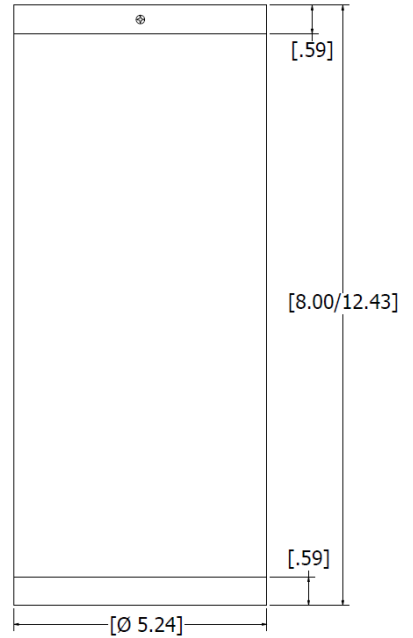

PRODUCT DIMENSION [in]

Pinhole Eleganza Max

PRODUCT DIMENSION [in]

Snoot Eleganza Max

ELEGANZA MAX

CYLINDER LIGHTING

Indoor Pendant

DATE	
PROJECT NAME	
TYPE	
QTY	
NOTES	AE-CYL-EZM -50R -47 - -P-T -

PRODUCT DIMENSION [in]

Hexcell Louver Eleganza Max

PRODUCT DIMENSION [in]

Hexcell Louver and Snoot Eleganza Max

ELEGANZA MAX

CYLINDER LIGHTING

Indoor Pendant

DATE	
PROJECT NAME	
TYPE	
QTY	
NOTES	AE-CYL-EZM -50R -47 -P-T -