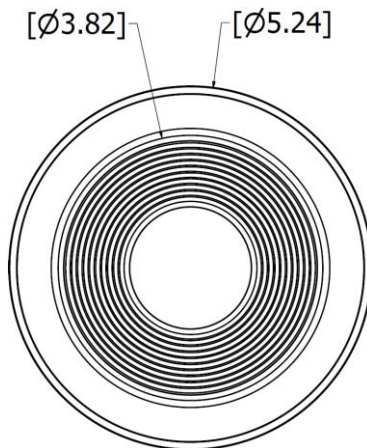

EXAMPLE: AE-CYL-EZM-50R12-SM-02-50-3560-P-T-SV

FIXTURE FAMILY	PRODU CT CODE	HEIGHT	MOUNTING METHOD	POWER	CCT	BEAM ANGLE	CRI	FINISH
AE-CYL-EZM	-50R		-SM-	-50	-		-P-T	-
AE-CYL-EZM Eleganza MAX indoor cylindrical stem mounted fixture	-50R	12 12" fixture height	-SM-02 2' Stem Mounting	-50 50 watts <i>*Can be programmed from 19-50 watts</i>	-27 2700K CCT 3,633 lms	15 15° beam angle	-P-T Premium 90 CRI	-WH White Powder Coat Finish
			-SM-03 9' Stem Mounting		-30 3000K CCT 3,741 lms	30 30° beam angle		
			-SM-04 4' Stem Mounting		-35 3500K CCT 3,854 lms	40 40° beam angle		
					-40 4000K CCT 3,969 lms	55 55° beam angle		

* Custom color finish available.
Please contact us for more information and pricing

PRODUCT DIMENSION [in]

AE-CYL-EZM-40RXX-XX-XX-41-XXXX-P-T-XX

ELEGANZA MAX

CYLINDER LIGHTING

Indoor Pendant

DATE						
PROJECT NAME						
TYPE						
QTY						
NOTES	AE-CYL-EZM	-50R		-47 -	-P-T -	

PRODUCT DIMENSION [in]

Pinhole Eleganza Max

PRODUCT DIMENSION [in]

Snoot Eleganza Max

ELEGANZA MAX

CYLINDER LIGHTING

Indoor Pendant

DATE	
PROJECT NAME	
TYPE	
QTY	
NOTES	AE-CYL-EZM -50R -47 - -P-T -

PRODUCT DIMENSION [in]

Hexcell Louver Eleganza Max

PRODUCT DIMENSION [in]

Hexcell Louver and Snoot Eleganza Max

ELEGANZA MAX

CYLINDER LIGHTING

Indoor Pendant

DATE	
PROJECT NAME	
TYPE	
QTY	
NOTES	AE-CYL-EZM -50R -47 -P-T -