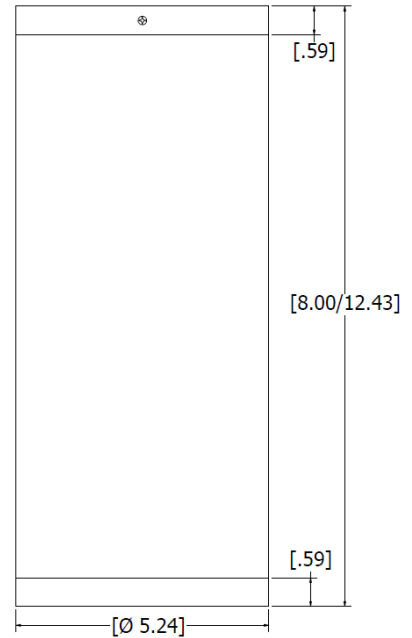

EXAMPLE: AE-CYL-EZM-50R12-SM-02-50-3560-P-T-SV

FIXTURE FAMILY	PRODU CT CODE	HEIGHT	MOUNTING METHOD	POWER	CCT	BEAM ANGLE	CRI	FINISH
AE-CYL-EZM	-50R		-SM-	-50	-		-P-T	-
AE-CYL-EZM Eleganza MAX indoor cylindrical stem mounted fixture	-50R	12 12" fixture height	-SM-02 2' Stem Mounting	-50 50 watts <i>*Can be programmed from 19-50 watts</i>	-27 2700K CCT 3,633 lms	15 15° beam angle	-P-T Premium 90 CRI	-WH White Powder Coat Finish
			-SM-03 9' Stem Mounting		-30 3000K CCT 3,741 lms	30 30° beam angle		
			-SM-04 4' Stem Mounting		-35 3500K CCT 3,854 lms	40 40° beam angle		
					-40 4000K CCT 3,969 lms	55 55° beam angle		

PRODUCT DIMENSION [in]

Pinhole Eleganza Max

PRODUCT DIMENSION [in]

Snoot Eleganza Max

ELEGANZA MAX

CYLINDER LIGHTING

Indoor Pendant

DATE	
PROJECT NAME	
TYPE	
QTY	
NOTES	AE-CYL-EZM -50R -47 - -P-T -