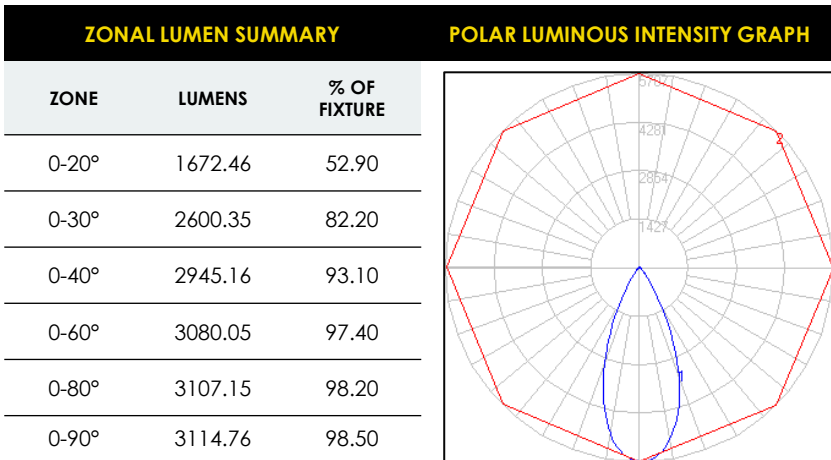

90 CRI

AE-CYL-EZM-40RXX-XX-XX-50-3030-P-T-WH

8- or 12-Inch Height

50 Watts

3000K CCT

30° Beam Angle

90 CRI

ELEGANZA MAX

CYLINDER LIGHTING

Indoor Pendant

DATE						
PROJECT NAME						
TYPE						
QTY						
NOTES	AE-CYL-EZM	-50R		-47	-	-P-T -

PHOTOMETRIC DATA

AE-CYL-EZM-40RXX-XX-XX-50-3040-P-T-WH

8- or 12-Inch Height

50 Watts

3000K CCT

40° Beam Angle

90 CRI

AE-CYL-EZM-40RXX-XX-XX-50-3055-P-T-WH

8- or 12-Inch Height

50 Watts

3000K CCT

55° Beam Angle

90 CRI