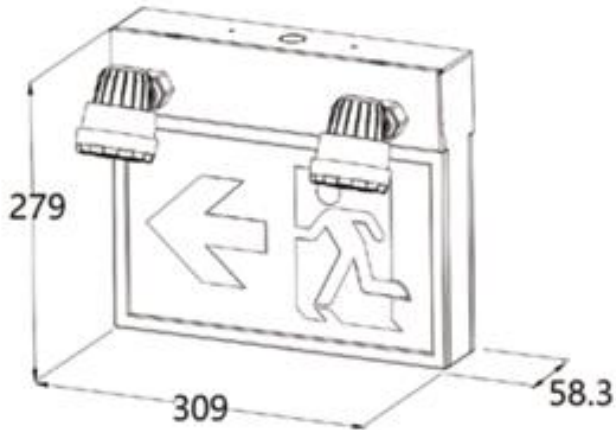

EXITA SERIES

EMERGENCY LIGHTING

EXITA CR-7107

DATE	
PROJECT NAME	
TYPE	
QTY	
ORDERING CODE	CR-7107

PRODUCT DIMENSIONS

ORDERING CODE

FIXTURE FAMILY
CR-7107
CR-7107 ERALUX EMERGENCY EXIT SIGN POWER: 4W