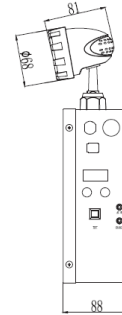

EMERGENCY LIGHTING

EXITA-Z2172U-N

DATE	
PROJECT NAME	
TYPE	
QTY	
ORDERING CODE	Z2172U-N

DIMENSIONS [mm]

ORDERING CODE

Z2172U-N
FIXTURE FAMILY
Z2172U-N ERALUX emergency LED remote head

PHOTOMETRIC DATA

EXITA-Z2172U-N DC24V