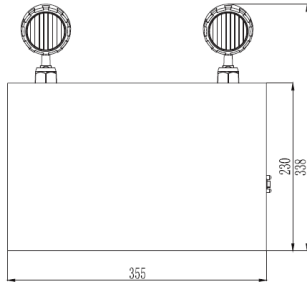

EMERGENCY LIGHTING

EXITA-Z2172U-N

DATE	
PROJECT NAME	
TYPE	
QTY	
ORDERING CODE	Z2172U-N

DIMENSIONS [mm]

ORDERING CODE

Z2172U-N
FIXTURE FAMILY
Z2172U-N ERALUX emergency LED remote head

PHOTOMETRIC DATA

EXITA-Z2172U-N DC24V