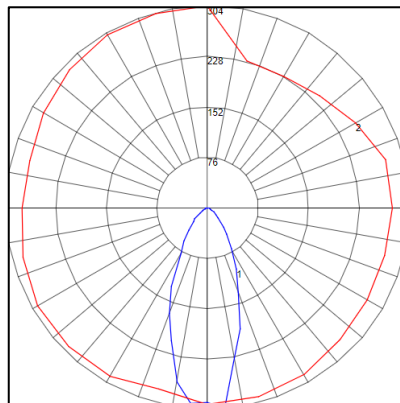

POLAR LUMINOUS INTENSITY GRAPHS