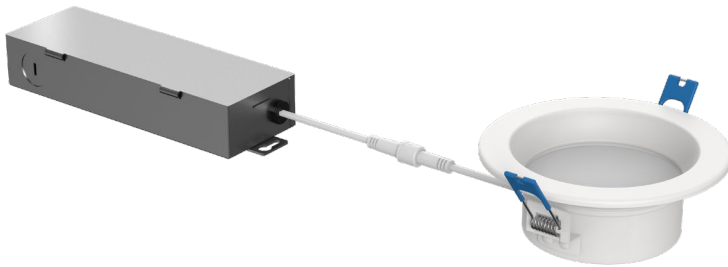

95° BEAM ANGLE

eralux® TANGO X

DOWNLIGHT
Commercial Downlight

DATE	
PROJECT NAME	
TYPE	
QTY	
ORDERING CODE	AE-DL-TGX-CA - - -010-92750 -

OVERVIEW

4 INCH

6 INCH

8 INCH