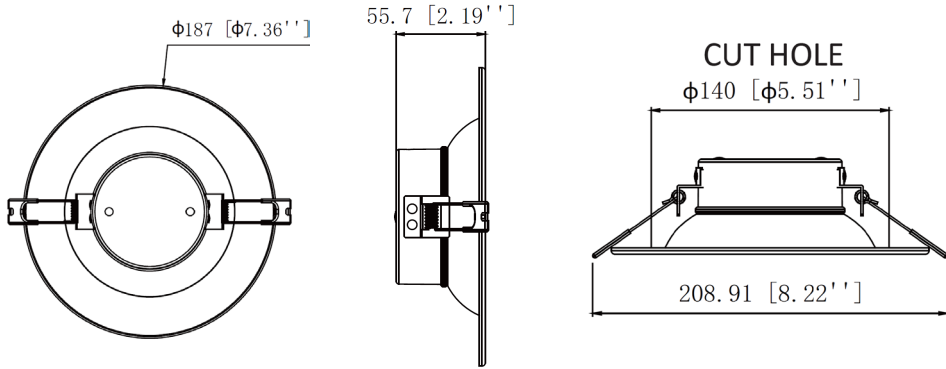

PRODUCT DIMENSIONS

AE-DL-TGX-CA-4-15W-010-92750-XX

DATE	
PROJECT NAME	
TYPE	
QTY	
ORDERING CODE	AE-DL-TGX-CA - - -010-92750 -

PRODUCT DIMENSIONS

AE-DL-TGX-CA-6-18W-010-92750-XX

Ceiling cut-out:
140mm/5.51"Ø