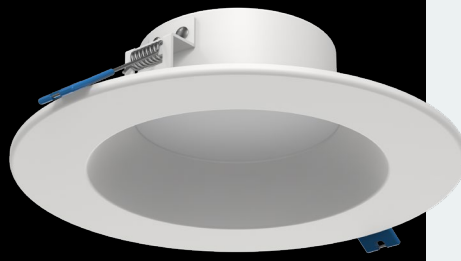

TANGO X

DOWNLIGHT

Commercial Downlight

The TANGO X series is a commercial downlight family from ERALUX. This downlight features a spring mechanism that makes installation a breeze. It is perfect for retrofit and for new construction environment (junction box or frame kit required). The TANGO Series separates itself from competitor downlights by having selectable lumens, and five CCT switches, enabling high flexibility at the project location, it comes in three sizes; 4, 6, and 8 inches.