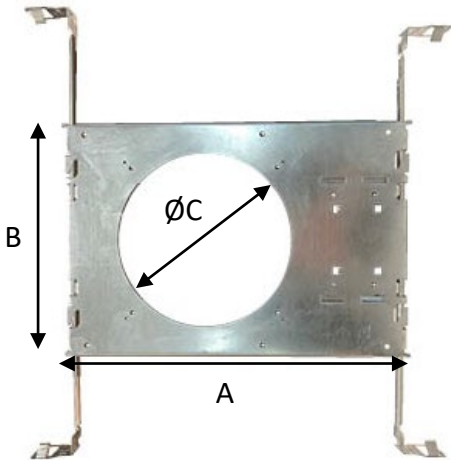

PRODUCT DIMENSIONS

AE-DL-TGX-CA-4-15W-010-92750-XX

DATE	
PROJECT NAME	
TYPE	
QTY	
ORDERING CODE	AE-DL-TGX-CA - - -010-92750 -

PRODUCT DIMENSIONS

AE-DL-TGX-CA-6-18W-010-92750-XX

Ceiling cut-out:
140mm/5.51"Ø

AE-DL-TGX-CA-8-30W-010-92750-XX

Ceiling cut-out:
185mm/7.3"Ø

DATE	
PROJECT NAME	
TYPE	
QTY	
ORDERING CODE	AE-DL-TGX-CA - - -010-92750 -

ACCESSORIES

Ordered separately, field installed

NEW CONSTRUCTION UNIVERSAL FRAME KIT

MATERIAL 22-gauge galvanized steel housing

MOUNTING T-bar or drywall ceilings
Up to 1.5" thick

Ordering Code AE-DL-FRKT-04-UNV
AE-DL-FRKT-06-UNV
AE-DL-FRKT-08-UNV

FRAME KIT DIMENSIONS

DIMENSIONS

	A	
4" Round	A	12.75" [324 mm]
	B	8.63" [219 mm]
	C	Ø 4.50" [114 mm]
6" Round	A	12.75" [324mm]
	B	8.63" [219 mm]
	C	Ø 6.37" [162 mm]
8" Round	A	12.75" [324mm]
	B	8.63" [219 mm]
	C	Ø 7.25" [184 mm]