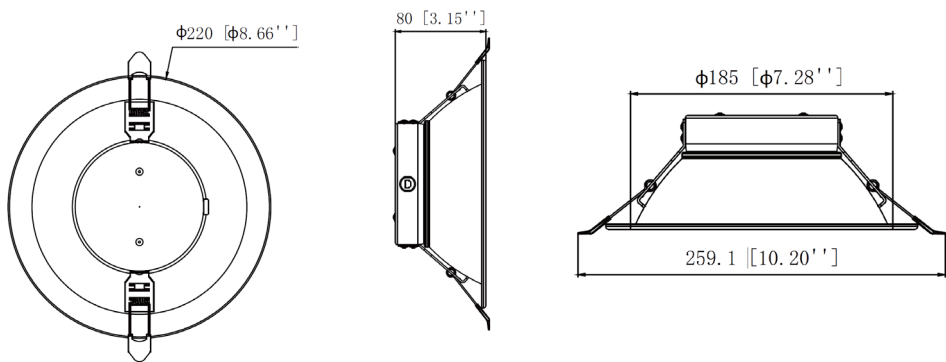

PRODUCT DIMENSIONS

AE-DL-TGX-CA-4-15W-010-92750-XX

DATE	
PROJECT NAME	
TYPE	
QTY	
ORDERING CODE	AE-DL-TGX-CA - - -010-92750 -

PRODUCT DIMENSIONS

AE-DL-TGX-CA-6-18W-010-92750-XX

Ceiling cut-out:
140mm/5.51"Ø

AE-DL-TGX-CA-8-30W-010-92750-XX

Ceiling cut-out:
185mm/7.3"Ø

DATE	
PROJECT NAME	
TYPE	
QTY	
ORDERING CODE	AE-DL-TGX-CA - - -010-92750 -

ACCESSORIES

Ordered separately, field installed

NEW CONSTRUCTION UNIVERSAL FRAME KIT