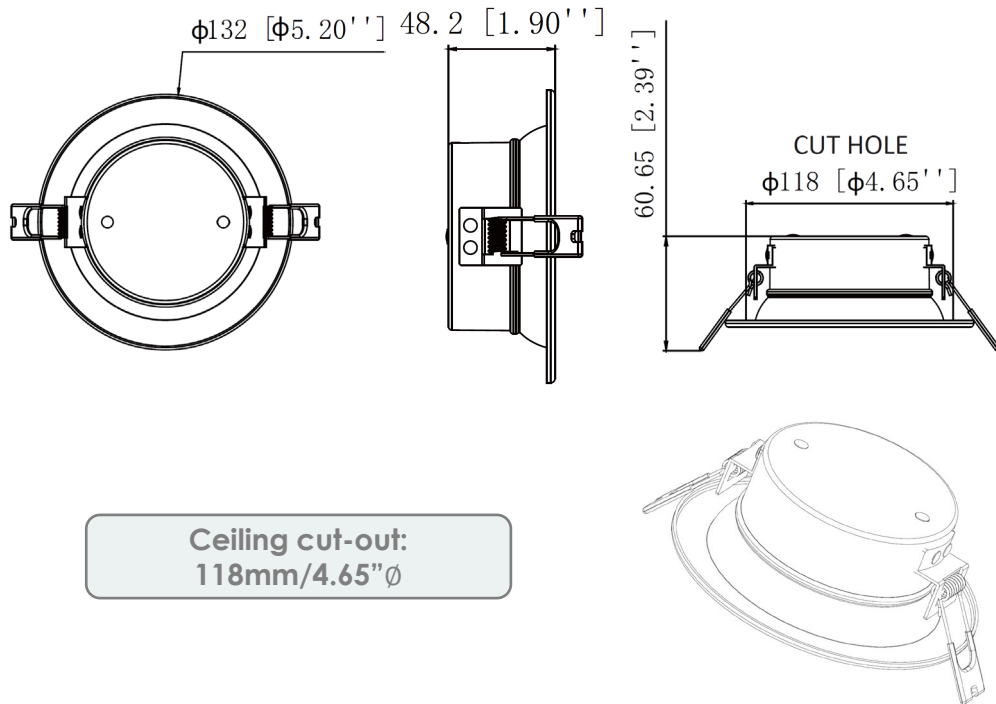

PRODUCT DIMENSIONS

AE-DL-TGX-CA-4-15W-010-92750-XX

DATE	
PROJECT NAME	
TYPE	
QTY	
ORDERING CODE	AE-DL-TGX-CA - - -010-92750 -

PRODUCT DIMENSIONS

AE-DL-TGX-CA-6-18W-010-92750-XX

Ceiling cut-out:
140mm/5.51"Ø