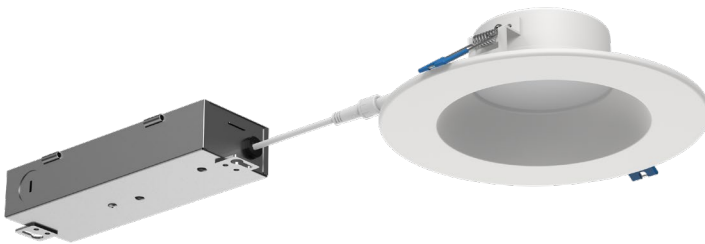

95° BEAM ANGLE

eralux® TANGO X

DOWNLIGHT
Commercial Downlight

DATE	
PROJECT NAME	
TYPE	
QTY	
ORDERING CODE	AE-DL-TGX-CA - - -010-92750 -

OVERVIEW

4 INCH

6 INCH

8 INCH