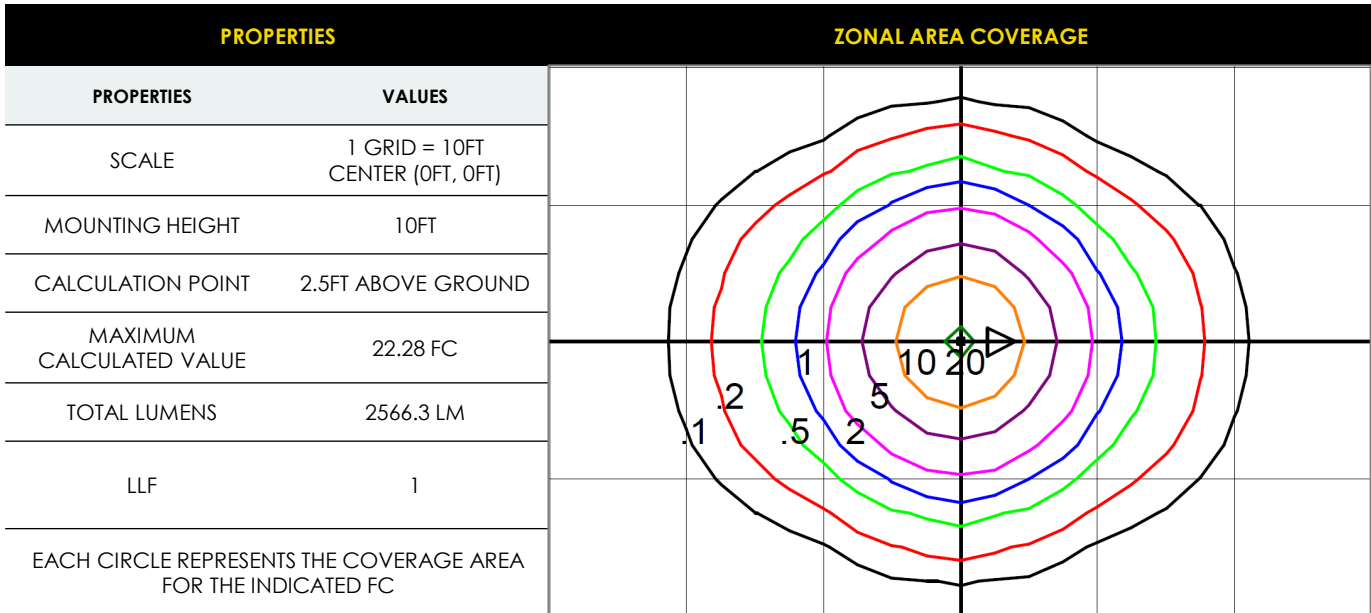

95° BEAM ANGLE

eralux® TANGO X

DOWNLIGHT
Commercial Downlight

DATE	
PROJECT NAME	
TYPE	
QTY	
ORDERING CODE	AE-DL-TGX-CA - - -010-92750 -

OVERVIEW

4 INCH

6 INCH

8 INCH