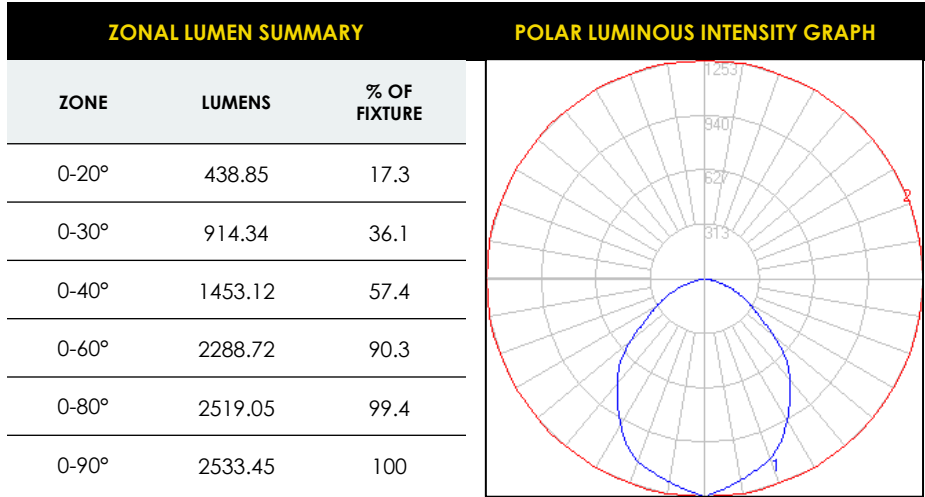

TANGO X

DOWNLIGHT

Commercial Downlight

DATE	
PROJECT NAME	
TYPE	
QTY	
ORDERING CODE	AE-DL-TGX-CA - - -010-92750 -

PHOTOMETRIC DATA

AE-DL-TGX-CA-8-30W-010-92750-XX

8 INCH

120-347V

0-10V DIMMING

30W

4000K

90 CRI

95° BEAM ANGLE