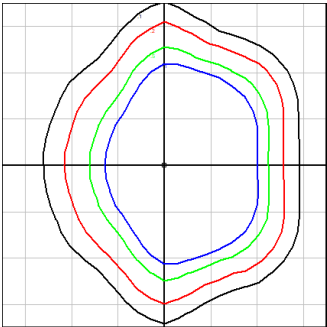

PHOTOMETRIC DATA

GRID DISTANCES WITH A MOUNTING HEIGHT OF 10' AFG

POLAR LUMINOUS INTENSITY GRAPHS

AE-WP-TZ-40-70SC1-UV-XX-X

AE-WP-TZ-70-70SC1-UV-XX-X

DATE	
PROJECT NAME	
TYPE	
QTY	
ORDERING CODE	AE-WP-TZ - -70SC1-UV - -