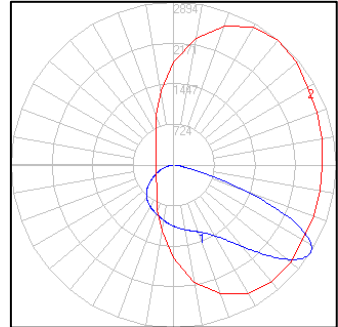

LUMEN ESTIMATE

Lumen output varies based on CCT and CRI. An estimate of lumen output of the various CCT/CRI combinations, use correction factors as per table below:

LUMEN ESTIMATE ADJUSTMENT FACTORS					
CCT	2700K	3000K	3500K	4000K	5000K
70 CRI	0.89	0.91	0.95	0.97	1

PHOTOMETRIC DATA

GRID DISTANCES WITH A MOUNTING HEIGHT OF 10' AFG

POLAR LUMINOUS INTENSITY GRAPHS

AE-WP-TZ-40-70SC1-UV-XX-X

AE-WP-TZ-70-70SC1-UV-XX-X

DATE	
PROJECT NAME	
TYPE	
QTY	
ORDERING CODE	AE-WP-TZ - -70SC1-UV - -