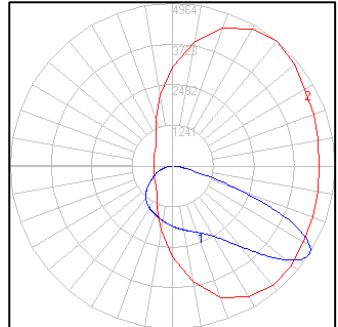

PHOTOMETRIC DATA

GRID DISTANCES WITH A MOUNTING HEIGHT OF 10' AFG

POLAR LUMINOUS INTENSITY GRAPHS

AE-WP-TZ-40-70SC1-UV-XX-X

AE-WP-TZ-70-70SC1-UV-XX-X

DATE	
PROJECT NAME	
TYPE	
QTY	
ORDERING CODE	AE-WP-TZ - -70SC1-UV - -

PHOTOMETRIC DATA FOR DARK TZ

AE-WP-TZ-30-7030K-UV-XX-X
 30W
 3000K

AE-WP-TZ-70-7030K-UV-XX-X
 70W
 3000K

DATE					
PROJECT NAME					
TYPE					
QTY					
ORDERING CODE	AE-WP-TZ	-	-70SC1-UV	-	-

OVERVIEW

SLIM MODERN DESIGN