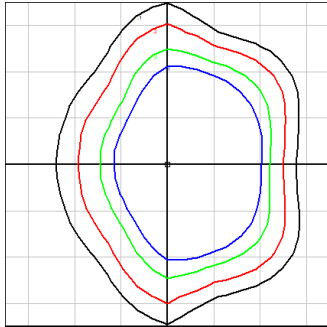

LUMEN ESTIMATE

Lumen output varies based on CCT and CRI. An estimate of lumen output of the various CCT/CRI combinations, use correction factors as per table below:

LUMEN ESTIMATE ADJUSTMENT FACTORS					
CCT	2700K	3000K	3500K	4000K	5000K
70 CRI	0.89	0.91	0.95	0.97	1

PHOTOMETRIC DATA

GRID DISTANCES WITH A MOUNTING HEIGHT OF 10' AFG

POLAR LUMINOUS INTENSITY GRAPHS

AE-WP-TZ-40-70SC1-UV-XX-X

AE-WP-TZ-70-70SC1-UV-XX-X

DATE	
PROJECT NAME	
TYPE	
QTY	
ORDERING CODE	AE-WP-TZ - -70SC1-UV - -