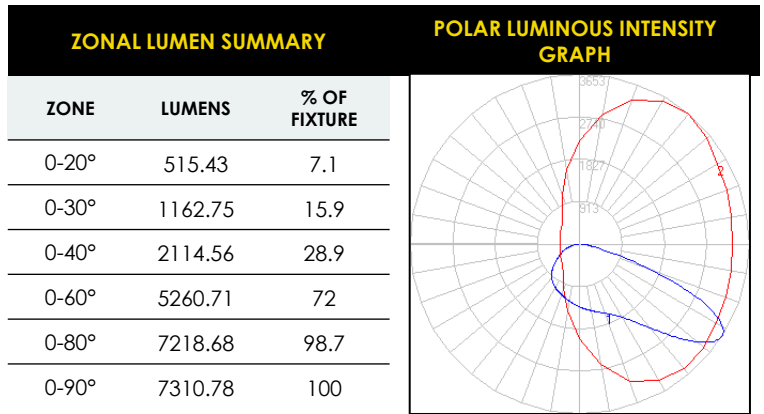

AE-WP-TZ-70-7030K-UV-XX-X
70W
3000K