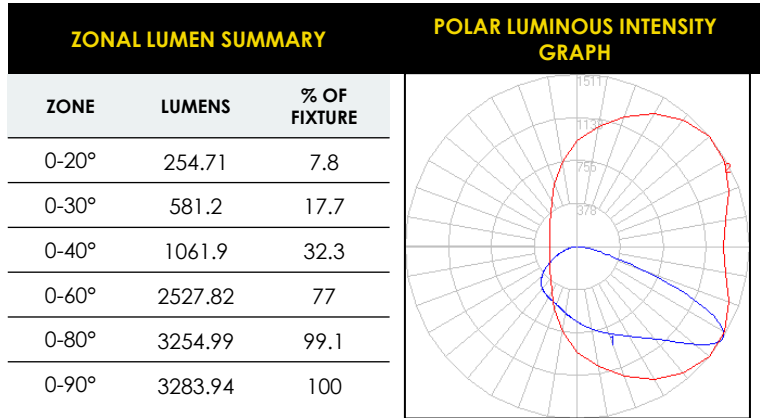

DATE	
PROJECT NAME	
TYPE	
QTY	
ORDERING CODE	AE-WP-TZ - -70SC1-UV - -

PHOTOMETRIC DATA FOR DARK TZ

AE-WP-TZ-30-7030K-UV-XX-X
30W
3000K