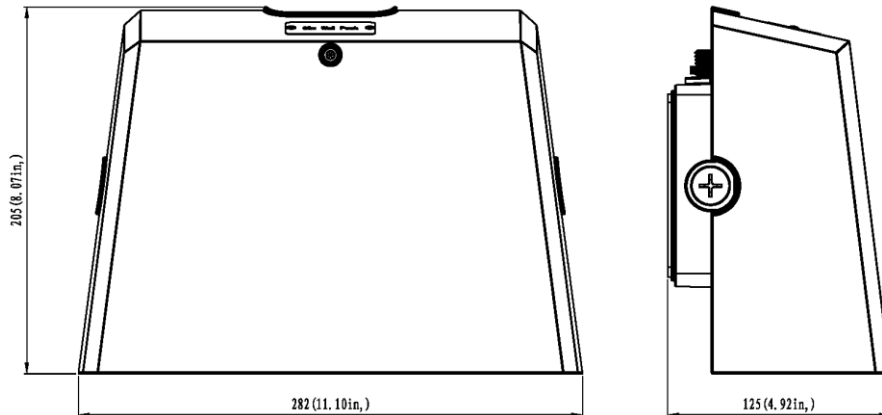

DATE					
PROJECT NAME					
TYPE					
QTY					
ORDERING CODE	AE-WP-TZ	-	-70SC1-UV	-	-

ORDERING GUIDE

EXAMPLE: AE-WP-TZ-40-70SC1-UV-BZ-B

FIXTURE FAMILY	POWER	CRI	CCT	VOLTAGE	FINISH	CONTROLS
AE-WP-TZ	-	-70	SC1	-UV	-	-
AE-WP-TZ ERALUX TZ series outdoor wedge wall pack	-30 10/15/22.5/30 watts; Up to 3,900 lms	-70 70 CRI	SC1 3000K/4000K CCT selectable	-UV 120 – 277 V	-BZ Bronze Finish	-B No control
	-40 12/20/30/40 watts; Up to 5,600 lms					
	-70 21/35/53/70 watts; Up to 9,800 lms				-BK Black Finish	-P Photocell

DARK SKY APPROVED ORDERING GUIDE

FIXTURE FAMILY	POWER	CRI	CCT	VOLTAGE	FINISH	CONTROLS		
AE-WP-TZ	-	-70	30K	-UV	-	-		
AE-WP-TZ ERALUX DARK TZ series outdoor wedge wall pack*	-30 30 watts; 3,600 lms	-70 70 CRI	30K 3000K	-UV 120 – 277 V	-BZ Bronze Finish	-D 0-10V DIMMING		
	-70 70 watts; 8,400 lms						-BK Black Finish	-P Photocell

*Dark TZ comes with 3000K and 0-10V Dimming/Photocell Compliant with DARK SKY regulations

PRODUCT DIMENSIONS

AE-WP-TZ-XX-70SC1-UV-XX-X