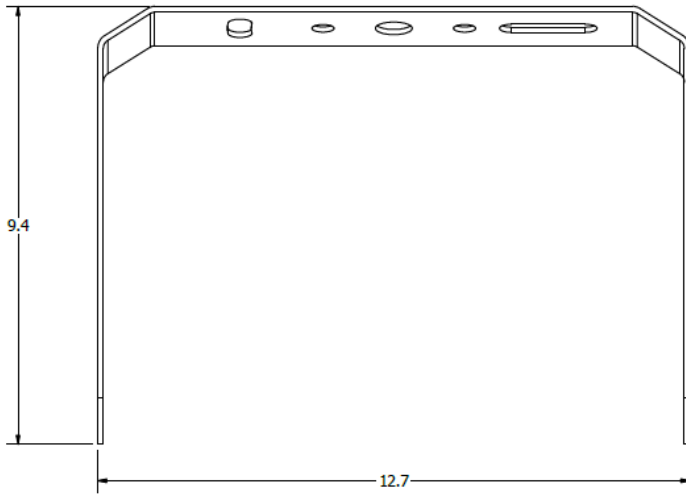

DATE						
PROJECT NAME						
TYPE						
QTY						
ORDERING CODE	AE-OD-ZRE	-	W	-CA-	-T	-

TYPE E : U BRACKET FLOOD LIGHT MOUNT (150W)