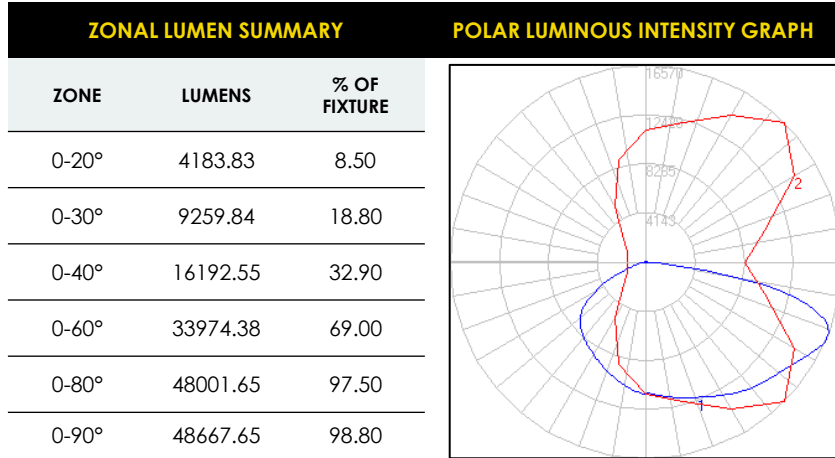

.300W

.5000K CCT

. TYPE 3 DISTRUBTION

DATE	
PROJECT NAME	
TYPE	
QTY	
ORDERING CODE	AE-OD-ZRE - W -CA - -T -

PHOTOMETRIC DATA

AE-OD-ZRE-300W-CA-X-T4-X (200w & 5000k)
 .300w
 .5000k CCT
 .TYPE 4 DISTRIBUTION