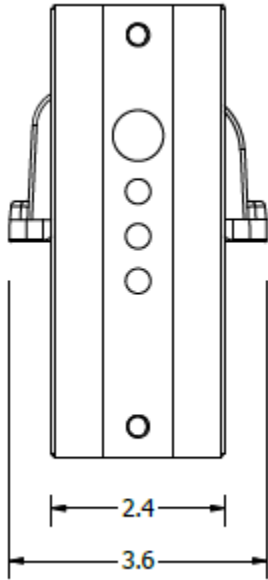

DATE						
PROJECT NAME						
TYPE						
QTY						
ORDERING CODE	AE-OD-ZRE	-	W	-CA-	-T	-

TYPE B : DIRECT MOUNT