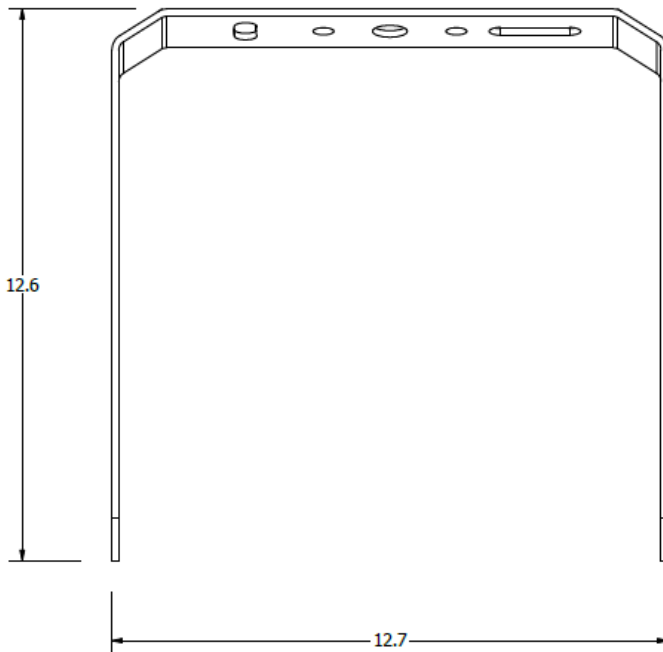

TYPE E : U BRACKET FLOOD LIGHT MOUNT (300W)