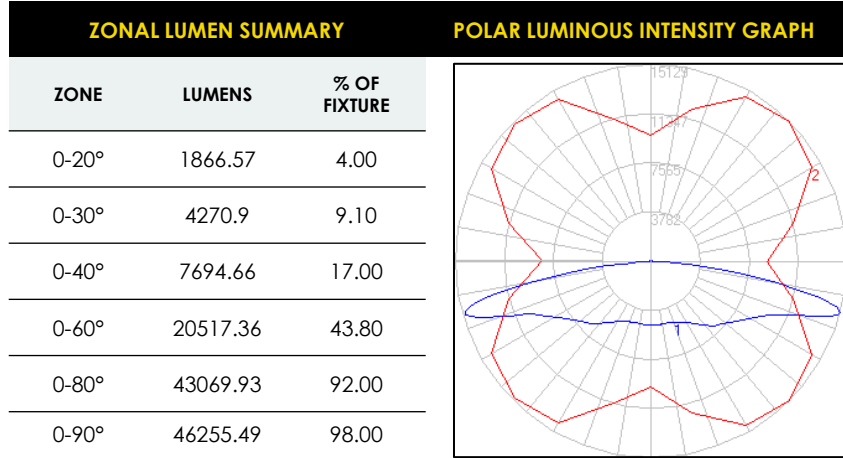

DATE	
PROJECT NAME	
TYPE	
QTY	
ORDERING CODE	AE-OD-ZRE - W -CA - -T -

AE-OD-ZRE-300W-CA-X-T5-X (300W & 5000K)

.300W

.5000K CCT

. TYPE 5 DISTRUBTION

DIMMER COMPATIBILITY LIST

0-10V Dimmer
LUTRON DVSTV
LUTRON NTSTV-DV
LUTRON DVTV
LEVITON AWSMT-7DW
LEVITON DD710-BDZ
LEVITON DS710-10Z
LEGRAND WS4FBL3PTC
LEGRAND RH4FBL3PTC
COOPER SF10P
HUBBLE LHD-IRS3-N-WH

DLC MODELS

PRODUCT ID	DLC MODEL
S-GB2CF8	AE-OD-ZRE-300W-CA-[D,PIR,PTC,MS,PIP,MSP,PR,P,BT]-[Blank,T4]
S-JPVO7R	AE-OD-ZRE-150W-CA-[D,PIR,PTC,MS,PIP,MSP,PR,P,BT]-[Blank,T4]