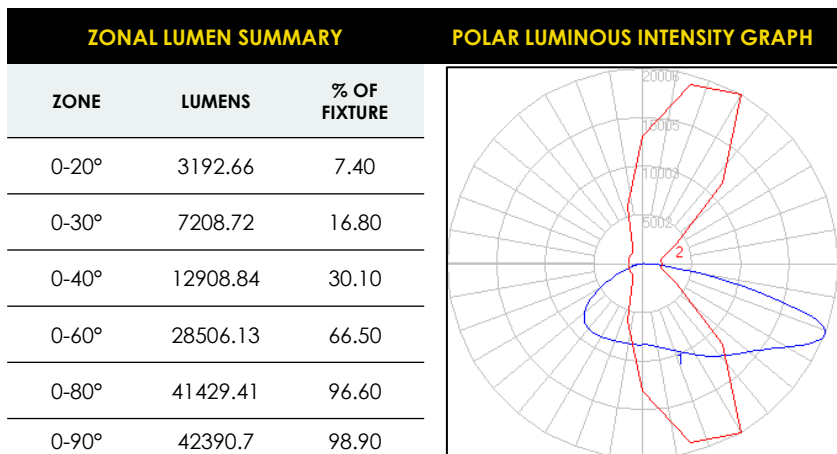

AE-OD-ZRE-300W-CA-X-
T3-X (300W & 5000K)

.300W

.5000K CCT

. TYPE 3 DISTRUBTION