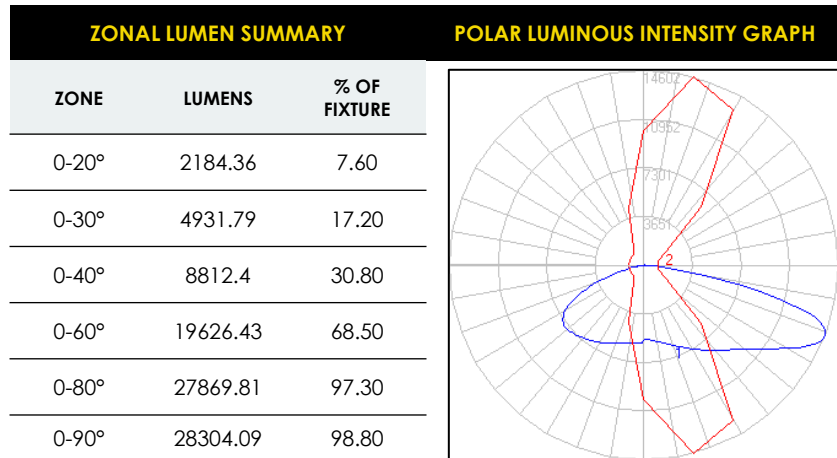

LUMEN ESTIMATE ADJUSTMENT FACTORS

CCT	3000K	4000K	5000K
NORMAL (80CRI)	0.96	1.00	1.03

PHOTOMETRIC DATA

AE-OD-ZRE-300W-CA-X-
T3-X (200w & 5000k)

.200w

.5000k CCT

.TYPE 3 DISTRIBUTION

AE-OD-ZRE-300W-CA-X-
T3-X (300W & 5000K)