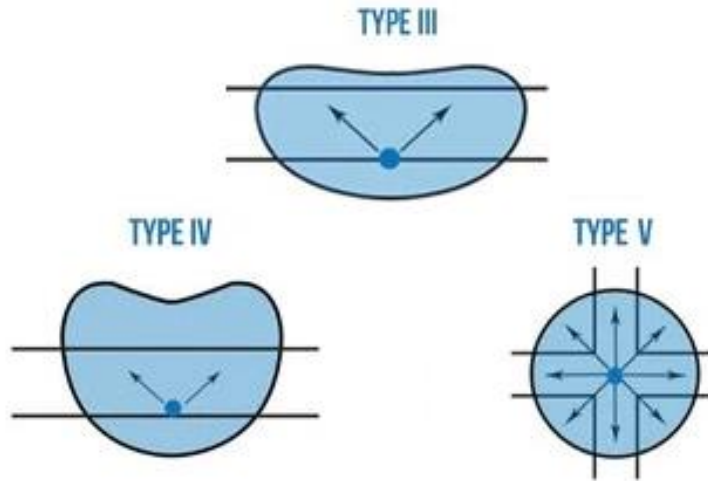

DATE	
PROJECT NAME	
TYPE	
QTY	
ORDERING CODE	AE-OD-ZRE - W -CA - -T -

LIGHT DISTRIBUTION