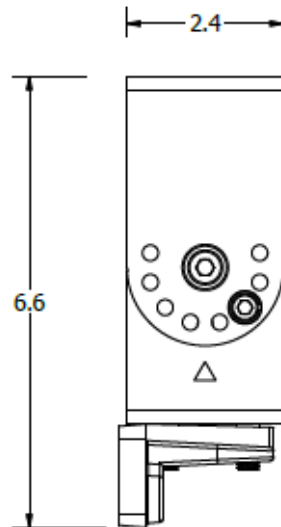

TYPE C : YOKE MOUNT