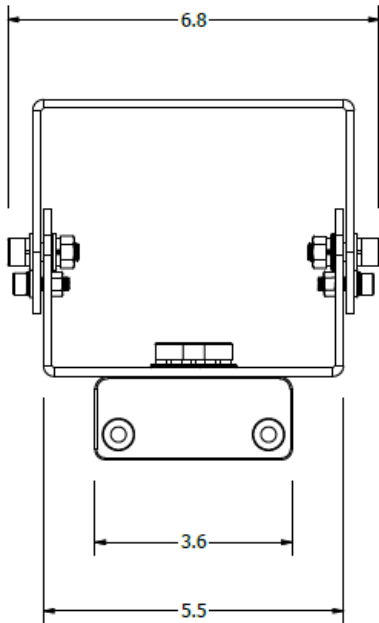

TYPE C : YOKE MOUNT