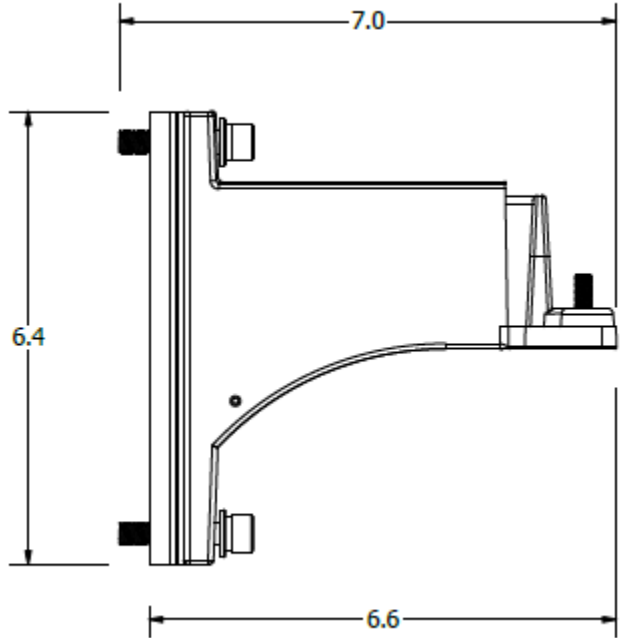

DATE						
PROJECT NAME						
TYPE						
QTY						
ORDERING CODE	AE-OD-ZRE	-	W	-CA-	-T	-

TYPE B : DIRECT MOUNT