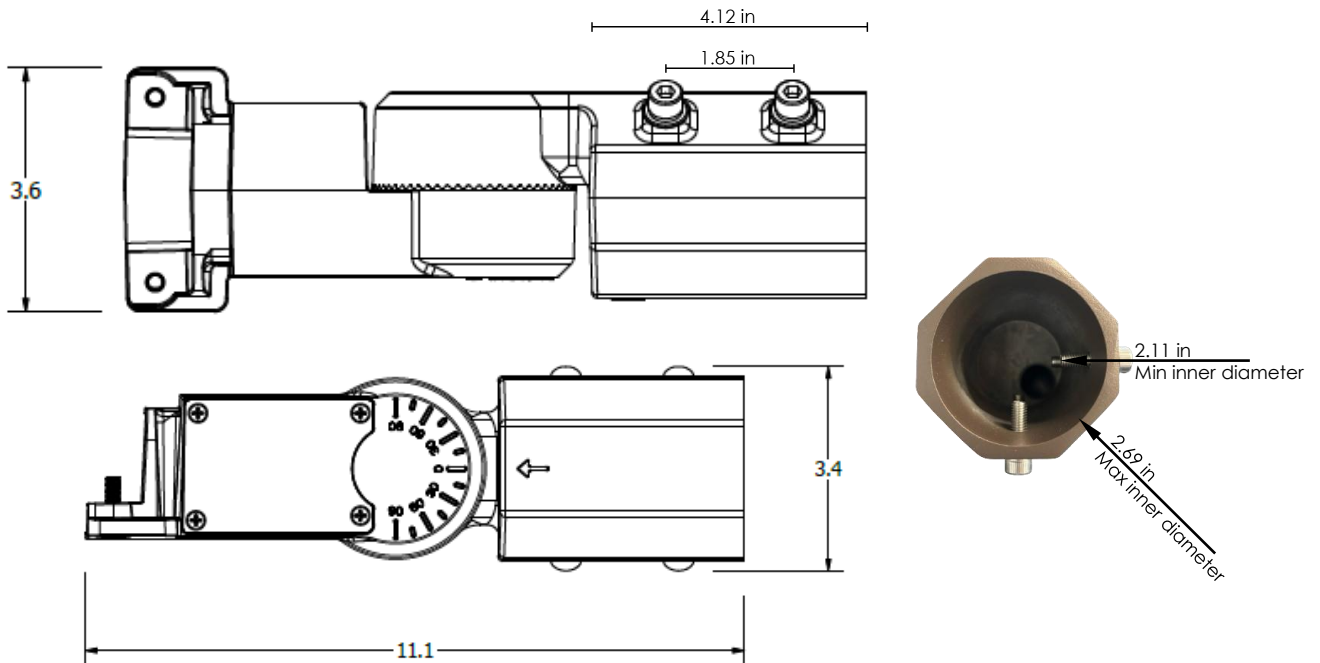

DATE	
PROJECT NAME	
TYPE	
QTY	
ORDERING CODE	AE-OD-ZRE - W -CA - -T -

LIGHT DISTRIBUTION

BRACKETS DIMENSIONS(IN INCHES)

TYPE A : SLIP FITTER

DATE						
PROJECT NAME						
TYPE						
QTY						
ORDERING CODE	AE-OD-ZRE	-	W	-CA-	-T	-