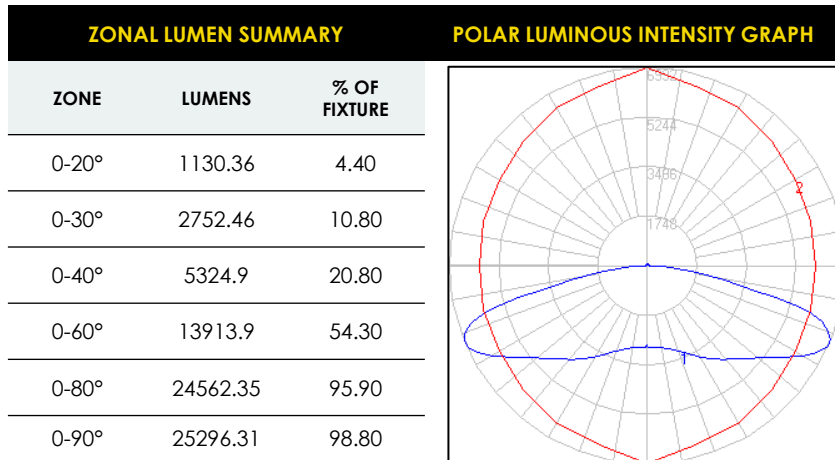

AE-OD-ZRE-300W-CA-X-T5-X (200W & 5000K)
.300W
.5000K CCT
. TYPE 5 DISTRUBTION