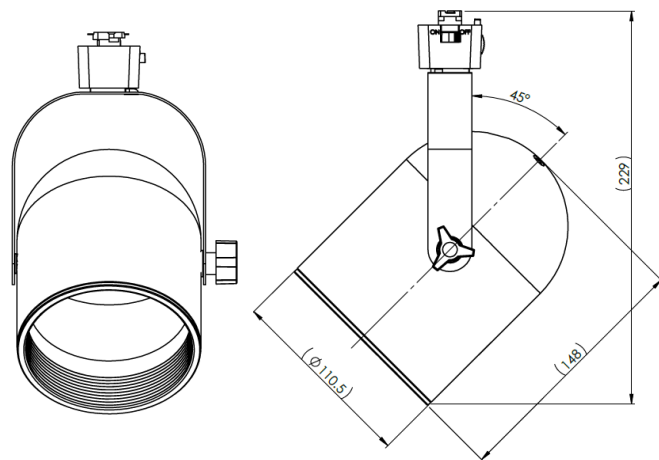

120V Input

OVERVIEW

Innovative Design

- Aluminum Sheet Metal Housing
- Ability to rotate 350° and adjust vertically from ± 90°

Tests And Certifications

Mountings Available

- Choose from any of the popular track systems such as Juno, Halo, Lightolier, or Global