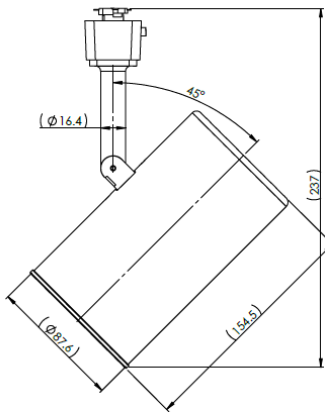

OVERVIEW

Innovative Design

- Aluminum Sheet Metal Housing
- Ability to rotate 350° and adjust vertically from ± 90°

Tests And Certifications

Mountings Available

- Choose from any of the popular track systems such as Juno, Halo, Lightolier, or Global

Multiple Options

- Black & White finish available

FCP20	FCP30	FCP38
• Max 75W : R20 lamp • Max 50W : PAR20 lamp • E26 Medium Base	• Max 100W : A19 lamp(E26 Medium Base) • Max 75W : PAR30 lamp (Long Neck) • Max 65W : BR30 lamp (E26 Medium Base)	• Max 250W : PAR38 lamp • Max 120W : BR40 lamp • E26 Medium Base
120V Input