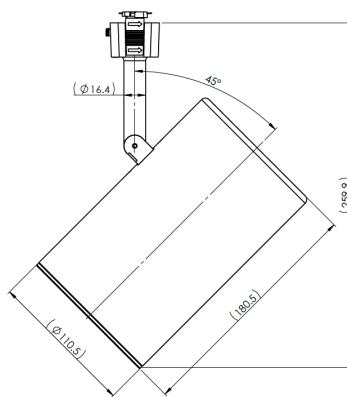

OVERVIEW

Innovative Design

- Aluminum Sheet Metal Housing
- Ability to rotate 350° and adjust vertically from ± 90°

Tests And Certifications

Mountings Available

- Choose from any of the popular track systems such as Juno, Halo, Lightolier, or Global

Multiple Options

- Black & White finish available

FCP20	FCP30	FCP38
• Max 75W : R20 lamp • Max 50W : PAR20 lamp • E26 Medium Base	• Max 100W : A19 lamp(E26 Medium Base) • Max 75W : PAR30 lamp (Long Neck) • Max 65W : BR30 lamp (E26 Medium Base)	• Max 250W : PAR38 lamp • Max 120W : BR40 lamp • E26 Medium Base
120V Input