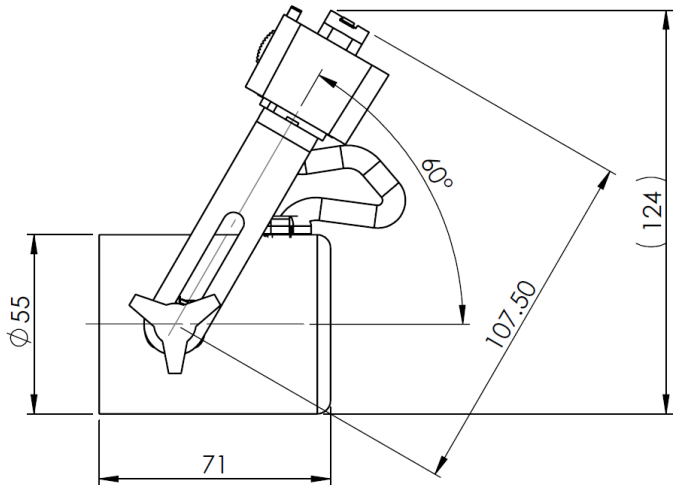

- Black, White and Silver finish available

Tests And Certifications

AJP00

- Max 75W : PAR16 / PAR30
- MAX 50W : PAR20
- MAX 250W : PAR38
- E26 Medium Base

120V Input

OVERVIEW

Innovative Design

- Aluminum Sheet Metal Housing
- Ability to rotate 350° and adjust vertically from ± 90°