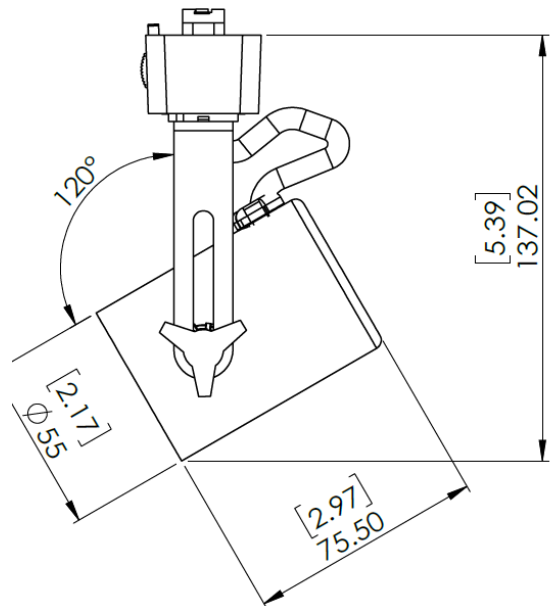

00P00

- Max 50W : PAR20
- Max 75W : PAR16 / PAR30 / PAR30S
- Max 250W : PAR38
- E26 Medium Base
- Short Neck Compatible

120V Input