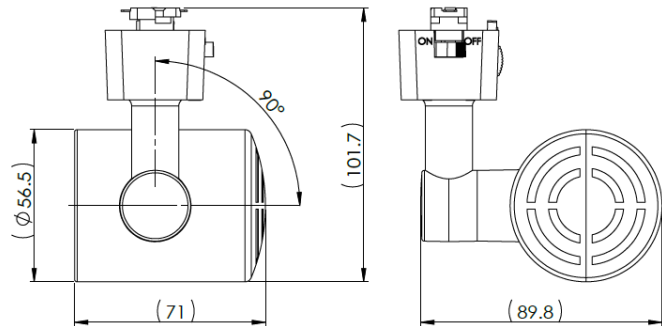

- Max 150W : PAR38
- E26 Skirted Medium Base

120V Input