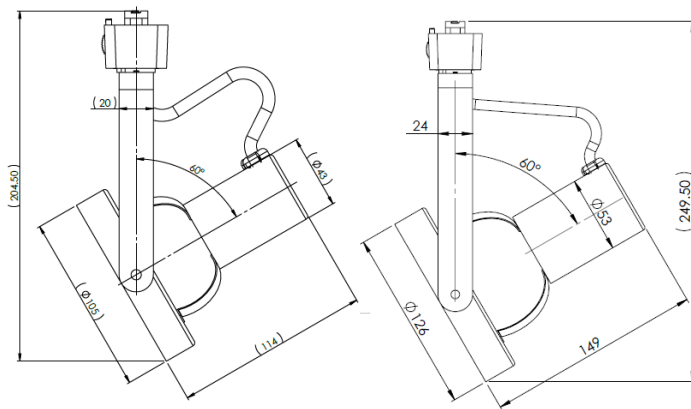

Tests And Certifications