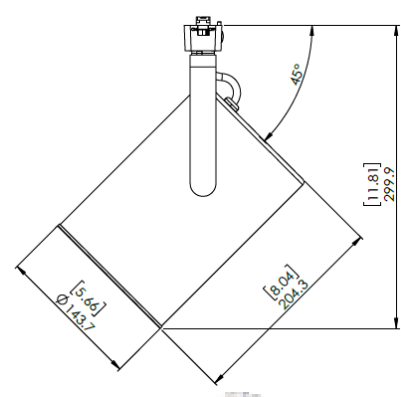

OVERVIEW

Innovative Design

- Aluminum Sheet Metal Housing
- Ability to rotate 350° and adjust vertically from ± 90°

Tests And Certifications

Mountings Available

- Choose from any of the popular track systems such as Juno, Halo, Lightolier, or Global

Multiple Options

- Black & White finish available

FCP20	FCP30	FCP38
• Max 75W : R20 lamp • Max 50W : PAR20 lamp • E26 Medium Base	• Max 100W : A19 lamp(E26 Medium Base) • Max 75W : PAR30 lamp (Long Neck) • Max 65W : BR30 lamp (E26 Medium Base)	• Max 250W : PAR38 lamp • Max 120W : BR40 lamp • E26 Medium Base
120V Input