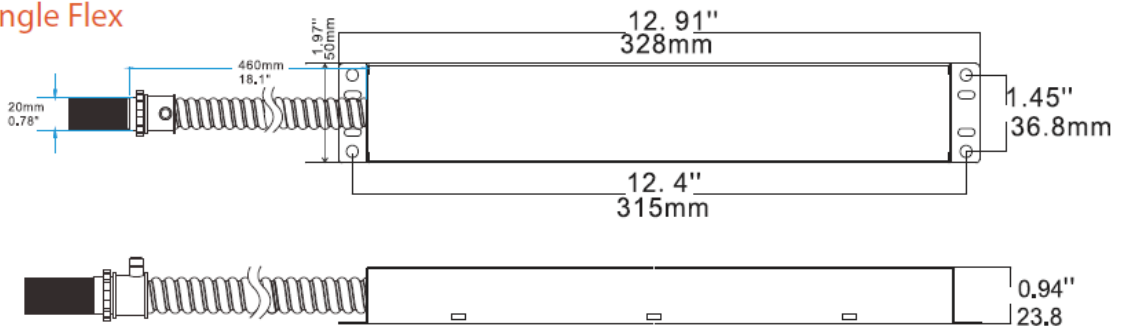

DIMENSIONS (inches and mm)

Single Flex