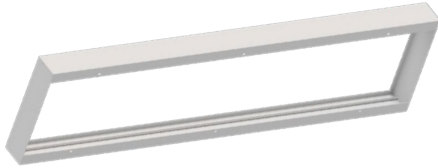

SURFACE MOUNT KIT

DX,DXT GRID, Surface Mount
2 INCH Thick

DIMENSIONS

LENGTH	LENGTH	WIDTH	HEIGHT
2 X 4	1247 mm 49.1"	638 mm 25.1"	38mm 1.5"
2 X 2	638 mm 25.1"	638 mm 25.1"	38mm 1.5"
1 X 4	1247 mm 49.1"	338 mm 13.3"	38mm 1.5"