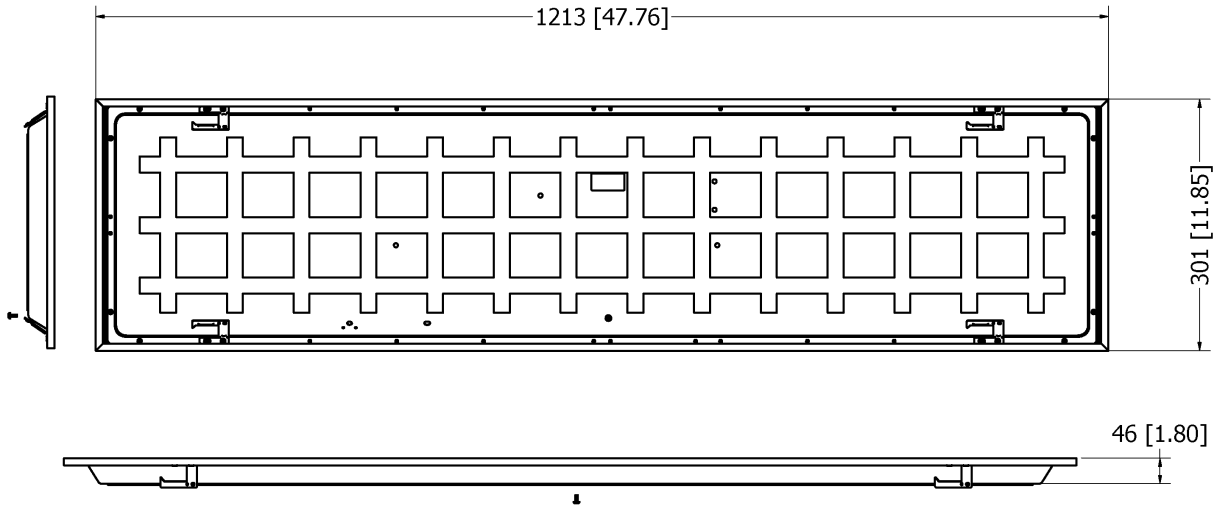

## PRODUCT DIMENSIONS

2x2

## PRODUCT DIMENSIONS

**1x4**

**2x4**

## DIMENSIONS

LENGTH	LENGTH	WIDTH	HEIGHT
2 X 4	1247 mm 49.1"	638 mm 25.1"	38mm 1.5"
2 X 2	638 mm 25.1"	638 mm 25.1"	38mm 1.5"
1 X 4	1247 mm 49.1"	338 mm 13.3"	38mm 1.5"

## DIMENSIONS

LENGTH	LENGTH	WIDTH	HEIGHT
2 X 4	1219 mm 48"	609 mm 24"	50 mm 2"
2 X 2	609 mm 24"	609mm 24"	50mm 2"
1 X 4	1219 mm 48"	309 mm 12.2"	50 mm 2"