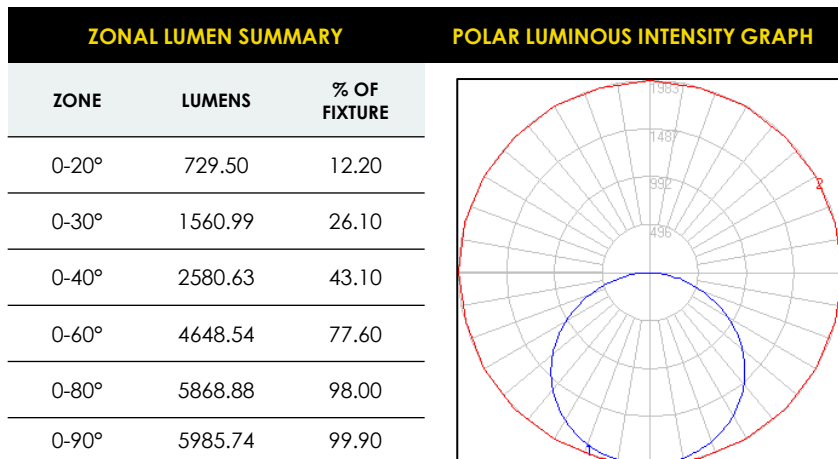

AE-RC-APB-40W24-28CDMH-01 (5000K)