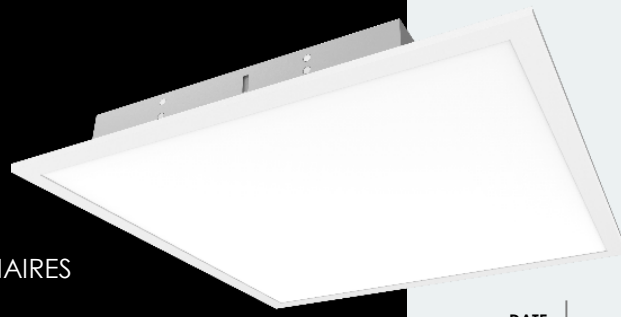

ALPS EVOLVE SERIES

RECESSED COMMERCIAL LUMINAIRES

Flat Panel

The ALPS series is a backlit panel product designed with optimum LED placement to ensure a uniformly lit diffuser. It features a switchable CCT, and power package enable an endless flexibility at the install site. The average 130LPW performance also makes the ALPs an ideal replacement for any existing recessed commercial ceiling products.

eralux®

DATE	
PROJECT NAME	
TYPE	
QTY	
ORDERING CODE	AE-RC-APB-XXW -

OPERATING & ELECTRICAL

INPUT VOLTAGE	120-277V / 120-347V
POWER FACTOR	0.9
DIMMING	0-10V
TOTAL HARMONIC DISTORTION (THD)	<20%

PERFORMANCE

LUMENS PER WATT	125 LPW at 80CRI
POWER	20 to 50 W
CCT	35/40/50K
BEAM ANGLE	Lambertian

MECHANICAL & HOUSING

HOUSING	Aluminum frame
LENS	Enhanced quality diffuser ensures high efficiency light output for a clean, evenly illuminated surface
FINISH	White
POWER SUPPLY	Factory wired electronic LED driver
LED BOARD	LED array

APPLICATION CONDITION

AMBIENT TEMPERATURE RANGE	-20 °C to 45°C
PROTECTION	Dry rated

COMPATIBLE MOUNTING

MOUNTING	DX, DXT Grid, surface mount

WARRANTY

SYSTEM WARRANTY – 5 YEARS

Eralux will warrant defective drivers, LEDs and boards for 5 years from the date of purchase. This warranty is valid only if the fixture is installed and used as per installation guides and specifications. If a defect is present, Eralux will send drivers and boards at no fee with a thorough replacement instructions along with instructions on the return of the defective parts back to Eralux.

LUMEN MAINTENANCE – L70 at 50,000 hours

Rated for 70% initial lumen output at 50,000 hours of operation, operated at 25°C ambient temperature; per guidelines published by the Illuminating Engineering Society (IES).