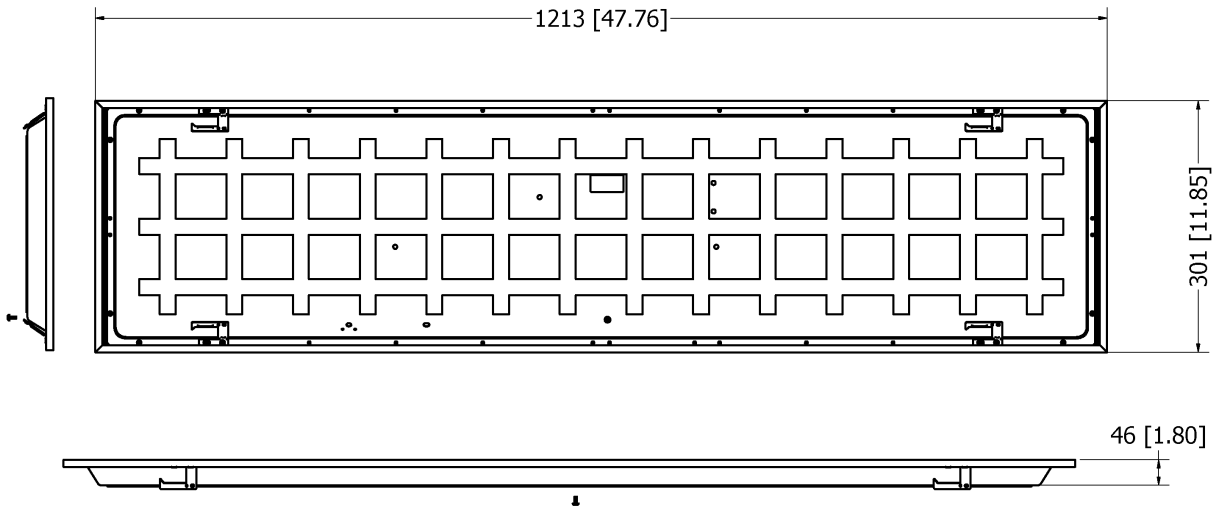

PRODUCT DIMENSIONS

2x2

ALPS EVOLVE SERIES

RECESSED COMMERCIAL LUMINAIRES

Flat Panel

DATE			
PROJECT NAME			
TYPE			
QTY			
ORDERING CODE	AE-RC-APB-XXW	-	

PRODUCT DIMENSIONS

1x4

Recessed Gypsum

DIMENSIONS

LENGTH	LENGTH	WIDTH	HEIGHT
2 X 4	1247 mm 49.1"	638 mm 25.1"	38mm 1.5"
2 X 2	638 mm 25.1"	638 mm 25.1"	38mm 1.5"
1 X 4	1247 mm 49.1"	338 mm 13.3"	38mm 1.5"

ORDERING CODE

AE-RC-MBGYPK1X4