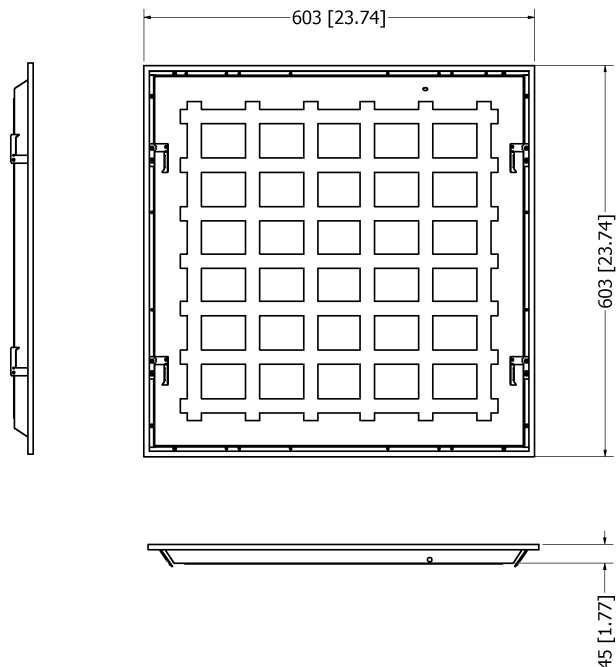

PRODUCT DIMENSIONS

2x2

ALPS EVOLVE SERIES

RECESSED COMMERCIAL LUMINAIRES

Flat Panel

DATE			
PROJECT NAME			
TYPE			
QTY			
ORDERING CODE	AE-RC-APB-XXW	-	

PRODUCT DIMENSIONS

1x4

Recessed Gypsum

DIMENSIONS

LENGTH	LENGTH	WIDTH	HEIGHT
2 X 4	1247 mm 49.1"	638 mm 25.1"	38mm 1.5"
2 X 2	638 mm 25.1"	638 mm 25.1"	38mm 1.5"
1 X 4	1247 mm 49.1"	338 mm 13.3"	38mm 1.5"

ORDERING CODE

AE-RC-MBGYPK1X4