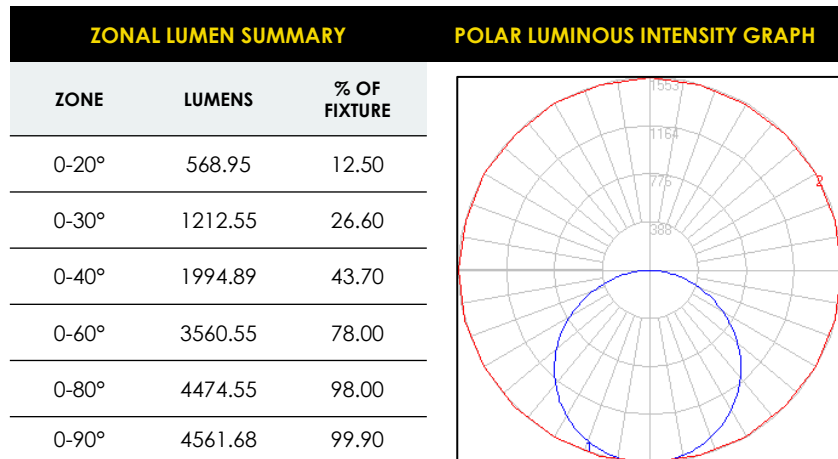

ALPS EVOLVE SERIES

RECESSED COMMERCIAL LUMINAIRES

Flat Panel

DATE			
PROJECT NAME			
TYPE			
QTY			
ORDERING CODE	AE-RC-APB-XXW		-

LUMEN ESTIMATE

Lumen output varies based on CCT and CRI. An estimate of lumen output of the various CCT/CRI combinations, use correction factors as per table below:

LUMEN ESTIMATE ADJUSTMENT FACTORS				
CCT	3000K	3500K	4000K	5000K
PREMIUM (80CRI)	0.94	0.97	1	1.03

PHOTOMETRIC DATA

AE-RC-APB-35W22-28CDMH-01 (3000K)