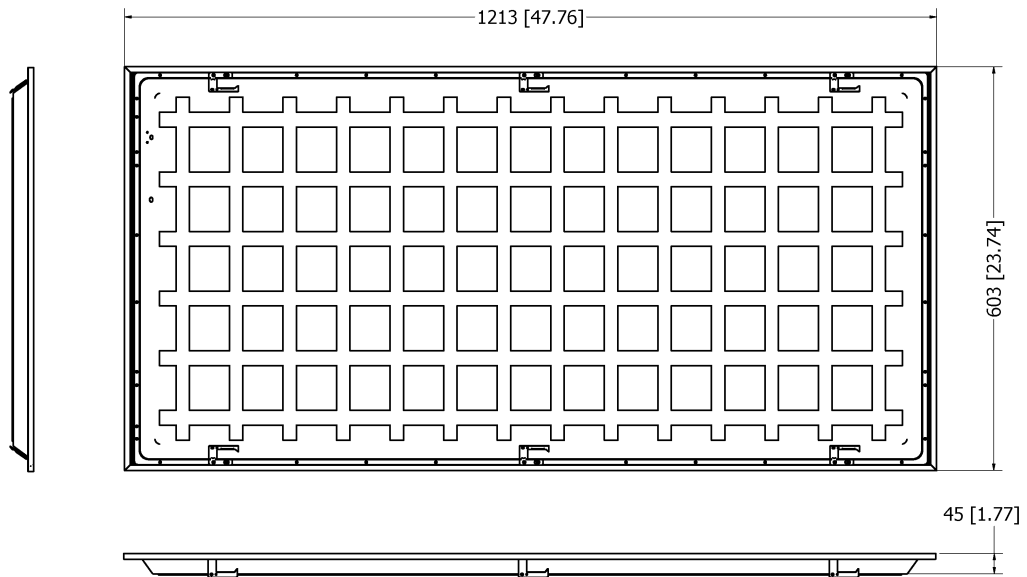

ALPS EVOLVE SERIES

RECESSED COMMERCIAL LUMINAIRES

Flat Panel

DATE			
PROJECT NAME			
TYPE			
QTY			
ORDERING CODE	AE-RC-APB-XXW	-	

PRODUCT DIMENSIONS

1x4

2x4