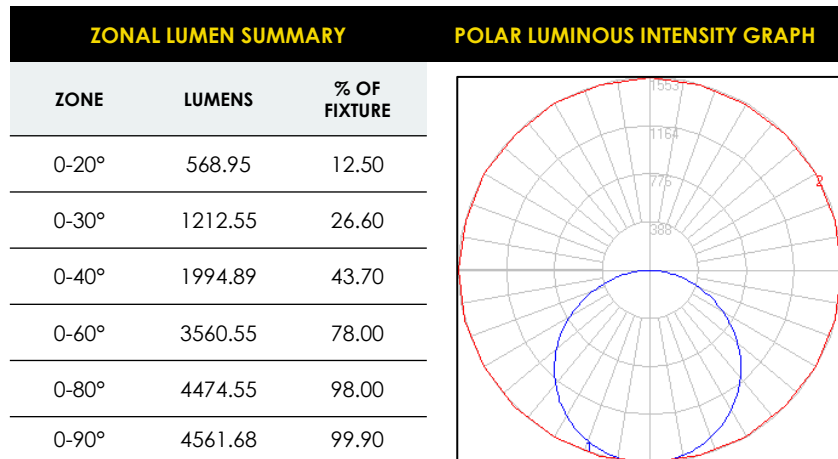

ALPS EVOLVE 1% EVOLVE

RECESSED COMMERCIAL LUMINAIRES

Flat Panel

DATE			
PROJECT NAME			
TYPE			
QTY			
ORDERING CODE	AE-RC-APB-XXW	-	H-02

LUMEN ESTIMATE

Lumen output varies based on CCT and CRI. An estimate of lumen output of the various CCT/CRI combinations, use correction factors as per table below:

LUMEN ESTIMATE ADJUSTMENT FACTORS				
CCT	3000K	3500K	4000K	5000K
PREMIUM (80CRI)	0.94	0.97	1	1.03

PHOTOMETRIC DATA

AE-RC-APB-35W22-28CDMH-01 (3000K)