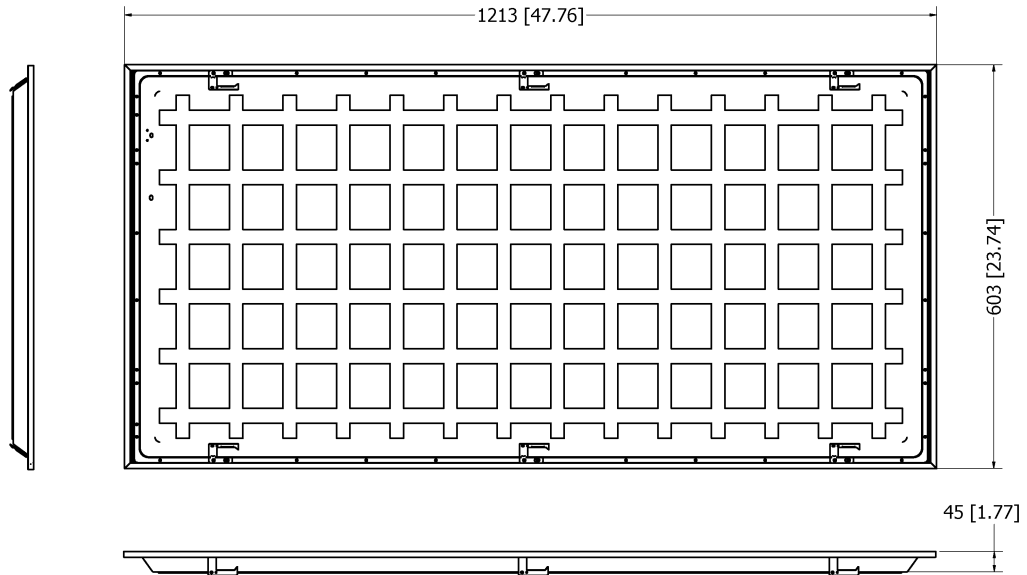

ALPS EVOLVE 1% EVOLVE

RECESSED COMMERCIAL LUMINAIRES

Flat Panel

DATE			
PROJECT NAME			
TYPE			
QTY			
ORDERING CODE	AE-RC-APB-XXW	-	H-02

PRODUCT DIMENSIONS

1x4

2x4