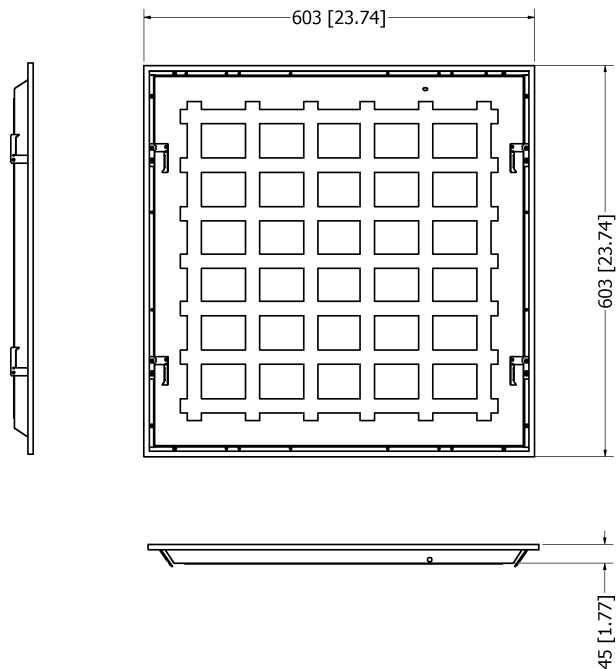

PRODUCT DIMENSIONS

2x2

ALPS EVOLVE 1% EVOLVE

RECESSED COMMERCIAL LUMINAIRES

Flat Panel

DATE			
PROJECT NAME			
TYPE			
QTY			
ORDERING CODE	AE-RC-APB-XXW	-	H-02

PRODUCT DIMENSIONS

1x4

Recessed Gypsum

DIMENSIONS

LENGTH	LENGTH	WIDTH	HEIGHT
2 X 4	1247 mm 49.1"	638 mm 25.1"	38mm 1.5"
2 X 2	638 mm 25.1"	638 mm 25.1"	38mm 1.5"
1 X 4	1247 mm 49.1"	338 mm 13.3"	38mm 1.5"

ORDERING CODE

AE-RC-MBGYPK1X4