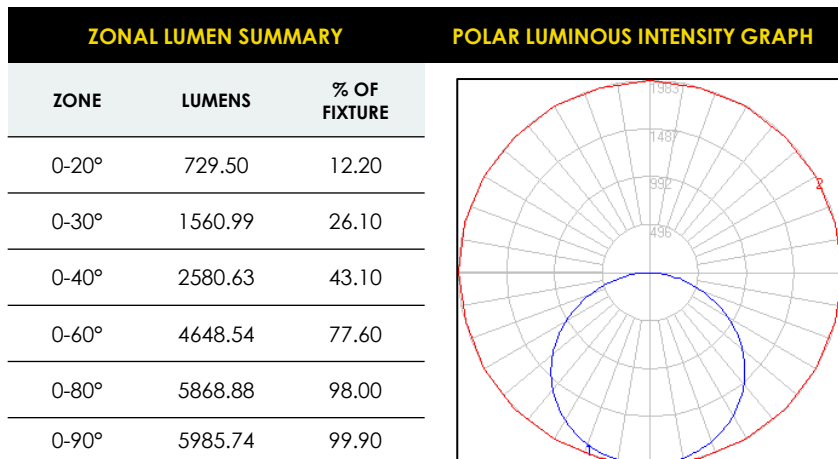

LUMEN ESTIMATE ADJUSTMENT FACTORS				
CCT	3000K	3500K	4000K	5000K
PREMIUM (80CRI)	0.94	0.97	1	1.03

PHOTOMETRIC DATA

AE-RC-APB-35W22-28CDMH-01 (3000K)

AE-RC-APB-40W24-28CDMH-01 (5000K)

ALPS EVOLVE 1% EVOLVE