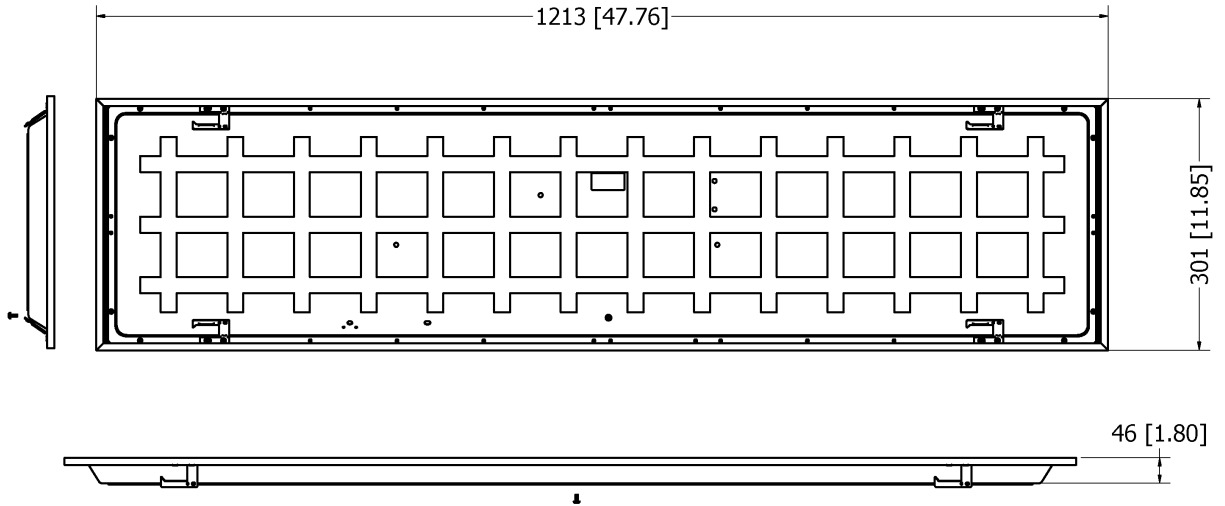

PRODUCT DIMENSIONS

2x2

ALPS EVOLVE 1% EVOLVE

RECESSED COMMERCIAL LUMINAIRES

Flat Panel

DATE			
PROJECT NAME			
TYPE			
QTY			
ORDERING CODE	AE-RC-APB-XXW	-	H-02

PRODUCT DIMENSIONS

1x4

Recessed Gypsum

DIMENSIONS

LENGTH	LENGTH	WIDTH	HEIGHT
2 X 4	1247 mm 49.1"	638 mm 25.1"	38mm 1.5"
2 X 2	638 mm 25.1"	638 mm 25.1"	38mm 1.5"
1 X 4	1247 mm 49.1"	338 mm 13.3"	38mm 1.5"

ORDERING CODE

AE-RC-MBGYPK1X4