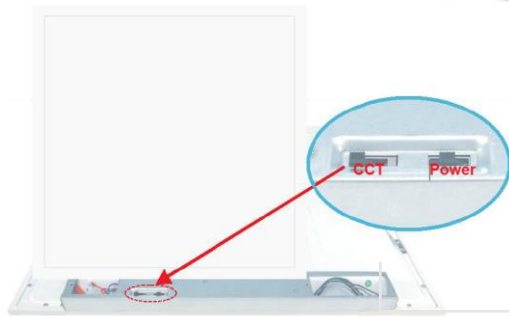

MULTIPLE PACKAGES

Select from the standard 0-10V dimming model or add the additional 90-minute emergency battery back-up kit.

THIN PROFILE

Ultra-thin housing with polystyrene reflector enable the 2nd generation Alps fixture to be extremely lightweight while providing an elegant appearance.