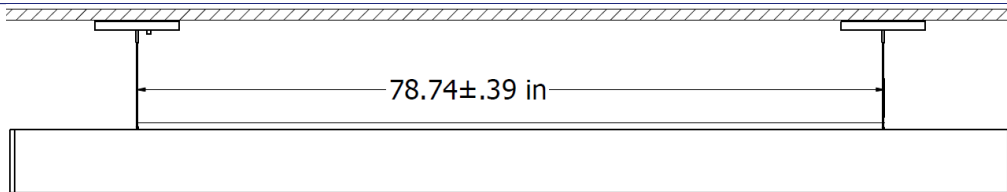

Fixture Family	Length Power	CCT	Power Cord	Finish	Mounting
----------------	----------------	-----	------------	--------	----------

NOTES

CAUTION

- 1. Fixture come with 6ft Power Cord by default, two 6ft Aircraft cables and two Canopies.
 - 2. Fixture come with 6ft Power Cord by default, Y-shaped connection cable , two waterproof Cable connectors, one canopy and one mechanical Link
- Maximum of 650W per electrical drop.

DIMENSIONS

DIMENSIONS - MOUNTING

SIZE

DRILLING PATTERN FOR SUSPENDED MOUNT

4FT

6FT

8FT

SIZE