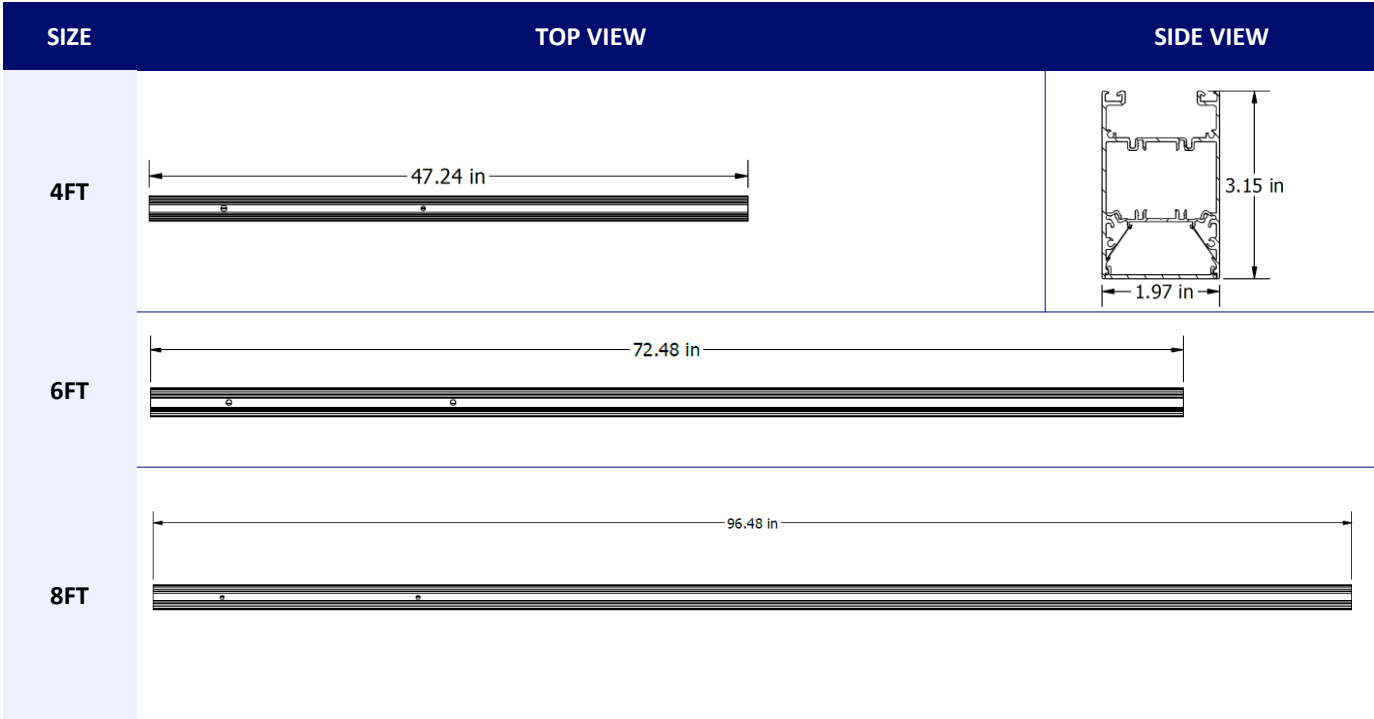

[Install Instruction link](#)

SPECIFICATIONS

Input Voltage	120-277V		
Power Factor	>0.9		
Total Harmonic Distortion	<20%		
Dimming	0-10V dimming		
CRI	90 CRI		
CCT	30K	35K	40K
Efficacy	~85-90 lm/W		
Length	4'	6'	8'
Power	31W	46W	61W
Ambient Temperature Range	-20°C to 40°C		
Mounting Options	<input checked="" type="checkbox"/> Surface <input type="checkbox"/> Suspended		
Fixture Finish	Black White Silver   		
Optics	Polycarbonate Lens		
Protection	IP65; suitable under canopies IK08; High impact resistance		

LINEAR LED LIGHT

IP65 Architecture Linear | 2" Aperture

ORDERING GUIDE

AE-SF-AQXS			-S		
AE-SF-AXQS ERALUX AQXS Linear Architectural Fixture 120-277V input voltage	-4 -31 4ft 31W 2,936 lm -6 -46 6ft 46W 4,404 lm -8 -61 8ft 61W 5,872 lm	-30 3000K -35 3500K -40 4000K	-S 6ft Power Cord Included	-WH White -BK Black -SV Silver	-AIR¹ Suspended -SMT Surface mount -AIRLINK² Suspended Continuous -SMT-LINK Surface Mount Continuous

Fixture Family	Length Power	CCT	Power Cord	Finish	Mounting
----------------	----------------	-----	------------	--------	----------

NOTES

CAUTION

- 1. Fixture come with 6ft Power Cord by default, two 6ft Aircraft cables and two Canopies.
 - 2. Fixture come with 6ft Power Cord by default, Y-shaped connection cable , two waterproof Cable connectors, one canopy and one mechanical Link
- Maximum of 650W per electrical drop.

DIMENSIONS

DIMENSIONS - MOUNTING

SIZE

DRILLING PATTERN FOR SUSPENDED MOUNT

4FT

6FT

8FT

SIZE