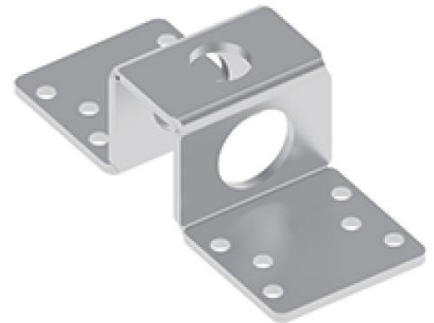

SURFACE MOUNT		
ORDER CODE	DESCRIPTION	PICTURE
AE-SF-AQXS-SMK	Surface Mount Bracket	

FOR CONTINUOUS RUN

Ordered separately if needed

LINK		
ORDER CODE	DESCRIPTION	PICTURE
AE-SF-AQXS-BV-MV20-5	5-Pin Dimmable waterproof cable connector	
AE-SF-AQXS-L-CH-IP24-5	8FT 5-PIN Y-shaped connection cable	
AE-SF-AQXS-LINK	Linkable Metal Accessory For Continuous Runs	

CONTINUOUS RUNS INSTALLATION

ELECTRICAL CONNECTION

COMPONENTS

NOTES

- #1 Connection cable for every connection
- #2 Dimmable waterproof connector per cable

MECHANICAL CONNECTION

COMPONENTS

NOTES

- Easily installed.
- No need to remove endcaps.
- One link is needed per connection.

LINEAR LED LIGHT

IP65 Architecture Linear | 2" Aperture

LUMEN ESTIMATE

Lumen output varies based on CCT and CRI. An estimate of lumen output of the various CCT/CRI combinations, use correction factors as per table below: