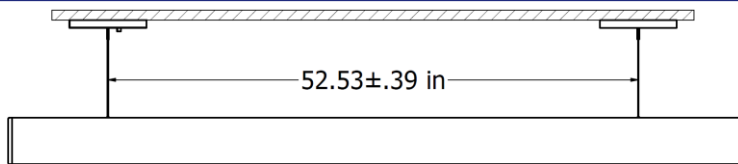

Fixture Family	Length Power	CCT	Power Cord	Finish	Mounting
----------------	----------------	-----	------------	--------	----------

NOTES

CAUTION

- 1. Fixture come with 6ft Power Cord by default, two 6ft Aircraft cables and two Canopies.
 - 2. Fixture come with 6ft Power Cord by default, Y-shaped connection cable , two waterproof Cable connectors, one canopy and one mechanical Link
- Maximum of 650W per electrical drop.

DIMENSIONS

DIMENSIONS - MOUNTING

SIZE

DRILLING PATTERN FOR SUSPENDED MOUNT

4FT

6FT

8FT

SIZE