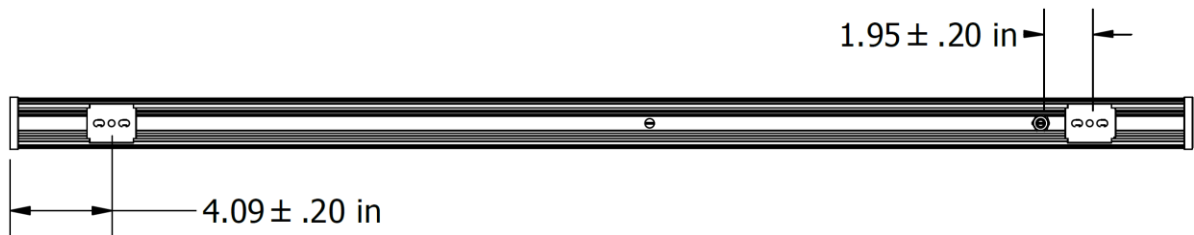

SIZE

DRILLING PATTERN FOR SURFACE MOUNT