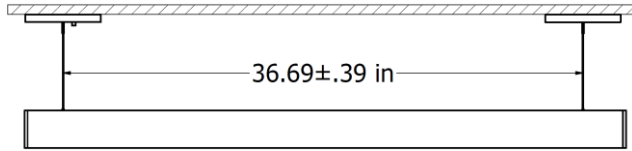

Fixture Family	Length Power	CCT	Power Cord	Finish	Mounting
----------------	----------------	-----	------------	--------	----------

NOTES

CAUTION

- 1. Fixture come with 6ft Power Cord by default, two 6ft Aircraft cables and two Canopies.
 - 2. Fixture come with 6ft Power Cord by default, Y-shaped connection cable , two waterproof Cable connectors, one canopy and one mechanical Link
- Maximum of 650W per electrical drop.

DIMENSIONS

DIMENSIONS - MOUNTING

SIZE

DRILLING PATTERN FOR SUSPENDED MOUNT

4FT

6FT

8FT

SIZE