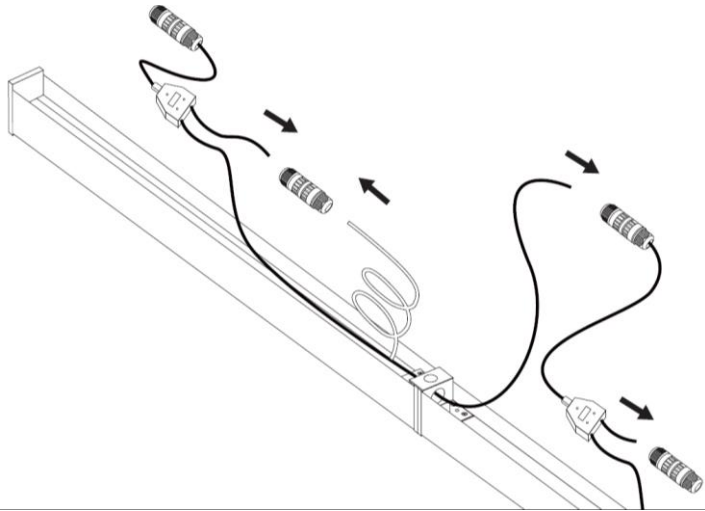

Fixture Family	Length Power	CCT	Power Cord	Finish	Mounting
----------------	----------------	-----	------------	--------	----------

NOTES

CAUTION

- 1. Fixture come with 6ft Power Cord by default, two 6ft Aircraft cables and two Canopies.
 - 2. Fixture come with 6ft Power Cord by default, Y-shaped connection cable , two waterproof Cable connectors, one canopy and one mechanical Link
- Maximum of 650W per electrical drop.

SURFACE MOUNT		
ORDER CODE	DESCRIPTION	PICTURE
AE-SF-AQXS-SMK	Surface Mount Bracket	

FOR CONTINUOUS RUN

Ordered separately if needed

LINK		
ORDER CODE	DESCRIPTION	PICTURE
AE-SF-AQXS-BV-MV20-5	5-Pin Dimmable waterproof cable connector	
AE-SF-AQXS-L-CH-IP24-5	8FT 5-PIN Y-shaped connection cable	
AE-SF-AQXS-LINK	Linkable Metal Accessory For Continuous Runs	

CONTINUOUS RUNS INSTALLATION

ELECTRICAL CONNECTION

COMPONENTS

NOTES

- #1 Connection cable for every connection
- #2 Dimmable waterproof connector per cable

MECHANICAL CONNECTION

COMPONENTS

NOTES

- Easily installed.
- No need to remove endcaps.
- One link is needed per connection.

LINEAR LED LIGHT

IP65 Architecture Linear | 2" Aperture

LUMEN ESTIMATE

Lumen output varies based on CCT and CRI. An estimate of lumen output of the various CCT/CRI combinations, use correction factors as per table below: