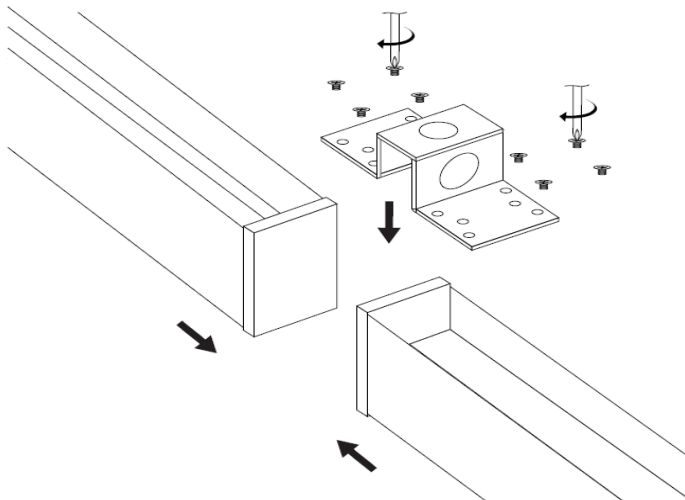

SURFACE MOUNT		
ORDER CODE	DESCRIPTION	PICTURE
AE-SF-AQXS-SMK	Surface Mount Bracket	

FOR CONTINUOUS RUN

Ordered separately if needed

LINK		
ORDER CODE	DESCRIPTION	PICTURE
AE-SF-AQXS-BV-MV20-5	5-Pin Dimmable waterproof cable connector	
AE-SF-AQXS-L-CH-IP24-5	8FT 5-PIN Y-shaped connection cable	
AE-SF-AQXS-LINK	Linkable Metal Accessory For Continuous Runs	

CONTINUOUS RUNS INSTALLATION

ELECTRICAL CONNECTION

COMPONENTS

NOTES

- #1 Connection cable for every connection
- #2 Dimmable waterproof connector per cable

MECHANICAL CONNECTION

COMPONENTS

NOTES

- Easily installed.
- No need to remove endcaps.
- One link is needed per connection.

LINEAR LED LIGHT

IP65 Architecture Linear | 2" Aperture

LUMEN ESTIMATE

Lumen output varies based on CCT and CRI. An estimate of lumen output of the various CCT/CRI combinations, use correction factors as per table below: