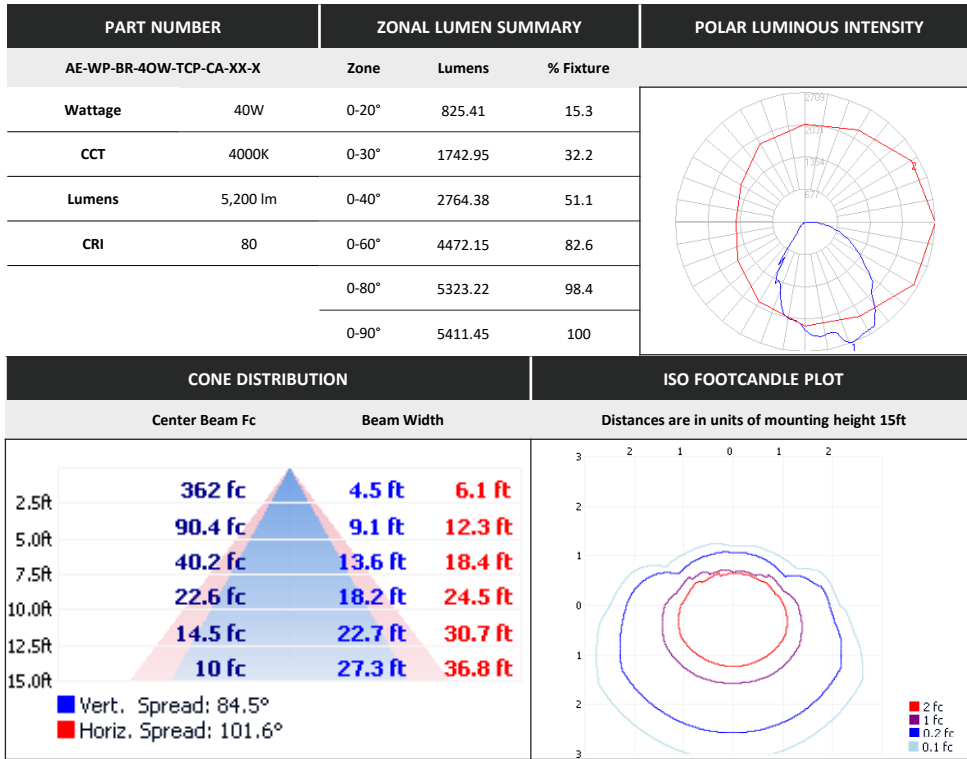

OUTDOOR LED LIGHT

Architectural Full Cut-Off Wall Pack | Power & CCT Switchable

PHOTOMETRIC DATA