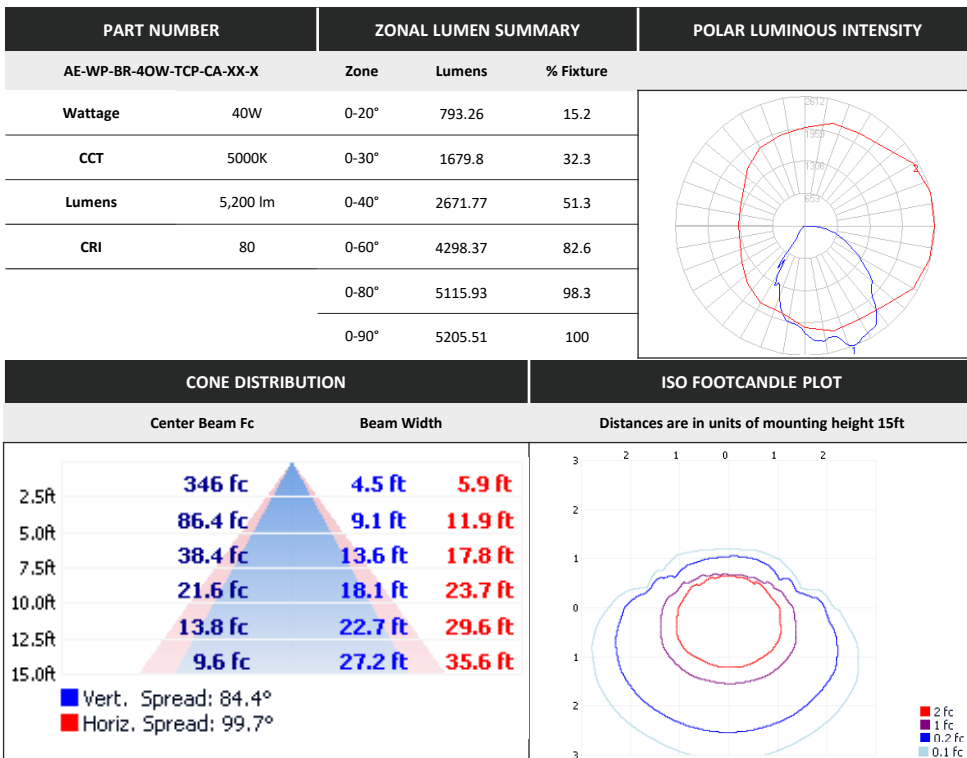

OUTDOOR LED LIGHT

Architectural Full Cut-Off Wall Pack | Power & CCT Switchable

PHOTOMETRIC DATA