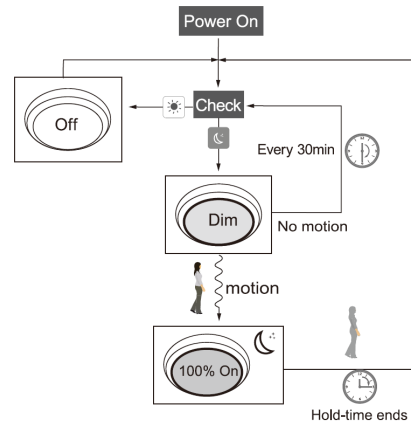

OUTDOOR LED LIGHT

Architectural Full Cut-Off Wall Pack | Power & CCT Switchable

ACCESSORIES

MOTION SENSOR

CODE	DESCRIPTION	PICTURE
AE-IL-SB2-CA-MOTIONSENSOR	Plug in low-voltage microwave motion sensor	
AE-IL-SB2-CA-REMOTE-CTRL	Remote control for the motion sensor	

Factory mode

Factory Default Setting	
Sensitivity	100%
Hold on time	5 min
Daylight Sensor	ON
Dimming level	30%
Dimming time	30 min