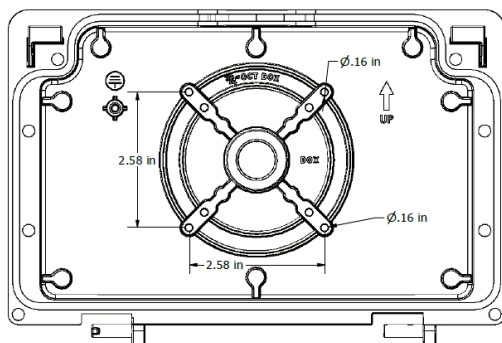

BACK PLATE INSTALLATION