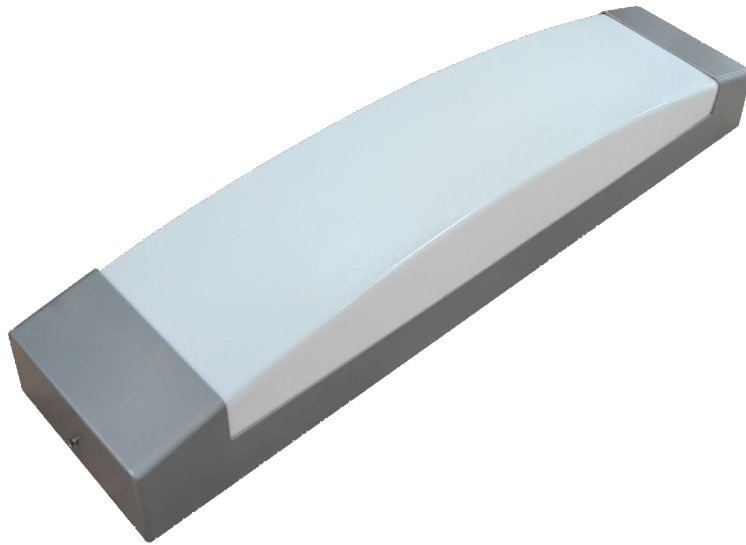

ORDERING GUIDE

CS-CR	-02	-32W	-5CCT	-SV
CS-CR Clarity Decorative Vanity Light	-02 2 Ft	-32W 32W 1600 lm	-5CCT 27/30/35/40/50K CCT Switchable	-SV Silver Brushed Nickel

Fixture Family	Length	Power	CCT	Finish
-----------------------	---------------	--------------	------------	---------------

DIMENSIONS – FIXTURE AND MOUNTING

PHOTOMETRIC DATA

PART NUMBER		ZONAL LUMEN SUMMARY			POLAR LUMINOUS INTENSITY	CONE DISTRIBUTION			
CS-CR-02-32W-		Zone	Lumens	% Fixture	Direct Light	Center Beam Fc	Beam Width		
Wattage	20W	0-20°	207.49	9.5		Illuminance at a Distance Center Beam fc Beam Width			
CCT	5000K	0-30°	447.47	20.5		2.5R	89.1 fc	7.9 ft	11.9 ft
Distribution	130°	0-40°	746.06	34.2		5.0R	22.3 fc	15.7 ft	23.7 ft
Length	2ft	0-60°	1376.66	63.2		7.5R	9.9 fc	23.6 ft	35.6 ft
		0-80°	1812.85	83.2		10.0R	5.57 fc	31.4 ft	47.5 ft
		0-90°	1918.48	88.1	12.5R	3.56 fc	39.3 ft	59.3 ft	
					15.0R	2.47 fc	47.1 ft	71.2 ft	

■ Vert. Spread: 115.1°
■ Horiz. Spread: 134.3°

OVERVIEW

Innovative Design

- Rectangular shape
- Highly durable polycarbonate and high transmittance lens.
- Metal housing

Options

- Five CCTs switchable
- Brushed nickel finish
- 32W power