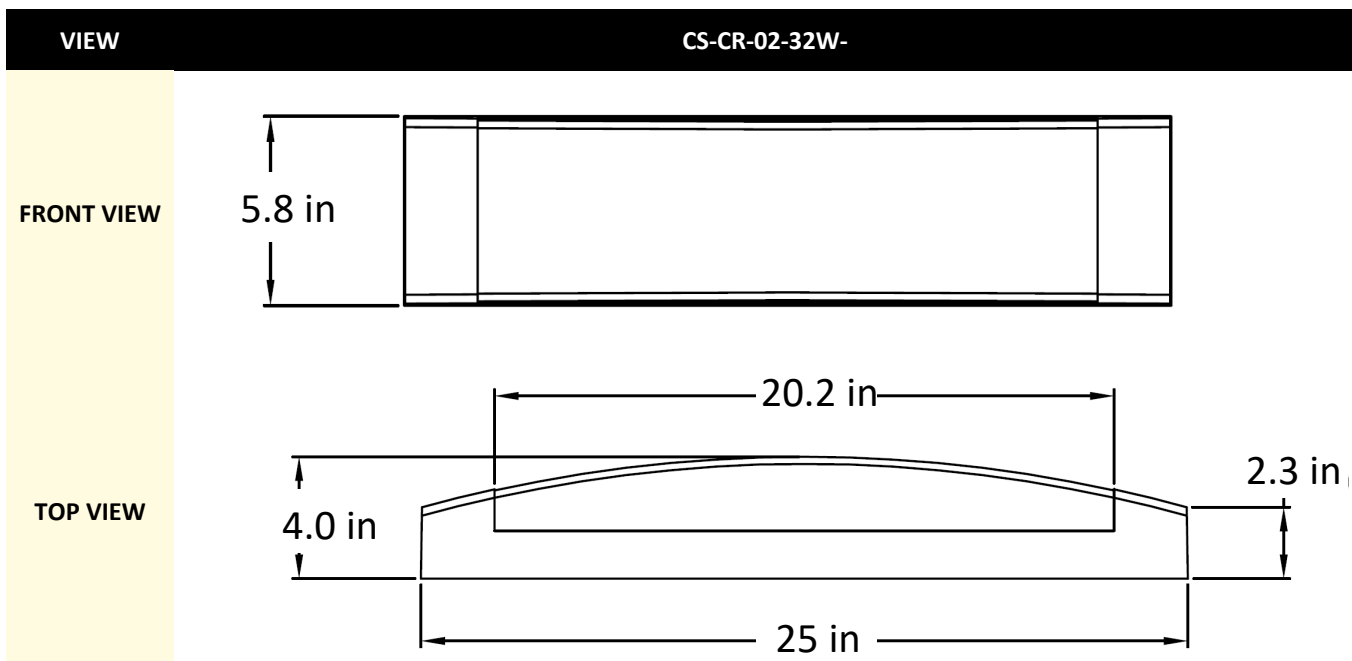

SPECIFICATIONS

Input Voltage	120-277V
Power Factor	>0.9
Total Harmonic Distortion	<20%
Dimming	0-10V
CRI	80 CRI
CCT	<div style="display: flex; gap: 10px;"> <div style="border: 1px solid black; border-radius: 50%; width: 20px; height: 20px; background-color: #fff9c4; display: flex; align-items: center; justify-content: center;">27K</div> <div style="border: 1px solid black; border-radius: 50%; width: 20px; height: 20px; background-color: #fff176; display: flex; align-items: center; justify-content: center;">30K</div> <div style="border: 1px solid black; border-radius: 50%; width: 20px; height: 20px; background-color: #fff9c4; display: flex; align-items: center; justify-content: center;">35K</div> <div style="border: 1px solid black; border-radius: 50%; width: 20px; height: 20px; background-color: #bbdefb; display: flex; align-items: center; justify-content: center;">40K</div> <div style="border: 1px solid black; border-radius: 50%; width: 20px; height: 20px; background-color: #b39ddb; display: flex; align-items: center; justify-content: center;">50K</div> </div>
Efficacy	~50 lm/w
Length	2'
Power	32W
Ambient Temperature Range	-20°C to 45°C
Mounting Options	Wall mount
Fixture Finish	Brushed nickel 

DIMENSIONS – FIXTURE AND MOUNTING

PHOTOMETRIC DATA

PART NUMBER		ZONAL LUMEN SUMMARY			POLAR LUMINOUS INTENSITY	CONE DISTRIBUTION			
CS-CR-02-32W-		Zone	Lumens	% Fixture	Direct Light	Center Beam Fc	Beam Width		
Wattage	20W	0-20°	207.49	9.5		Illuminance at a Distance Center Beam fc Beam Width			
CCT	5000K	0-30°	447.47	20.5		2.5R	89.1 fc	7.9 ft	11.9 ft
Distribution	130°	0-40°	746.06	34.2		5.0R	22.3 fc	15.7 ft	23.7 ft
Length	2ft	0-60°	1376.66	63.2		7.5R	9.9 fc	23.6 ft	35.6 ft
		0-80°	1812.85	83.2		10.0R	5.57 fc	31.4 ft	47.5 ft
		0-90°	1918.48	88.1	12.5R	3.56 fc	39.3 ft	59.3 ft	
					15.0R	2.47 fc	47.1 ft	71.2 ft	