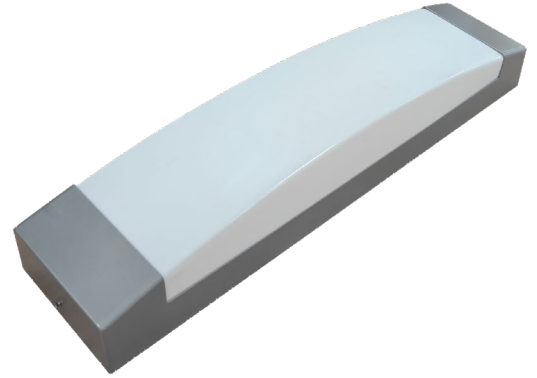

CLARITY

DECORATIVE LIGHT

CASA SERIES | Vanity Light

eralux[®]

	DATE	QTY	ACC. QTY	TYPE
PROJECT				
PN				
ACCESSORY PN				
NOTES				

DYNAMIC MENU

Order Information	Page 2
Dimensions	Page 2
Photometric Data	Page 3

SPECIFICATIONS

Input Voltage	120-277V
Power Factor	>0.9
Total Harmonic Distortion	<20%
Dimming	0-10V
CRI	80 CRI
CCT	<div style="display: flex; gap: 10px;"> <div style="border: 1px solid black; border-radius: 50%; width: 20px; height: 20px; background-color: #fff9c4; display: flex; align-items: center; justify-content: center;">27K</div> <div style="border: 1px solid black; border-radius: 50%; width: 20px; height: 20px; background-color: #fff176; display: flex; align-items: center; justify-content: center;">30K</div> <div style="border: 1px solid black; border-radius: 50%; width: 20px; height: 20px; background-color: #fff9c4; display: flex; align-items: center; justify-content: center;">35K</div> <div style="border: 1px solid black; border-radius: 50%; width: 20px; height: 20px; background-color: #bbdefb; display: flex; align-items: center; justify-content: center;">40K</div> <div style="border: 1px solid black; border-radius: 50%; width: 20px; height: 20px; background-color: #b39ddb; display: flex; align-items: center; justify-content: center;">50K</div> </div>
Efficacy	~50 lm/w
Length	2'
Power	32W
Ambient Temperature Range	-20°C to 45°C
Mounting Options	Wall mount
Fixture Finish	Brushed nickel 

ORDERING GUIDE

CS-CR	-02	-32W	-5CCT	-SV
CS-CR Clarity Decorative Vanity Light	-02 2 Ft	-32W 32W 1600 lm	-5CCT 27/30/35/40/50K CCT Switchable	-SV Silver Brushed Nickel

Fixture Family	Length	Power	CCT	Finish
-----------------------	---------------	--------------	------------	---------------

■ Vert. Spread: 115.1°
■ Horiz. Spread: 134.3°

OVERVIEW

Innovative Design

- Rectangular shape
- Highly durable polycarbonate and high transmittance lens.
- Metal housing

Options

- Five CCTs switchable
- Brushed nickel finish
- 32W power