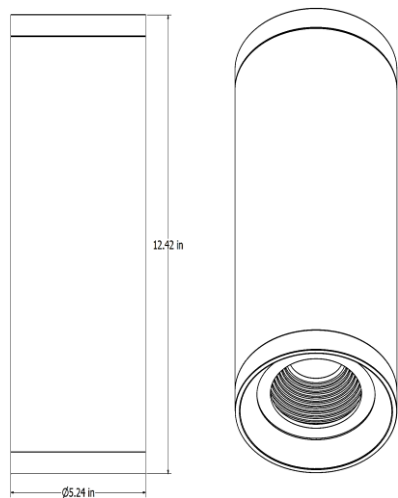

Cylinder LED Light

Architectural Round Cylinder | 3.7" Aperture | 12" Height

DIMENSIONS

AE-TL-EZ-40R

Surface mount