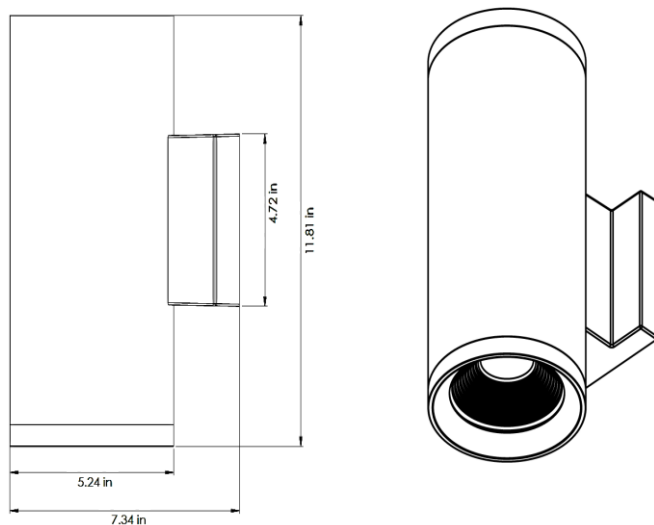

Cylinder LED Light

Architectural Round Cylinder | 3.7" Aperture | 12" Height

DIMENSIONS

AE-TL-EZ-40R

Surface mount

Wall Mount

Stem Mount

Stem: 0.5" thickness | 4 sizes; 1', 2', 3' & 4'

Pendant Cord

Cord: Adjustable length from 1 to 12'