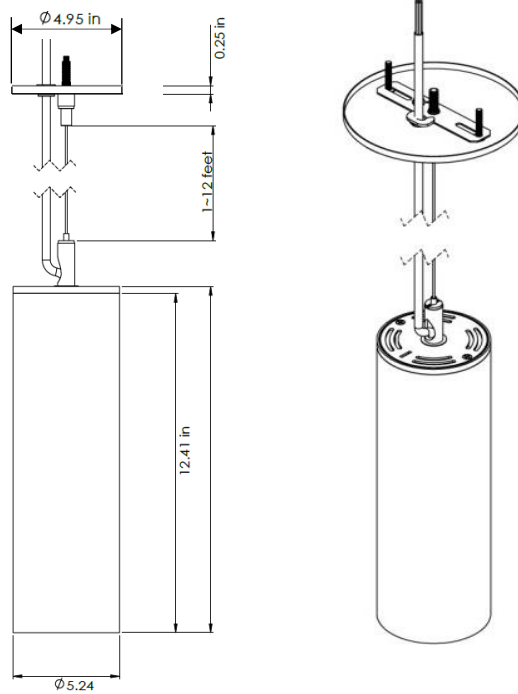

Pendant Cord

Cord: Adjustable length from 1 to 12'