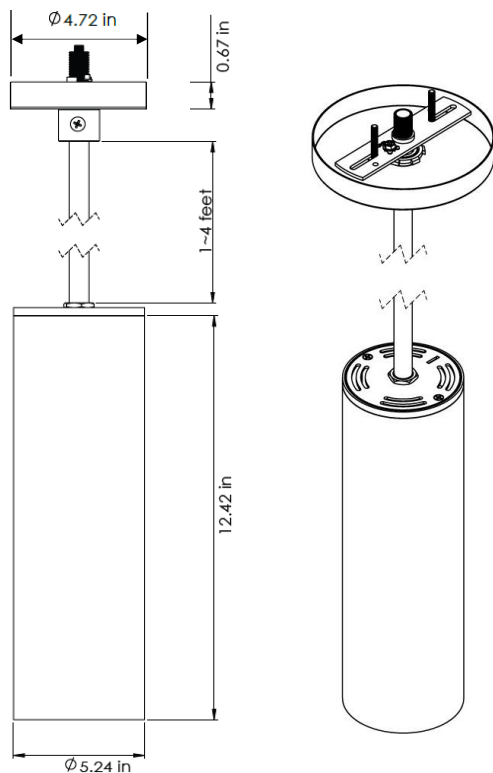

Pendant Cord

Cord: Adjustable length from 1 to 12'