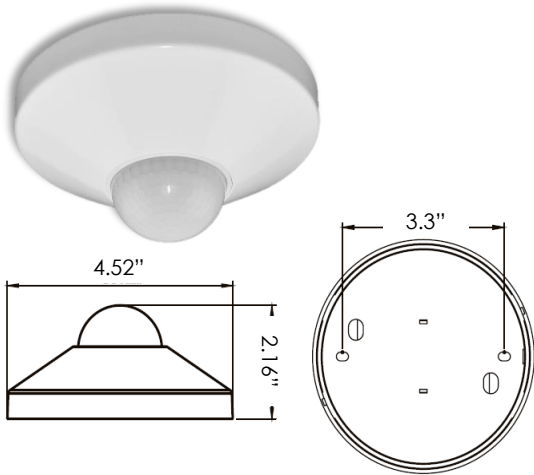

Cylinder LED Light

Architectural Round Cylinder | 3.7" Aperture | 12" Height

ROOM OCCUPANCY SENSOR

Ordered separately, field installed

PART NUMBER	DESCRIPTION
AE-CT-DT806	Detecta - Room Occupancy Sensor
RC102	RC102 Remote Control

SPECIFICATIONS		
Input Voltage	120-277 Vac	
Power Frequency	50/60HZ	
Rated Load	At 120 Vac	800W
	At 277 Vac	1200W
Detection Range	3-10 Meters	
	9.8-32.75 Feet	
Standby Power	~0.9W	
Time Setting	10 sec to 30 min	
Light Control	10-2,000LUX	
Installation	Ceiling Mounted	

DIMMER COMPATIBILITY LIST

TRIAC/ELV Dimming

Brand	Model	Brand	Model
LUTRON	SLV-600X	LEVITON	6602-X
	S2-LX		6681-X
	GL-600H		6683-X
	NFTU-5A		6684-X
	DVLV-600P		700-X
COOPER	9530XXX		705-X
LIGHTOLIER	MP600X		6633
ADVANCE	SR150LED120		6674
			IPI06-1LZ

0-10V Dimming

Brand	Model
LUTRON, NOVA SERIES	NFTV
LUTRON, DIVA SERIES	DVTV
LEVITON, ILLUMATECH SERIES	IP710-DL