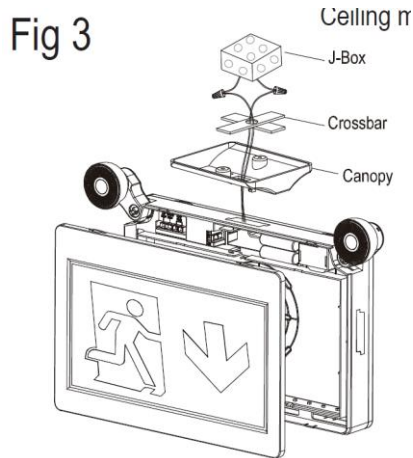

Ceiling Mounting