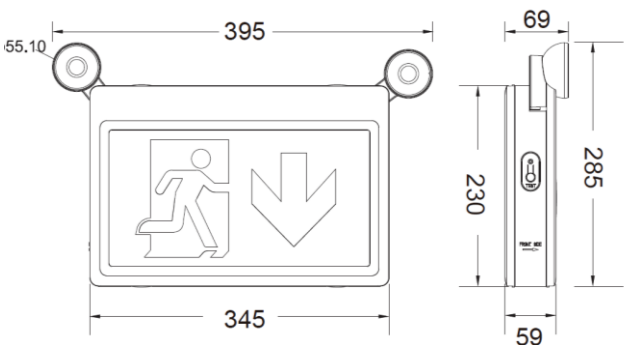

PRODUCT DIMENSIONS