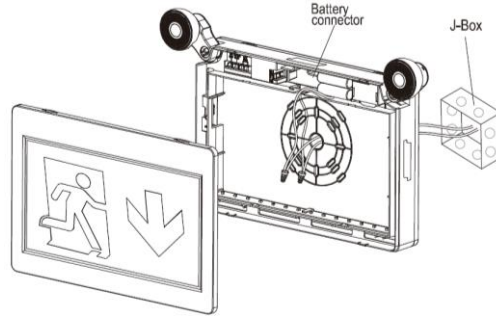

EXITA SERIES

EMERGENCY LIGHTING

EXITA-2230

The EXITA-2230 is the Thermoplastic Running Man Sign Combo exit light from ERALUX. This exit light comes standard for mounting either on ceiling, wall or even for side installations. It also comes standard with three pictograms that can be changed in the field to offer versatility to the installation process.

ORDERING CODE

F2230CA

FIXTURE FAMILY

F2230CA
ERALUX emergency exit sign

DATE	
PROJECT NAME	
TYPE	
QTY	
ORDERING CODE	F2230CA

VERSATILITY

Wall Mounting

Side Mounting

Ceiling Mounting

EXITA SERIES

EMERGENCY LIGHTING

EXITA-2230

DATE	
PROJECT NAME	
TYPE	
QTY	
ORDERING CODE	F2230CA

OVERVIEW

INPUT	AC120-347V/60Hz
INPUT POWER	4.5 W
EMERGENCY POWER	3 W
CCT	5700-7200K Overcharge/Over-discharge protection
EMERGENCY DURATION	≥ 90 mins
CHARGE TIME	≤24 Hours High performance, Ni-Cad Battery Test Switch
HOUSING MATERIAL	UV Stabilized Thermoplastic
UNIVERSAL MOUNTING	Ceiling, Wall, End mount Suitable for Damp location