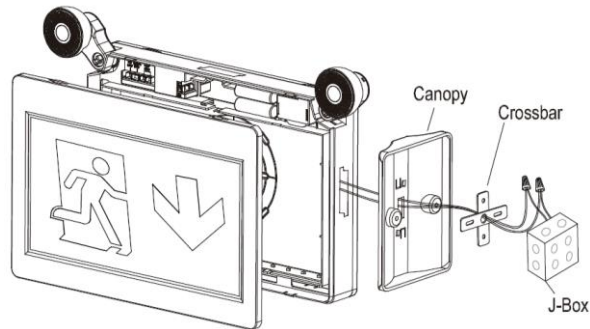

EXITA SERIES

EMERGENCY LIGHTING

EXITA-2230

The EXITA-2230 is the Thermoplastic Running Man Sign Combo exit light from ERALUX. This exit light comes standard for mounting either on ceiling, wall or even for side installations. It also comes standard with three pictograms that can be changed in the field to offer versatility to the installation process.

ORDERING CODE

F2230CA

FIXTURE FAMILY

F2230CA
ERALUX emergency exit sign

DATE	
PROJECT NAME	
TYPE	
QTY	
ORDERING CODE	F2230CA

VERSATILITY

Wall Mounting

Side Mounting

Ceiling Mounting

EXITA SERIES

EMERGENCY LIGHTING

EXITA-2230

DATE	
PROJECT NAME	
TYPE	
QTY	
ORDERING CODE	F2230CA

OVERVIEW

INPUT	AC120-347V/60Hz
INPUT POWER	4.5 W
EMERGENCY POWER	3 W
CCT	5700-7200K Overcharge/Over-discharge protection
EMERGENCY DURATION	≥ 90 mins
CHARGE TIME	≤24 Hours High performance, Ni-Cad Battery Test Switch
HOUSING MATERIAL	UV Stabilized Thermoplastic
UNIVERSAL MOUNTING	Ceiling, Wall, End mount Suitable for Damp location