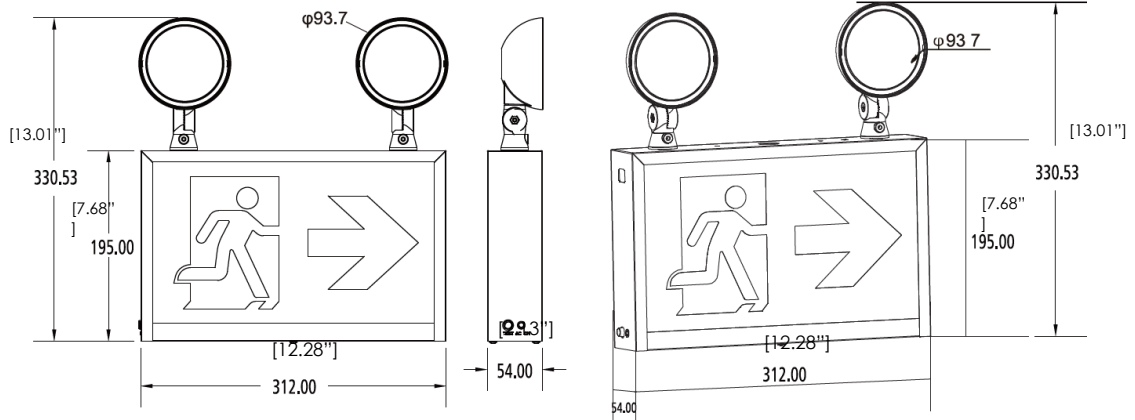

## EMERGENCY LIGHTING

EXITA-5024

eralux®

The EXITA-5024 is the Metal Running Man Sign Combo exit light from ERALUX. This exit light comes standard for mounting either on ceiling, wall or even for side installations. It also comes standard with three pictograms that be can changed in the field to offer versatility to the installation process. The housing provides a rigid, lightweight and durable sign.

## PRODUCT DIMENSIONS

Unit: mm [in]