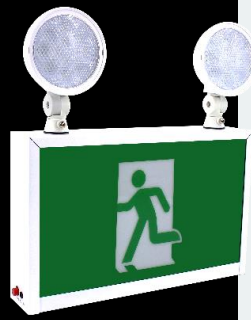

## EMERGENCY LIGHTING

EXITA-5024

eralux®

The EXITA-5024 is the Metal Running Man Sign Combo exit light from ERALUX. This exit light comes standard for mounting either on ceiling, wall or even for side installations. It also comes standard with three pictograms that be can changed in the field to offer versatility to the installation process. The housing provides a rigid, lightweight and durable sign.