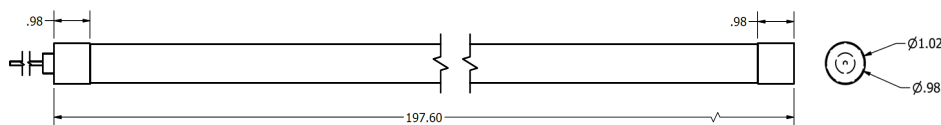

DIMENSIONS