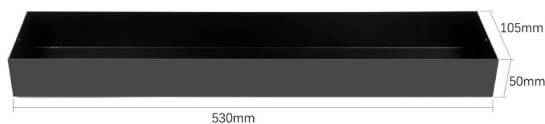

DRIVER ENCLOSURE

The driver enclosure can be surface mounted to hide the driver next to the fixture. The enclosure can fit up to two drivers and is ordered separately.

DC-FX-ACC-IN-DRIVER BOX

Driver Enclosure
Used as a housing for the driver and it is surface installed
20x4x2 in

Screw the black plate on the junction box.
Attach the driver to the silver plate and screw
the silver plate to the black plate.
Screw the cover to the plate from the sides.