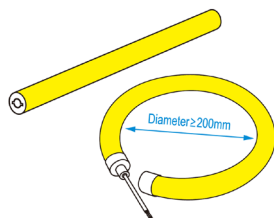

WARNINGS

Correct bending direction and bending radius.