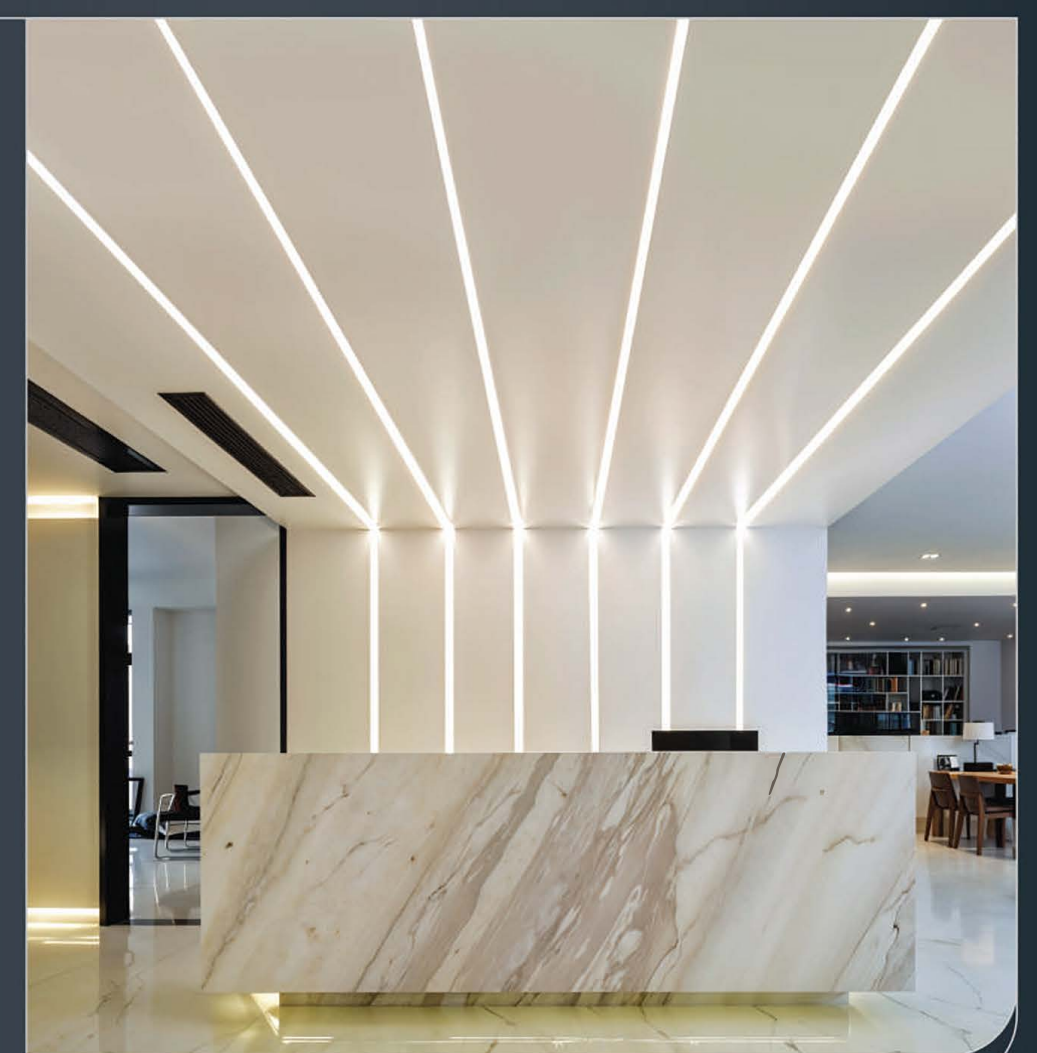

Easy installation