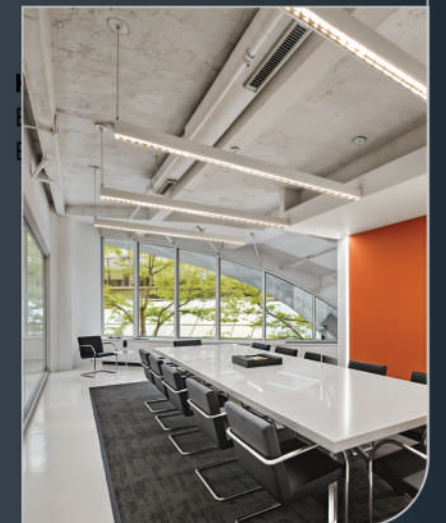

Prime Shadow

45-50 Lm/W

~625lm/ft

Lumen Switchable

2ft: 1000/1250lm

4ft: 2000/2500lm

6ft: 2800/3600lm

8ft: 4000/5000lm