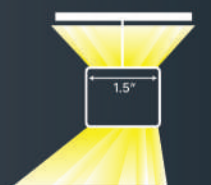

SPS Wall wash

91 Lm/W

~1000lm/ft

Indirect

Lumen Switchable

4ft: 4500lm

8ft: 9000lm