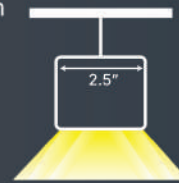

eralux[®]

Architectural Linears

G5

105-120 Lm/W

~1000lm/ft

Direct Only

Lumen Switchable

2ft: 2100lm

SPT

105 Lm/W

~1300lm/ft

Direct / Indirect

Lumen Switchable

2ft: 2100/3150lm

4ft: 3150/4200/5250lm

6ft: 5250/6300/8400lm