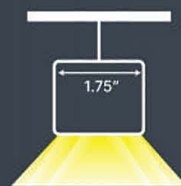

Aperture 1.75in

Connections

Continuous Runs

Housing

Extruded Aluminum

Lens

UGR, Honeycomb, Optical, Louver

Finish

Black, White, Silver

Optical
~100lm/W
~625lm/ft

Lumen Switchable
4ft: 25W / 2,500 lm
6ft: 38W / 3,811 lm
8ft: 49W / 4,914 lm

CCT
3000K/3500K/4000K

Input Voltage
0-10V

Prismatic
~80lm/W
~620lm/ft

Lumen Switchable
4ft: 21/26/31W
1,714/2,122/2,401 lm
6ft: 36/41/46W
2,938/3,346/3,729 lm
8ft: 51/56/61W
4,162/4,570/4,972 lm