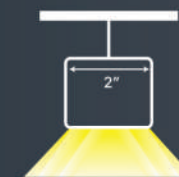

F2 Air Suspended