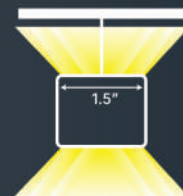

SPS

~1000lm/ft

Direct / Indirect

Lumen Switchable

2ft: 1640/2460lm

4ft: 2460/3280/4100lm

6ft: 4100/4920/6560lm

8ft: 4920/6560/8200lm