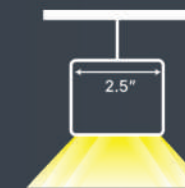

3000K/4000K/5000K

Prime Shadow

45-50 Lm/W

~625lm/ft

Lumen Switchable

2ft: 1000/1250lm

4ft: 2000/2500lm

6ft: 2800/3600lm