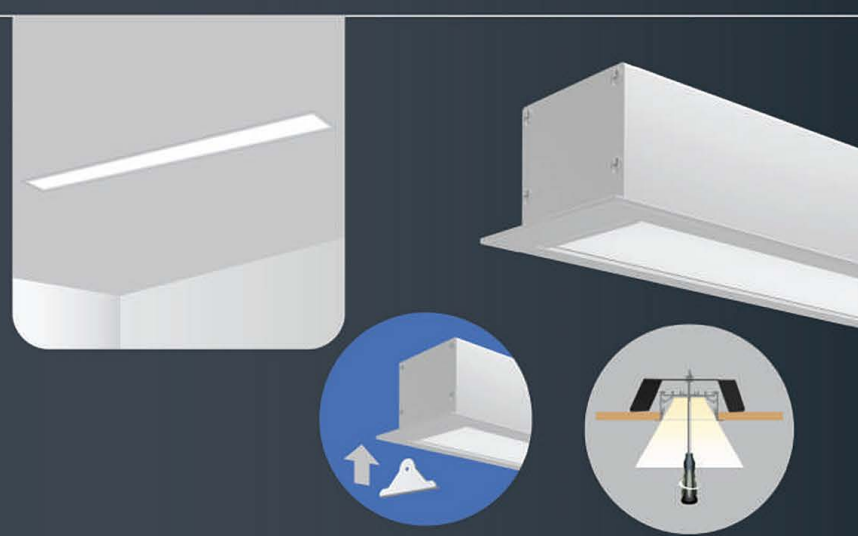

Atlantis

85-89 lm/W

680lm/ft

Direct Only

Aperture 2in

Lumens

3ft: 2720lm

4ft: 3400lm

6ft: 4080lm

8ft: 5440lm

Custom Connections/Shapes

90° Corner, Wall to Ceiling, Outer Corner, X, T
Continuous Runs

Input Voltage 120-277V

Dimming 1-10V

CCT

3000K/3500K/4000K

Housing

Extruded Aluminum

Finish

Black, White, Silver, Custom