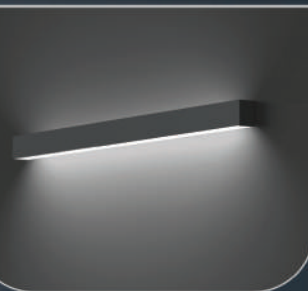

G5

105-120 Lm/W

~1000lm/ft

Direct Only

Lumen Switchable

2ft: 2100lm

4ft: 2100/3150/4200lm

5ft: 2100/3150/4200lm

6ft: 3600/4800/6000lm

8ft: 4800/8400lm

Aperture 2.5in

Custom Connections/Shapes

90° Corner, 120° Corner, X, T
Continuous Runs

Input Voltage 120-347V

Dimming 0-10V, TRIAC

CCT Switchable

3000K/3500K/4000K

3000K/4000K/5000K

Housing Extruded Aluminum

Lens Polycarbonate, Drop lens, Wall wash

Finish

Black, White, Silver, Custom

SPT

105 Lm/W

~1300lm/ft

Direct / Indirect

Lumen Switchable

2ft: 2100/3150lm

4ft: 3150/4200/5250lm

6ft: 5250/6300/8400lm

8ft: 6300/8400/10500lm

G6

87-91 Lm/W

~800lm/ft

Direct Only

Lumen Switchable

2ft: 1780lm

4ft: 1780/2670/3560lm

6ft: 2670/3560/4450lm

8ft: 3560/6230lm

Aperture 1.5in

Custom Connections/Shapes

90° Corner, X, T
Continuous Runs

Input Voltage 120-347V

Dimming 0-10V, TRIAC

CCT Switchable

3000K/3500K/4000K

3000K/4000K/5000K

Housing Extruded Aluminum

Finish

Black, White, Silver, Custom

SPS

~1000lm/ft

Direct / Indirect

Lumen Switchable

2ft: 1640/2460lm

4ft: 2460/3280/4100lm

6ft: 4100/4920/6560lm

8ft: 4920/6560/8200lm

Prime

45-50 Lm/W

~625lm/ft

Lumen Switchable

2ft: 1000/1250lm

4ft: 2000/2500lm

6ft: 2800/3600lm

8ft: 4000/5000lm

Housing

Extruded Aluminum

Parabolic Lens

Aperture 2.5in

Connections

Continuous Runs

Input Voltage 120-347V

Direct / Indirect

Dimming 0-10V, TRIAC

CCT Switchable

3000K/3500K/4000K

3000K/4000K/5000K

Prime Shadow

45-50 Lm/W

~625lm/ft

Lumen Switchable

2ft: 1000/1250lm

4ft: 2000/2500lm

6ft: 2800/3600lm

8ft: 4000/5000lm

G6 Wall wash

75 Lm/W

~750lm/ft

Direct

Lumen Switchable

4ft: 3000lm

8ft: 6000lm

Aperture 1.5in

Connections

Continuous Runs

Input Voltage 120-347V

Dimming 0-10V

CCT Switchable

3000K/3500K/4000K

3000K/4000K/5000K