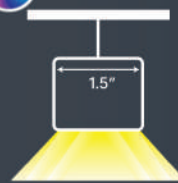

Aperture 1.5in

Custom Connections/Shapes

90° Corner, X, T
Continuous Runs

Input Voltage 120-347V

Dimming 0-10V, TRIAC

CCT Switchable

3000K/3500K/4000K

3000K/4000K/5000K

Housing Extruded Aluminum

Finish

Black, White, Silver, Custom