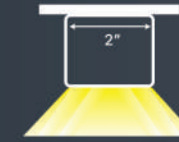

F2 Surface Mount