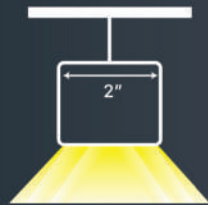

F2 Series

98-100 Lm/W

Direct Only

Aperture 2in

Lumens

3ft: 2300lm

4ft: 3000lm

6ft: 4500lm

8ft: 6000lm

Custom Connections/Shapes

90° Corner, X, T

Continuous Runs

Input Voltage 120-277V

CCT Switchable

3000K/3500K/4000K

Housing

Extruded Aluminum

Finish

Black, White, Silver, Custom