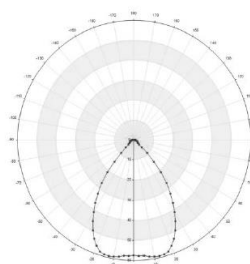

DIMENSIONS

AE-OD-GA-25W-CA-TCP-XX

FRONT VIEW **SIDE VIEW**

OUTDOOR LED LIGHT

LANDSCAPE LIGHT | POWER-CCT-BEAM ADJUSTABLE

MOUNTING OPTIONS

INSTALLATION OPTIONS

Surface/ Wall Mount

Beam Distribution Adjustment

Option 6
100°-130°

Option 5
70°-100°

Option 4
47°-70°

NOTES

- Switchable beam angle
- First you choose what option; then you adjust the beam angle you desire
- Easily adjusted on field ; Flat screwdriver is required for adjustments