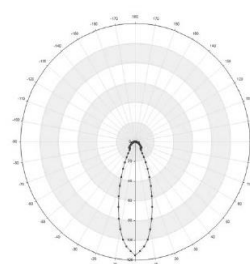

DIMENSIONS

AE-OD-GA-25W-CA-TCP-XX

FRONT VIEW **SIDE VIEW**

OUTDOOR LED LIGHT

LANDSCAPE LIGHT | POWER-CCT-BEAM ADJUSTABLE

MOUNTING OPTIONS

INSTALLATION OPTIONS

Surface/ Wall Mount

Beam Distribution Adjustment

Option 6
100°-130°

Option 5
70°-100°

Option 4
47°-70°

NOTES

- Switchable beam angle
- First you choose what option; then you adjust the beam angle you desire
- Easily adjusted on field ; Flat screwdriver is required for adjustments