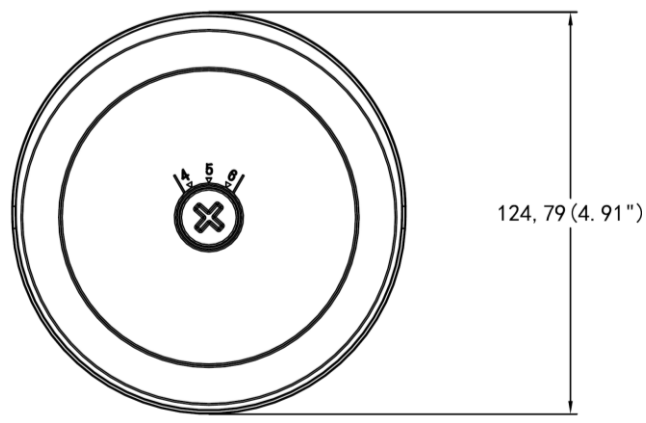

OUTDOOR LED LIGHT

LANDSCAPE LIGHT | POWER-CCT-BEAM ADJUSTABLE

ORDERING GUIDE

AE-OD-GA	-25W	-CA	-TCP	
AE-OD-GA ERALUX GARDENA ULTIMATE LANDSCAPE LIGHTING	-25W Power Switch able 15W/20W/25W	-CA 120-347V	-TCP CCT Selectable 3000/4000/5000K	-BK Black -BZ Bronze

Fixture Family	Power	Input Voltage	CCT	Finish

1. **NOTES**
2. Wall & ground mount both are provided as a package in one single SKU
   - Integrated photocell ; can be turned on/off easily on field upon your request.

DIMENSIONS

AE-OD-GA-25W-CA-TCP-XX

FRONT VIEW **SIDE VIEW**