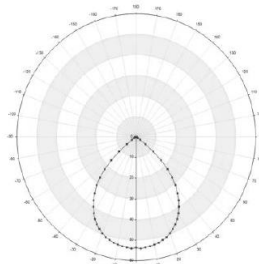

DIMENSIONS

AE-OD-GA-25W-CA-TCP-XX

FRONT VIEW **SIDE VIEW**

OUTDOOR LED LIGHT

LANDSCAPE LIGHT | POWER-CCT-BEAM ADJUSTABLE

MOUNTING OPTIONS

INSTALLATION OPTIONS

Surface/ Wall Mount

Beam Distribution Adjustment

Option 6
100°-130°

Option 5
70°-100°

Option 4
47°-70°

NOTES

- Switchable beam angle
- First you choose what option; then you adjust the beam angle you desire
- Easily adjusted on field ; Flat screwdriver is required for adjustments