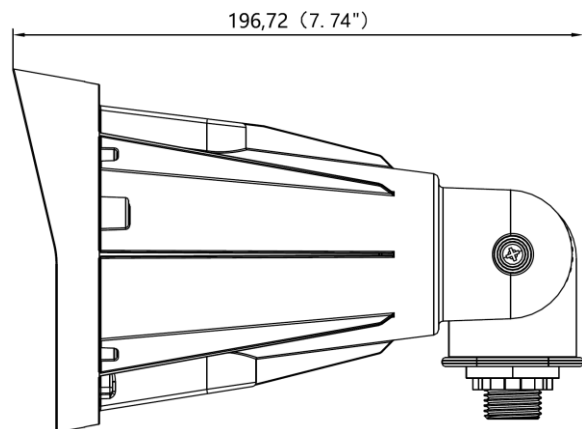

DIMENSIONS

AE-OD-GA-25W-CA-TCP-XX

FRONT VIEW **SIDE VIEW**

OUTDOOR LED LIGHT

LANDSCAPE LIGHT | POWER-CCT-BEAM ADJUSTABLE

MOUNTING OPTIONS

INSTALLATION OPTIONS

Surface/ Wall Mount