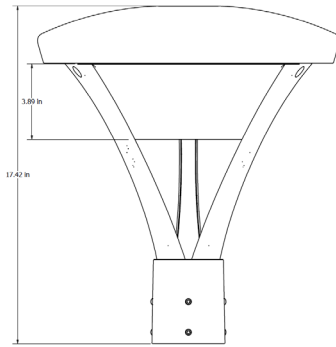

### DIMENSIONS

#### OD-LK-CA-100-8-TCP

Side View

Top View

Pole Adapter

#### OD-LK-CA-100-8-TCP + Side Shield

Front View

Isometric View

#### Notes

- Maximum Pole Diameter allowed is 3 inches
- EPA rating : 1.62FT<sup>2</sup>