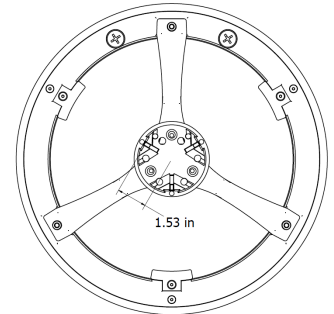

### DIMENSIONS

#### OD-LK-CA-100-8-TCP

Side View

Top View

Pole Adapter

#### OD-LK-CA-100-8-TCP + Side Shield

Front View

Isometric View

#### Notes

- Maximum Pole Diameter allowed is 3 inches
- EPA rating : 1.62FT<sup>2</sup>