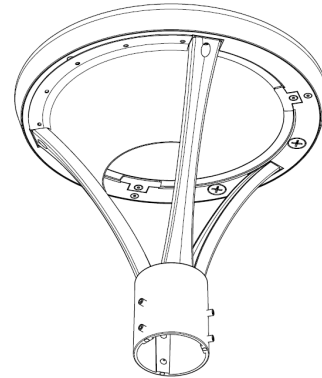

### DIMENSIONS

#### OD-LK-CA-100-8-TCP

Side View

Top View

Pole Adapter

#### OD-LK-CA-100-8-TCP + Side Shield

Front View

Isometric View

#### Notes

- Maximum Pole Diameter allowed is 3 inches
- EPA rating : 1.62FT<sup>2</sup>