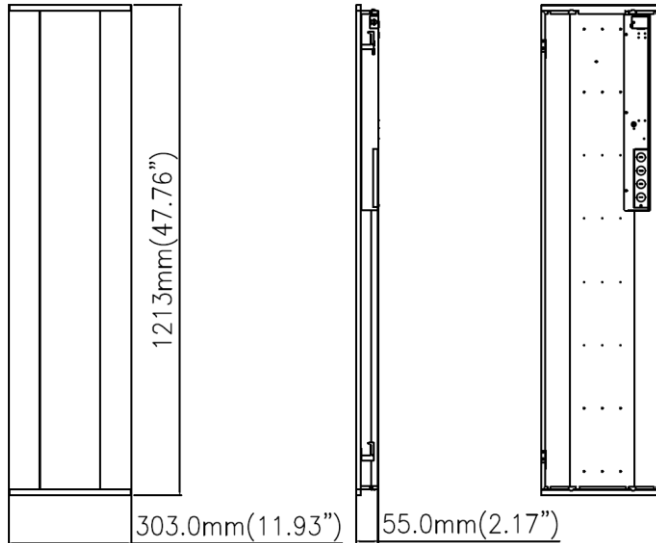

PRODUCT DIMENSIONS

AE-RC-MBCA14-

ACCESSORIES

Ordered separately, field installed

SURFACE MOUNT KIT

Housing

AE-RC-MBSMK1X4

Constructed of 6063 extruded aluminum
1X4 SURFACE MOUNT KIT