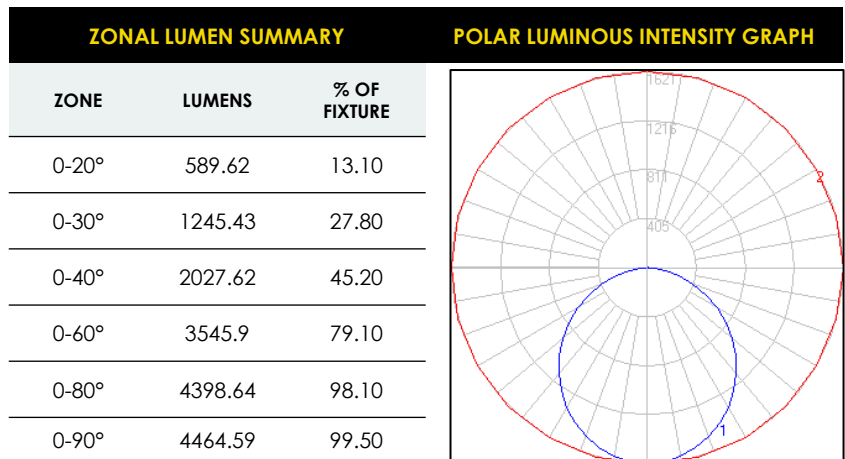

MONT BLANC 1X4

RECESSED COMMERCIAL LUMINAIRES

Volumetric troffer

DATE	
PROJECT NAME	
TYPE	
QTY	
ORDERING CODE	AE-RC-MBCA1436N

ORDERING GUIDE

EXAMPLE: AE-RC-MBCA1436N35010WH

FIXTURE FAMILY	VOLTAGE	SIZE	POWER	CRI	CCT	CONTROL	FINISH	
AE-RC-MB	CA	14	36	N				
AE-RC-MB ERALUX Mont Blanc EVOLVE recessed commercial office volumetric troffer	CA 120-347Vac	14 1 x 4 feet	36 36 Watts	N Normal 80 CRI	35 3500K	010 0-10V external dimming down to 10%	WH White	
					40 4000K			
					50 5000K		MS1 Motion Sensor	WH-AR White with Air Return slots

LUMEN ESTIMATE

Lumen output varies based on CCT and CRI. An estimate of lumen output of the various CCT/CRI combinations, use correction factors as per table below:

Lumen estimate adjustment factors				
CCT	2700K	3000K	3500K	4000K
NORMAL (80CRI)	0.91	0.94	0.97	1

PHOTOMETRIC DATA

AE-RC-MBCA1436N35010WH (36W
3500K)

3500K CCT
1 FT * 4 FT
36 WATTS