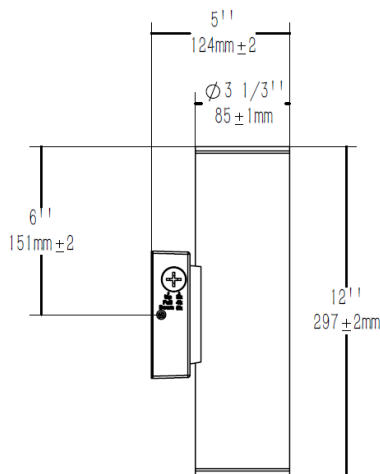

DIMENSIONS

AE-WS-OCCA-03-20WNX-XX

Side View

Front View

Isometric View

OUTDOOR LED LIGHT

WALL SCONCES | 3" DIRECT- INDIRECT | CCT SWITCHABLE

CONTROLS