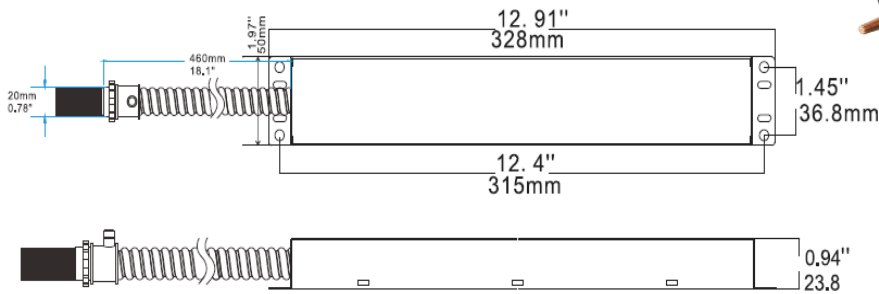

DIMENSIONS

AE-WS-OCCA-03-20WNX-XX

Side View

Front View

Isometric View

OUTDOOR LED LIGHT

WALL SCONCES | 3" DIRECT- INDIRECT | CCT SWITCHABLE

CONTROLS

NOTES

The exterior junction box is wall mounted close to the fixture

DIMENSIONS

OUTDOOR LED LIGHT

WALL SCONCES | 3" DIRECT- INDIRECT | CCT & POWER SWITCHABLE

LUMEN ESTIMATE

Lumen output varies based on CCT and CRI. An estimate of lumen output of the various CCT/CRI combinations, use correction factors as per table below: