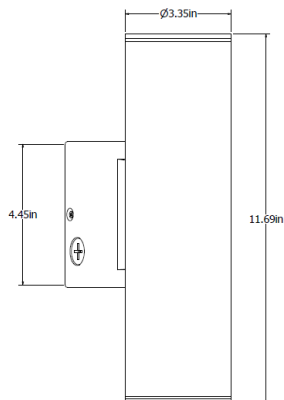

DIMENSIONS

AE-WS-OCCA-03-20WNX-XX

Side View