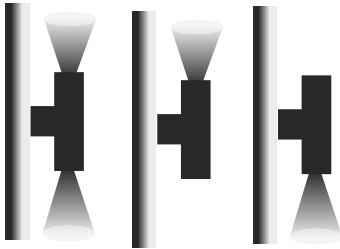

Distribution

- 20° / 40° / 80°
- Bi-Directional / Uni-Directional upon request