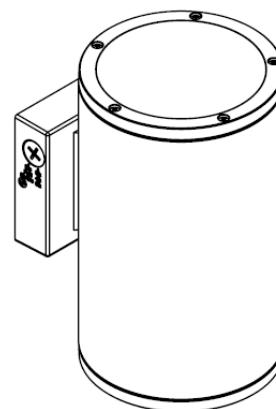

### DIMENSIONS

#### AE-WS-OCCA-03-36WNX-XX

Side View

Front View

Isometric View

### NOTES

- When installing the back plate of the fixture on the wall, ensure that the arrow labeled "Up" is oriented upwards.
- Before installing the fixture, verify that the water drain hole at the back of the fixture is positioned facing downward