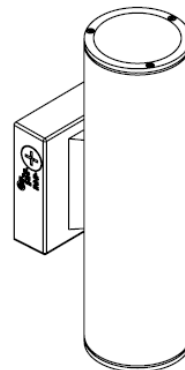

### DIMENSIONS

#### AE-WS-OCCA-03-20WNX-XX

Side View

Front View

Isometric View

#### AE-WS-OCCA-03-36WNX-XX

Side View

Front View

Isometric View

### NOTES

- When installing the back plate of the fixture on the wall, ensure that the arrow labeled "Up" is oriented upwards.
- Before installing the fixture, verify that the water drain hole at the back of the fixture is positioned facing downward