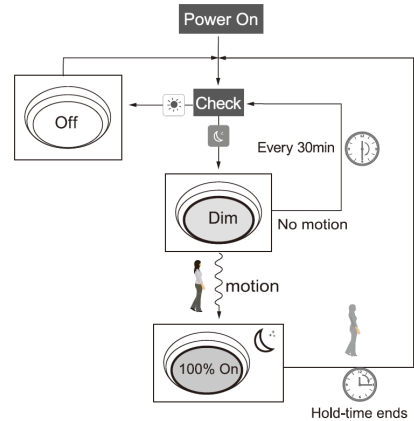

OUTDOOR LED LIGHT

High Output Wedge Cut-Off Wall Pack | Power Switchable

ACCESSORIES

MOTION SENSOR

CODE	DESCRIPTION	PICTURE
AE-IL-SB2-CA-MOTIONSENSOR	Plug in low-voltage microwave motion sensor with white arm	
AE-IL-SB2-CA-REMOTE-CTRL	Remote control for the motion sensor	

Factory mode

Factory Default Setting	
Sensitivity	100%
Hold on time	5 min
Daylight Sensor	ON
Dimming level	30%
Dimming time	30 min