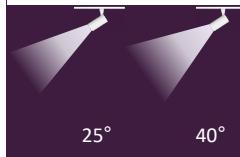

PAR38 LAMP

LAMPS PAR38 Short-Neck

PAR38 LAMP is suitable for both indoor/outdoor applications. It delivers high lumen output with different beam angles and CCT options.

	DATE	QTY	ACC. QTY	TYPE
PROJECT				
PN				
ACCESSORY PN				
NOTES				

DYNAMIC MENU

Order Information
Dimensions

[Page 2](#)

[Install Instruction link](#)

SPECIFICATIONS

Input Voltage	120V
Dimming	Phase dimming
CRI	85 CRI
CCT	3000K 3500K
Efficacy	~111 lm/W
Power	27W
Ambient Temperature Range	-20°C to 40°C
Housing	Plastic + Aluminum
Fixture Finish	Black | White
CBCP	10000 | Tolerance: -10%

Distribution