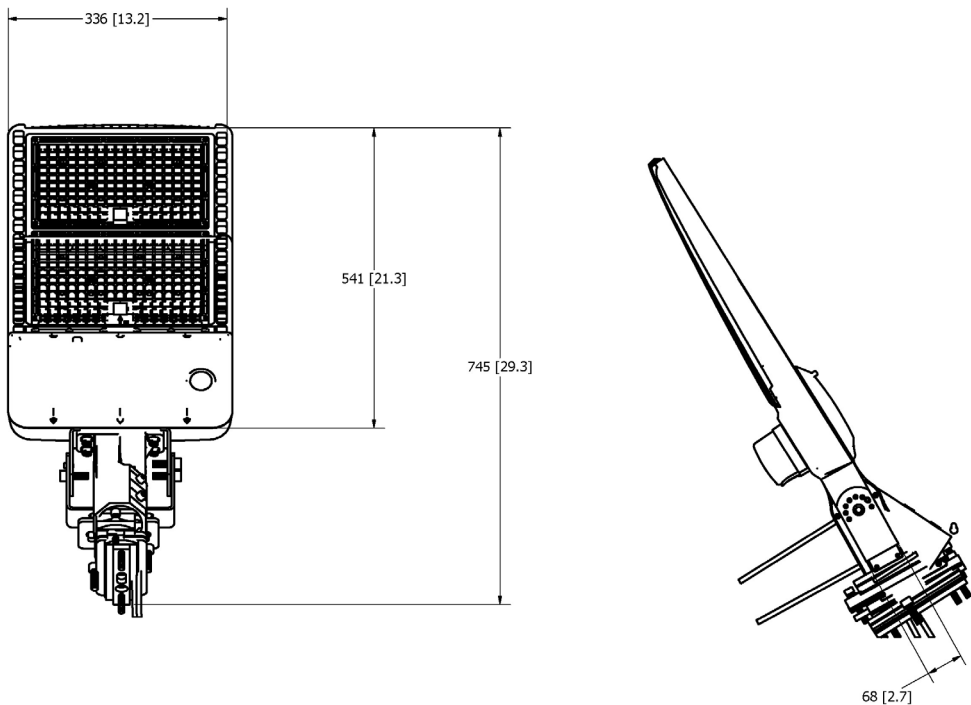

## PRODUCT DIMENSIONS

AE-OD-RZ-100W, AE-OD-RZ-150W

AE-OD-RZ-200W, AE-OD-RZ-240W, AE-OD-RZ-300W

DATE	
PROJECT NAME	
<b>TYPE</b>	
QTY	
ORDERING CODE	AE-OD-RZ- - W -7 - -T - -