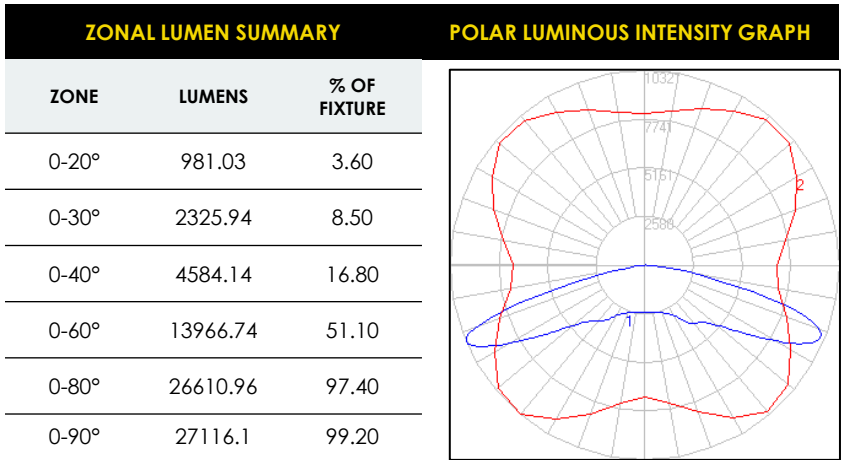

AE-OD-RZ-200W-750-XU-T5-X-XX
TYPE 5 DISTRIBUTION
200 WATTS
5000K CCT
70 CRI