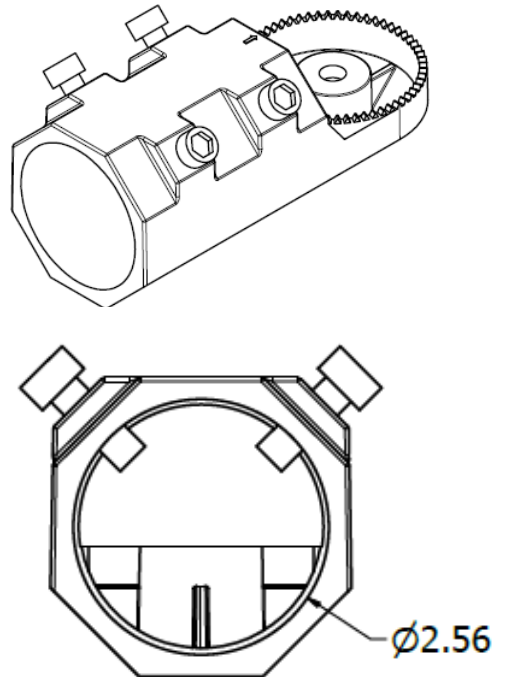

DATE	
PROJECT NAME	
<b>TYPE</b>	
QTY	
ORDERING CODE	AE-OD-RZ- - W -7 - -T - -

**BRACKETS DIMENSIONS(IN INCHES)**

**DIRECT**

**TRUNNION**

DATE	
PROJECT NAME	
TYPE	
QTY	
ORDERING CODE	AE-OD-RZ- - W -7 - -T - -

BRACKETS DIMENSIONS (IN INCHES)

SLIP FITTER

YOKE MOUNT

DATE	
PROJECT NAME	
<b>TYPE</b>	
QTY	
ORDERING CODE	AE-OD-RZ- - W -7 - -T - -

**ACCESSORIES** Ordered separately

**MOUNTING METHODS**

FIXTURE FAMILY	MOUNTING METHOD	FINISH
<b>AE-OD-RZ</b>	-	-
<b>AE-OD-RZ</b> ERALUX Rizzuto Series outdoor area light fixture	<b>-SF</b> Slip fitter mounting bracket	<b>-BK</b> Black powder coat finish
	<b>-DI</b> Direct mounting bracket	<b>-BZ</b> Bronze powder coat finish
	<b>-YM</b> Yoke mount bracket	<b>-AL</b> Aluminum(RAL9006) powder coat finish*
	<b>-TR</b> Trunnion mount bracket	