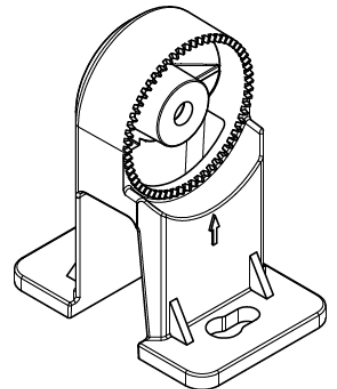

DATE	
PROJECT NAME	
<b>TYPE</b>	
QTY	
ORDERING CODE	AE-OD-RZ- - W -7 - -T - -

**BRACKETS DIMENSIONS(IN INCHES)**

**DIRECT**

**TRUNNION**

DATE	
PROJECT NAME	
TYPE	
QTY	
ORDERING CODE	AE-OD-RZ- - W -7 - -T - -

BRACKETS DIMENSIONS (IN INCHES)

SLIP FITTER

YOKE MOUNT

DATE	
PROJECT NAME	
<b>TYPE</b>	
QTY	
ORDERING CODE	AE-OD-RZ- - W -7 - -T - -

**ACCESSORIES** Ordered separately

**MOUNTING METHODS**

FIXTURE FAMILY	MOUNTING METHOD	FINISH
<b>AE-OD-RZ</b>	-	-
<b>AE-OD-RZ</b> ERALUX Rizzuto Series outdoor area light fixture	<b>-SF</b> Slip fitter mounting bracket	<b>-BK</b> Black powder coat finish
	<b>-DI</b> Direct mounting bracket	<b>-BZ</b> Bronze powder coat finish
	<b>-YM</b> Yoke mount bracket	<b>-AL</b> Aluminum(RAL9006) powder coat finish*
	<b>-TR</b> Trunnion mount bracket	