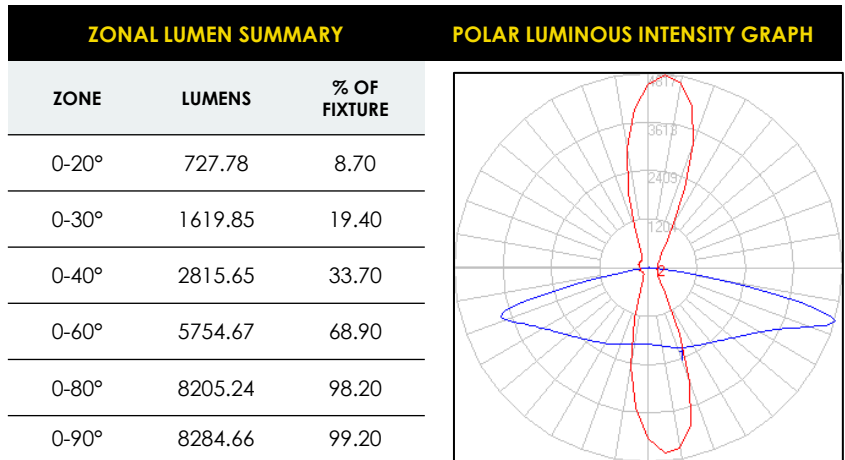

DATE	
PROJECT NAME	
TYPE	
QTY	
ORDERING CODE	AE-OD-RZ- - W -7 - - -T - -

LUMEN ESTIMATE

Lumen output varies based on CCT and CRI. An estimate of lumen output of the various CCT/CRI combinations, use correction factors as per table below:

LUMEN ESTIMATE ADJUSTMENT FACTORS				
CCT	2700K	3000K	3500K	4000K
70 CRI	0.91	0.94	0.97	1

PHOTOMETRIC DATA

AE-OD-RZ-60W-750-XU-T2-X-XX
TYPE 2 DISTRIBUTION
60 WATTS
5000K CCT
70 CRI