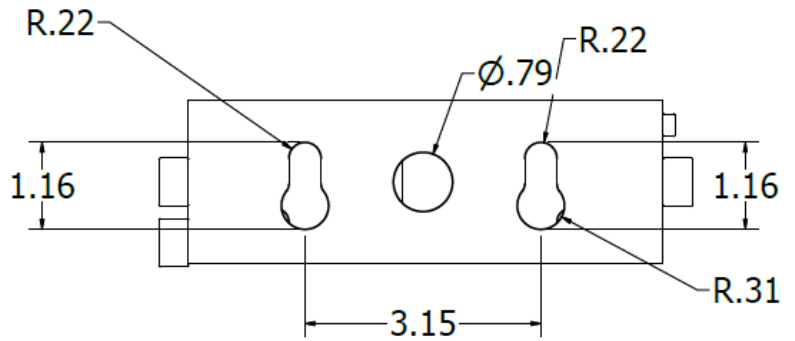

DATE	
PROJECT NAME	
TYPE	
QTY	
ORDERING CODE	AE-OD-RZ- - W -7 - -T - -

BRACKETS DIMENSIONS(IN INCHES)

DIRECT

TRUNNION