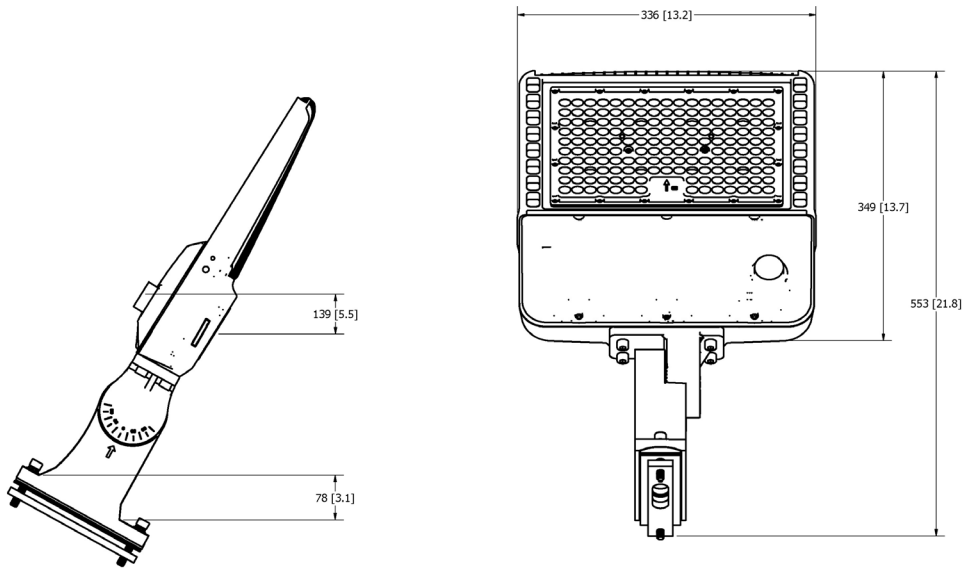

DATE	
PROJECT NAME	
TYPE	
QTY	
ORDERING CODE	AE-OD-RZ- - W -7 - -T - -

PRODUCT DIMENSIONS

AE-OD-RZ-100W, AE-OD-RZ-150W