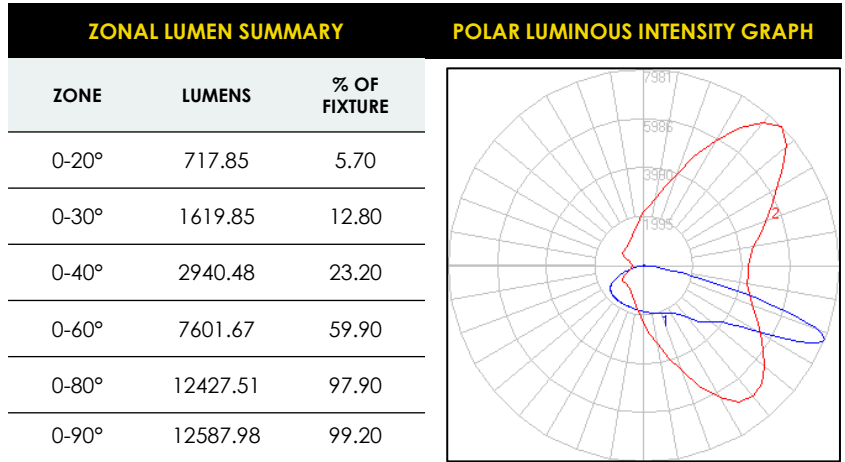

DATE	
PROJECT NAME	
TYPE	
QTY	
ORDERING CODE	AE-OD-RZ- - W -7 - -T - -

PHOTOMETRIC DATA(CONTINUED)

AE-OD-RZ-100W-750-XU-T4-X-XX
TYPE 4 DISTRIBUTION
100 WATTS
5000K CCT
70 CRI