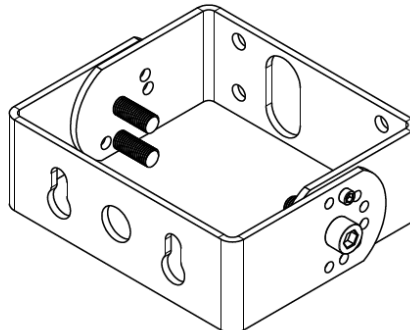

DATE	
PROJECT NAME	
TYPE	
QTY	
ORDERING CODE	AE-OD-RZ- - W -7 - -T - -

BRACKETS DIMENSIONS(IN INCHES)

DIRECT

TRUNNION