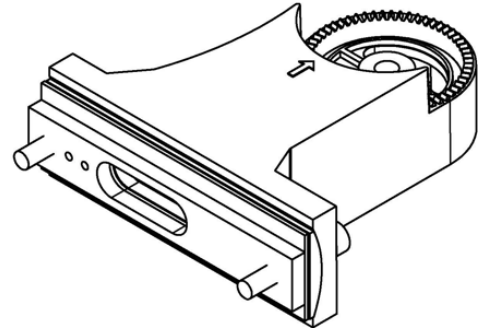

DATE	
PROJECT NAME	
TYPE	
QTY	
ORDERING CODE	AE-OD-RZ- - W -7 - -T - -

BRACKETS DIMENSIONS(IN INCHES)

DIRECT