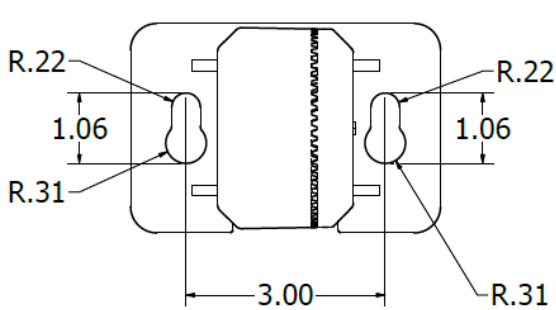

DATE	
PROJECT NAME	
TYPE	
QTY	
ORDERING CODE	AE-OD-RZ- - W -7 - -T - -

BRACKETS DIMENSIONS (IN INCHES)

SLIP FITTER

YOKE MOUNT