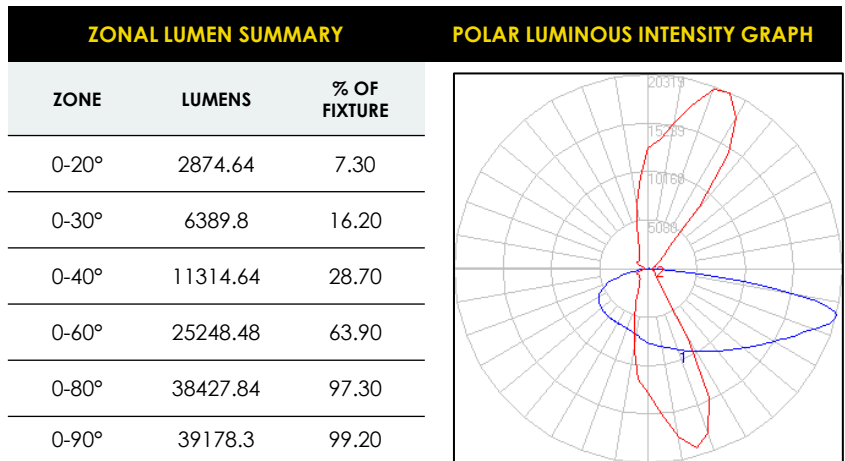

AE-OD-RZ-300W-750-XU-T3-X-XX
TYPE 3 DISTRIBUTION
300 WATTS
70 CRI
5000K CCT