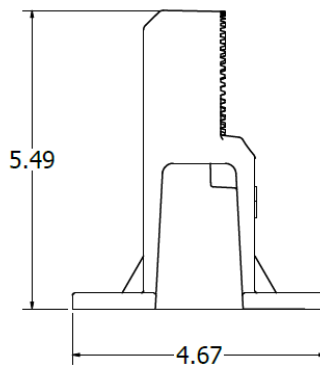

DATE	
PROJECT NAME	
TYPE	
QTY	
ORDERING CODE	AE-OD-RZ- - W -7 - -T - -

BRACKETS DIMENSIONS (IN INCHES)

SLIP FITTER

YOKE MOUNT