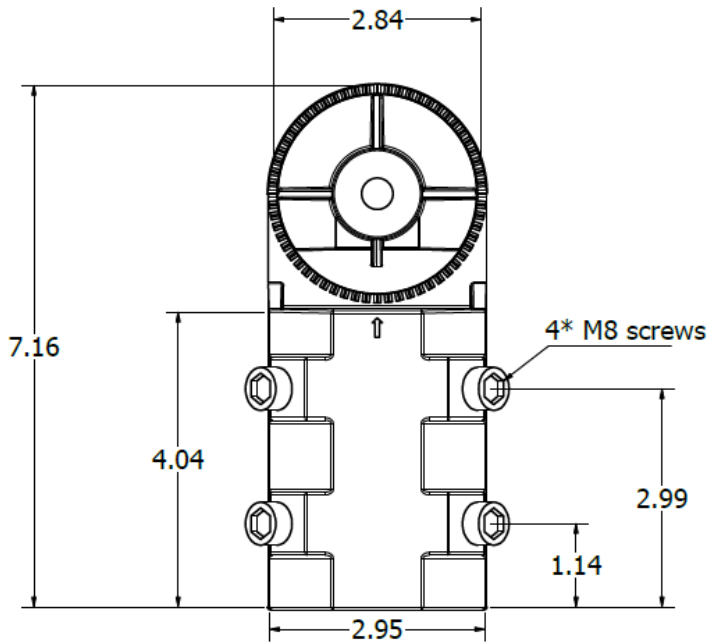

DATE	
PROJECT NAME	
TYPE	
QTY	
ORDERING CODE	AE-OD-RZ- - W -7 - -T - -

BRACKETS DIMENSIONS (IN INCHES)

SLIP FITTER