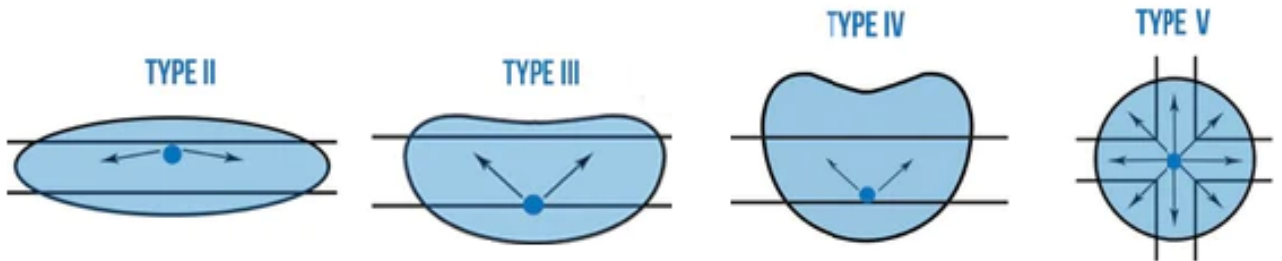

Light Distribution