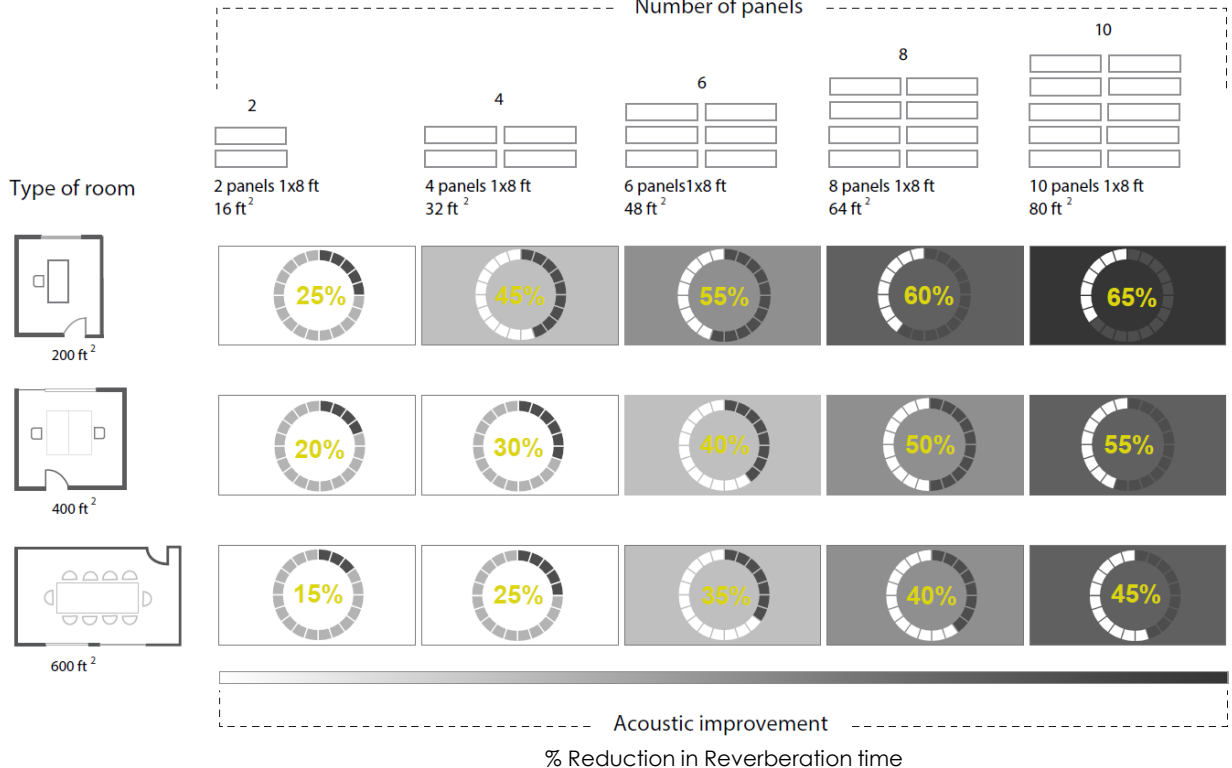

TECHNICAL SPECIFICATIONS

MATERIAL 100% Polyester Fiber

NOISE REDUCTION COEFFICIENT (NRC) 0.80

WARRANTY

FIXTURE WARRANTY – 3 YEARS

Eralux will warrant damaged panels for 3 years from the date of purchase. This warranty is valid only if the fixture is installed and used as per installation guides and specifications.

COMPATIBLE MOUNTING

MOUNTING SUSPENDED

ACOUSTIC IMPROVEMENT

% Reduction in Reverberation time

Note: Reverberation time is a measure of the time taken for sound to be attenuated, these values may vary based on room dimensions and materials.

Note: Installation Kits are included with the fixture

DATE			
PROJECT NAME			
TYPE			
QTY			
ORDERING CODE	AE-SON		

DIMENSIONS

DIMENSION

LENGTH	A	B	C
4 FT	48 in [1219.2 mm]	12 in [304.8 mm]	0.5 in [1.27 mm]
6 FT	72 in [1828.8 mm]	12 in [304.8 mm]	0.5 in [1.27 mm]
8 FT	94.4 in [2400 mm]	12 in [304.8 mm]	0.5 in [1.27 mm]