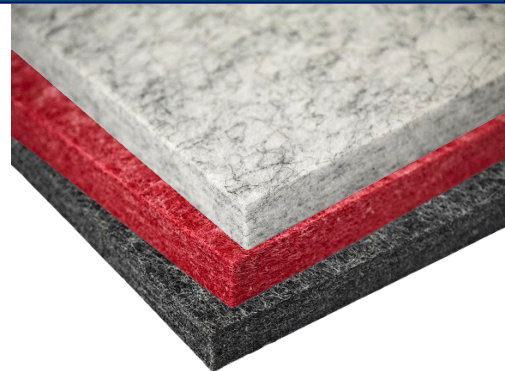

SILENCIO KIT

LINEAR LED LIGHT ACCESSORY

Acoustic Housing for G5 and SPT

Designed to enhance sound quality and reduce noise in bustling environments, the SILENCIO features advanced sound-absorbing materials, ensuring optimal acoustic performance for spaces such as offices, conference rooms, and open-plan areas. These panels are fixed to the linear housing, offering a sleek and modern aesthetic while effectively dampening ambient noise. Easy to install using adhesives, the SILENCIO Series provides a versatile and efficient solution for creating quieter, more comfortable spaces.

Acoustic Housing Colors

TILAPIA – #8E8C8C

BBQ SAUCE – #CB4147

SOYA SAUCE – #454545

ORDERING GUIDE – ACOUSTIC HOUSING

AE-SIL			-G5CASE
AE-SIL ERALUX Silencio Acoustic Housing for G5 and SPT	-2FT -4FT -5FT -6FT -8FT	-TIL Tilapia -BBQ BBQ Sauce -SOY Soya Sauce	-G5CASE