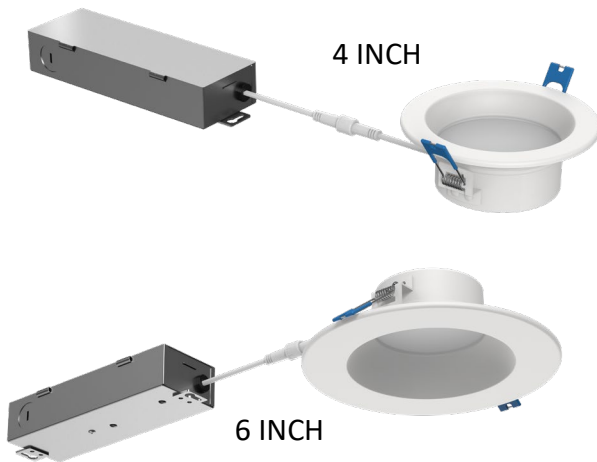

### Innovative Design

- Housing made from aluminum for increased rigidity and strength.
- Matte finish reflector.
- Wet location rated and suitable for temperatures ranging from -20 to 40 degrees Celsius.