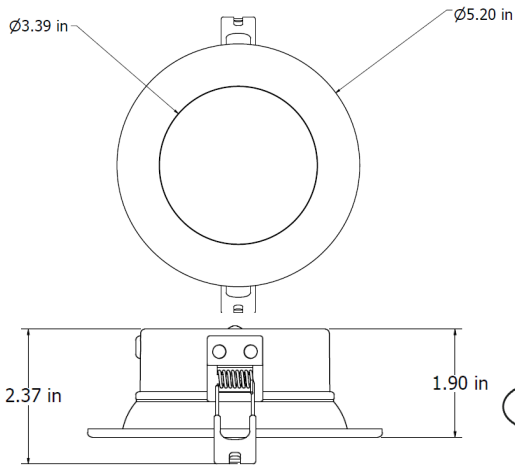

DIMENSIONS

FIXTURE

DRIVER

AE-DL-TGX-CA-4-15W