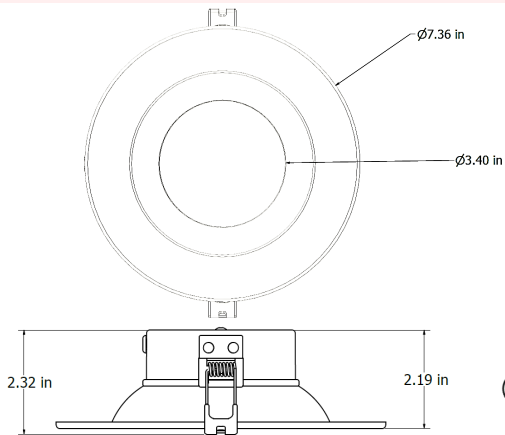

AE-DL-TGX-CA-6-18W