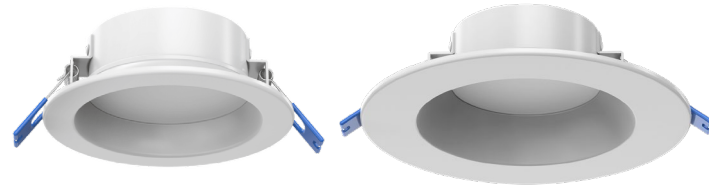

TANGO X

LED Commercial Downlight

Recessed Downlight | 4" & 6" Round

The TANGO X is a round recessed commercial downlight with an aluminum housing, matte-finish reflector, and spring mechanisms for easy installation. It's ideal for both retrofits and new construction in education, office, or commercial environments (frame kit required). Available in 4" and 6", it features selectable lumens and five CCT switches, offering great flexibility on-site.

Applications: Art Galleries | Commercial Offices | Retail Stores | Hospitality

eralux®

	DATE	QTY	ACC. QTY	TYPE
PROJECT				
PN				
ACCESSORY PN				
NOTES				

DYNAMIC MENU

Order Information	Page 2
Dimensions	Page 2
Accessories	Page 4
Photometric Data	Page 7

[Install Instruction link](#)

SPECIFICATIONS

Input Voltage	120-227/347V
Power Factor	>0.9
Total Harmonic Distortion	<20%
Dimming Page 3	0-10V dimming (down to 10%)
CRI	90 CRI
CCT	27K 30K 35K 40K 50K
Efficacy	~80 LPW for 4" and ~94 for 6"
Size (inch)	4" 6"
Power (W)	7/11/15 10/14/18
Ambient Temperature Range	-20°C to 40°C
Mounting Options	New construction | Retrofit
Reflector Finish	Matte white
Trim Finish	Matte white

Distribution