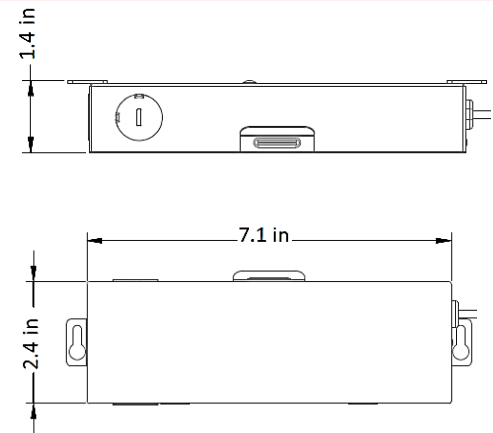

AE-DL-TGX-CA-6-18W