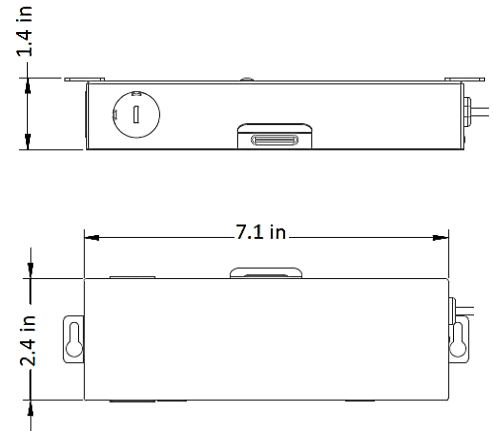

DIMENSIONS

FIXTURE

DRIVER

AE-DL-TGX-CA-4-15W