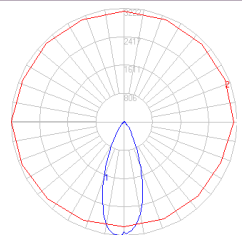

OPENING SIZE		
ORDERING CODE	SIZE	SHAPE
AE-DL-FRKT-PL-04	4"	Round

COMPONENTS

- Chicago Plenum External Cover
- Chicago Plenum Internal Cover
- Chicago Plenum I.C. Box
- Chicago Plenum 4-inch Plaster Frame
- Chicago Plenum 6-inch Plaster Frame
- Chicago Plenum 8-inch Plaster Frame
- Chicago Plenum Suspension Bars (2 sets)

PART NUMBER		ZONAL LUMEN SUMMARY			POLAR LUMINOUS INTENSITY
AE-DL-VQ-4-18W-35K		Zone	Lumens	% Fixture	Direct Light
Wattage	18W	0-20°	868.91	53.6	
CCT	3500K	0-30°	1293.75	79.8	
Distribution	40°	0-40°	1495.15	92.2	
Lumens	1604.3	0-60°	1591	98.1	
		0-80°	1603.98	98.9	
		0-90°	1604.3	98.9	