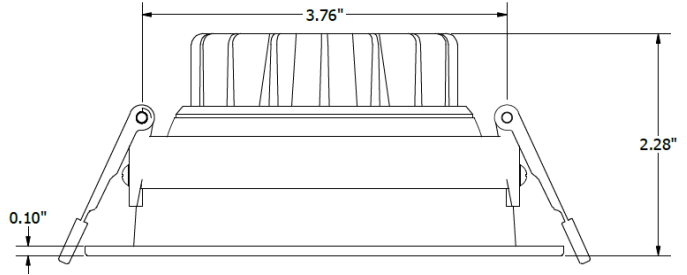

VERSA SQUARE

LED COMMERCIAL DOWNLIGHT

Recessed Downlight | 4" Square | Adjustable Tilt

DIMENSIONS

VERSA SQUARE

AE-DL-SL-04-XX