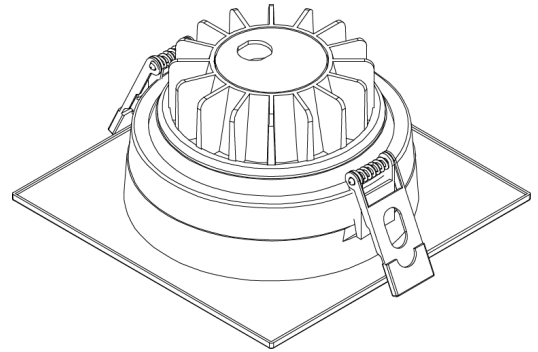

ORDERING GUIDE – FRAME KIT

AE-DL-FRKT-04-UNV 4 Inches Frame Kit
AE-DL-FRKT-PL-04 4 Inches Chicago Plenum Kit

Frame Kit

ORDERING GUIDE – EMBB

[BLANK] No EMBB
BLD-HM8D-YY 8w Emergency Battery Backup
EMBB

NOTES The Emergency Battery Back up is inserted into the ceiling cut Field Installed

VERSA SQUARE

LED COMMERCIAL DOWNLIGHT

Recessed Downlight | 4" Square | Adjustable Tilt

DIMENSIONS

VERSA SQUARE

AE-DL-SL-04-XX

Ceiling cut-out:
3.9" – 4.3"

JUNCTION BOX

OPENING SIZE			
ORDERING CODE	SIZE	SHAPE	C
AE-DL-FRKT-04-UNV	4"	Round	Ø 4.5"

CHICAGO PLENUM

SPECIFICATIONS	
MATERIAL	27-gauge galvanized steel frame Galvanized steel junction box with gasket
MOUNTING	T-bar or drywall ceilings Up to 1.5" thick

OPENING SIZE		
ORDERING CODE	SIZE	SHAPE
AE-DL-FRKT-PL-04	4"	Round

COMPONENTS

- Chicago Plenum External Cover
- Chicago Plenum Internal Cover
- Chicago Plenum I.C. Box
- Chicago Plenum 4-inch Plaster Frame
- Chicago Plenum 6-inch Plaster Frame
- Chicago Plenum 8-inch Plaster Frame
- Chicago Plenum Suspension Bars (2 sets)