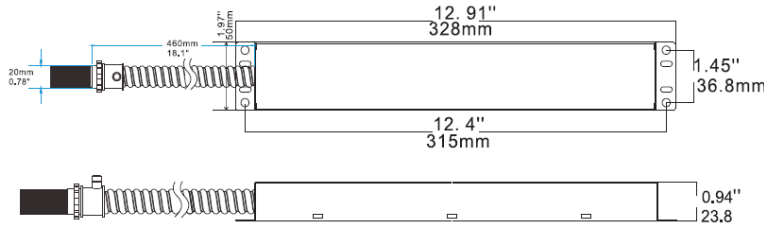

The BLD-HMXXD-YYY series LED Emergency Driver is UL listed for field and factory installations. It switches to emergency mode during power failures, providing up to 90 minutes of lighting. With an integrated battery, charger, and converter, it delivers 6-25W constant power at 170VDC. Ideal for 0-10V dimmable indoor commercial LED fixtures, such as flat panels, troffers, downlights, and linear strip lights.