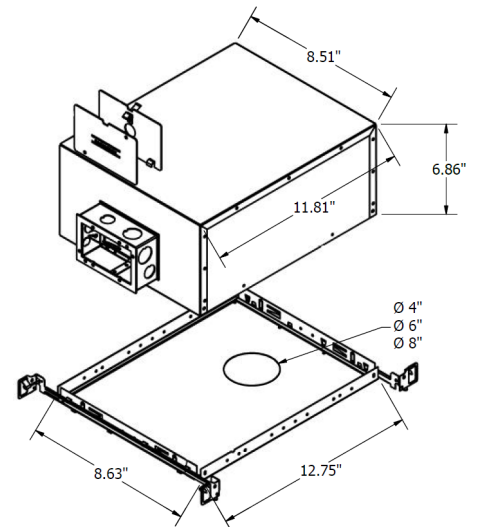

OPENING SIZE			
ORDERING CODE	SIZE	SHAPE	C
AE-DL-FRKT-04-UNV	4"	Round	Ø 4.5"

CHICAGO PLENUM

SPECIFICATIONS	
MATERIAL	27-gauge galvanized steel frame Galvanized steel junction box with gasket
MOUNTING	T-bar or drywall ceilings Up to 1.5" thick

OPENING SIZE		
ORDERING CODE	SIZE	SHAPE
AE-DL-FRKT-PL-04	4"	Round

COMPONENTS

- Chicago Plenum External Cover
- Chicago Plenum Internal Cover
- Chicago Plenum I.C. Box
- Chicago Plenum 4-inch Plaster Frame
- Chicago Plenum 6-inch Plaster Frame
- Chicago Plenum 8-inch Plaster Frame
- Chicago Plenum Suspension Bars (2 sets)