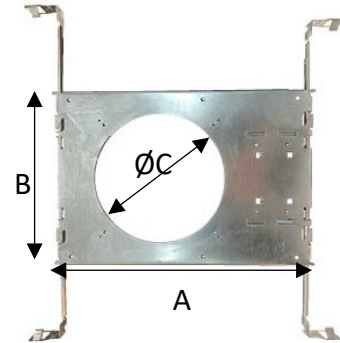

ORDERING GUIDE – FRAME KIT

AE-DL-FRKT-04-UNV 4 Inches Frame Kit
AE-DL-FRKT-PL-04 4 Inches Chicago Plenum Kit

Frame Kit

ORDERING GUIDE – EMBB

[BLANK] No EMBB
BLD-HM8D-YY 8w Emergency Battery Backup
EMBB

NOTES The Emergency Battery Back up is inserted into the ceiling cut Field Installed

VERSA SQUARE

LED COMMERCIAL DOWNLIGHT

Recessed Downlight | 4" Square | Adjustable Tilt

DIMENSIONS

VERSA SQUARE

AE-DL-SL-04-XX

Ceiling cut-out:
3.9" – 4.3"

JUNCTION BOX

OPENING SIZE			
ORDERING CODE	SIZE	SHAPE	C
AE-DL-FRKT-04-UNV	4"	Round	Ø 4.5"

CHICAGO PLENUM

SPECIFICATIONS	
MATERIAL	27-gauge galvanized steel frame Galvanized steel junction box with gasket
MOUNTING	T-bar or drywall ceilings Up to 1.5" thick