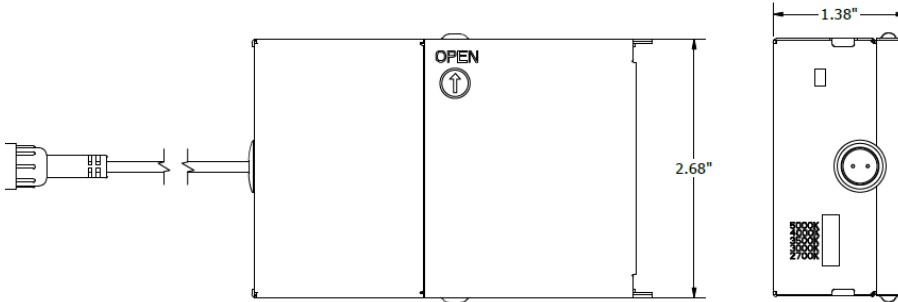

VERSA SQUARE

LED COMMERCIAL DOWNLIGHT

Recessed Downlight | 4" Square | Adjustable Tilt

DIMENSIONS

VERSA SQUARE

AE-DL-SL-04-XX

Ceiling cut-out:
3.9" – 4.3"

JUNCTION BOX