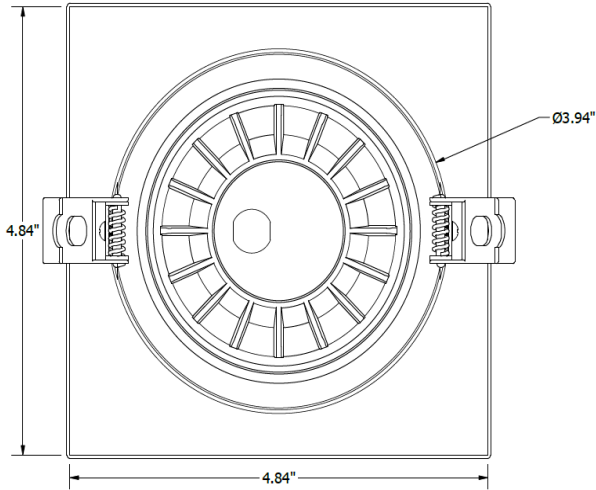

VERSA SQUARE

LED COMMERCIAL DOWNLIGHT

Recessed Downlight | 4" Square | Adjustable Tilt

DIMENSIONS

VERSA SQUARE

AE-DL-SL-04-XX

Ceiling cut-out:
3.9" – 4.3"

JUNCTION BOX

OPENING SIZE			
ORDERING CODE	SIZE	SHAPE	C
AE-DL-FRKT-04-UNV	4"	Round	Ø 4.5"

CHICAGO PLENUM

SPECIFICATIONS	
MATERIAL	27-gauge galvanized steel frame Galvanized steel junction box with gasket
MOUNTING	T-bar or drywall ceilings Up to 1.5" thick

OPENING SIZE		
ORDERING CODE	SIZE	SHAPE
AE-DL-FRKT-PL-04	4"	Round

COMPONENTS

- Chicago Plenum External Cover
- Chicago Plenum Internal Cover
- Chicago Plenum I.C. Box
- Chicago Plenum 4-inch Plaster Frame
- Chicago Plenum 6-inch Plaster Frame
- Chicago Plenum 8-inch Plaster Frame
- Chicago Plenum Suspension Bars (2 sets)