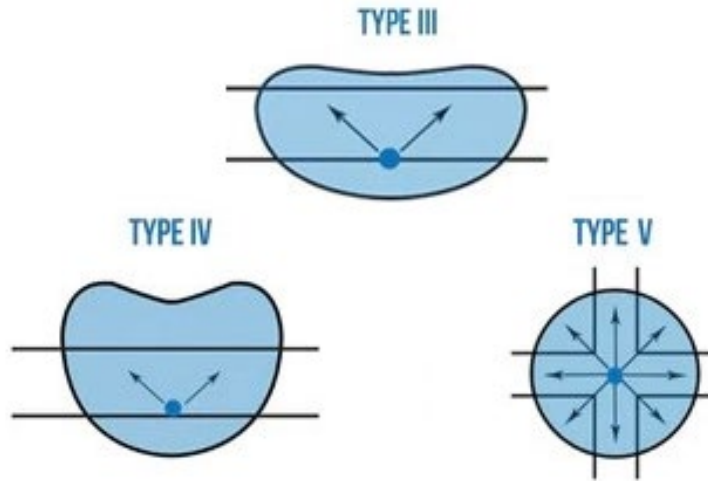

DATE	
PROJECT NAME	
TYPE	
QTY	
ORDERING CODE	AE-OD-ZRE - W -CA - -T -

LIGHT DISTRIBUTION