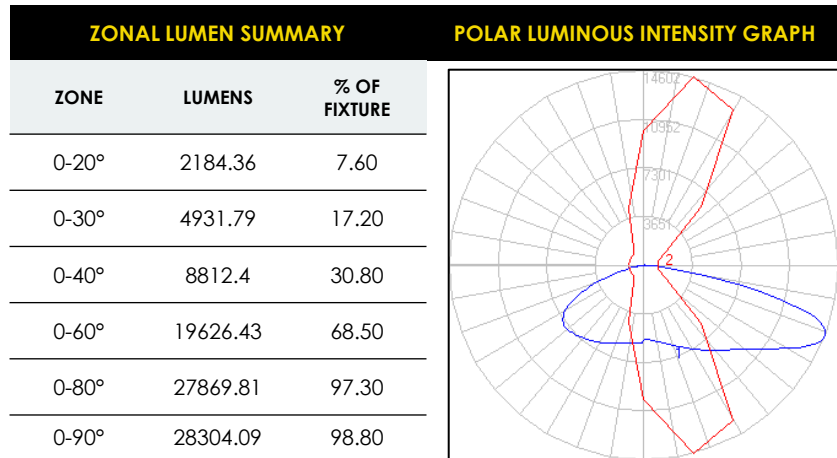

LUMEN ESTIMATE ADJUSTMENT FACTORS

CCT	3000K	4000K	5000K
NORMAL (80CRI)	0.96	1.00	1.03

PHOTOMETRIC DATA

AE-OD-ZRE-300W-CA-X-
T3-X (200w & 5000k)

.200w

.5000k CCT

.TYPE 3 DISTRIBUTION

AE-OD-ZRE-300W-CA-X-
T3-X (300W & 5000K)