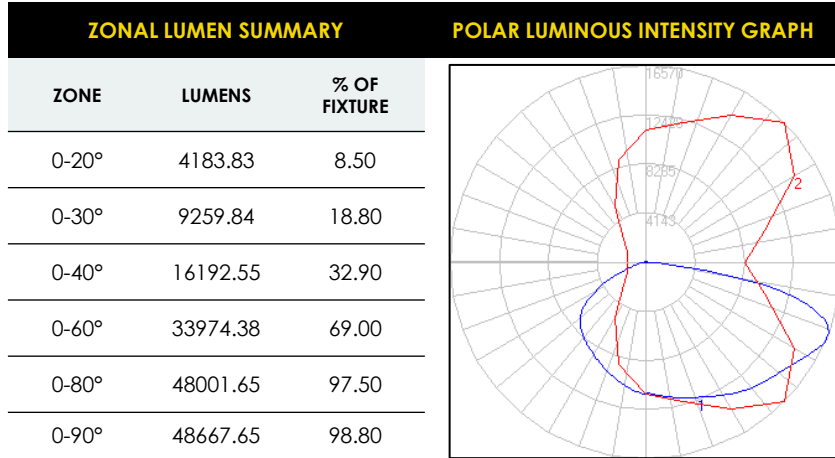

.TYPE 4 DISTRIBUTION

AE-OD-ZRE-300W-CA-X-T5-X (200W & 5000K)

.300W

.5000K CCT

. TYPE 5 DISTRIBUTION

DATE	
PROJECT NAME	
TYPE	
QTY	
ORDERING CODE	AE-OD-ZRE - W -CA - -T -

ZONAL LUMEN SUMMARY			POLAR LUMINOUS INTENSITY GRAPH
ZONE	LUMENS	% OF FIXTURE	
0-20°	1866.57	4.00	
0-30°	4270.9	9.10	
0-40°	7694.66	17.00	
0-60°	20517.36	43.80	
0-80°	43069.93	92.00	
0-90°	46255.49	98.00	