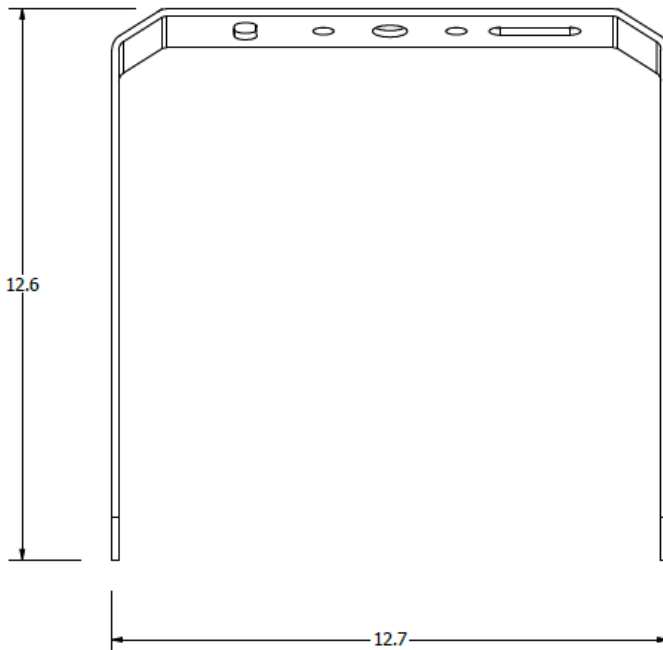

TYPE E : U BRACKET FLOOD LIGHT MOUNT (300W)