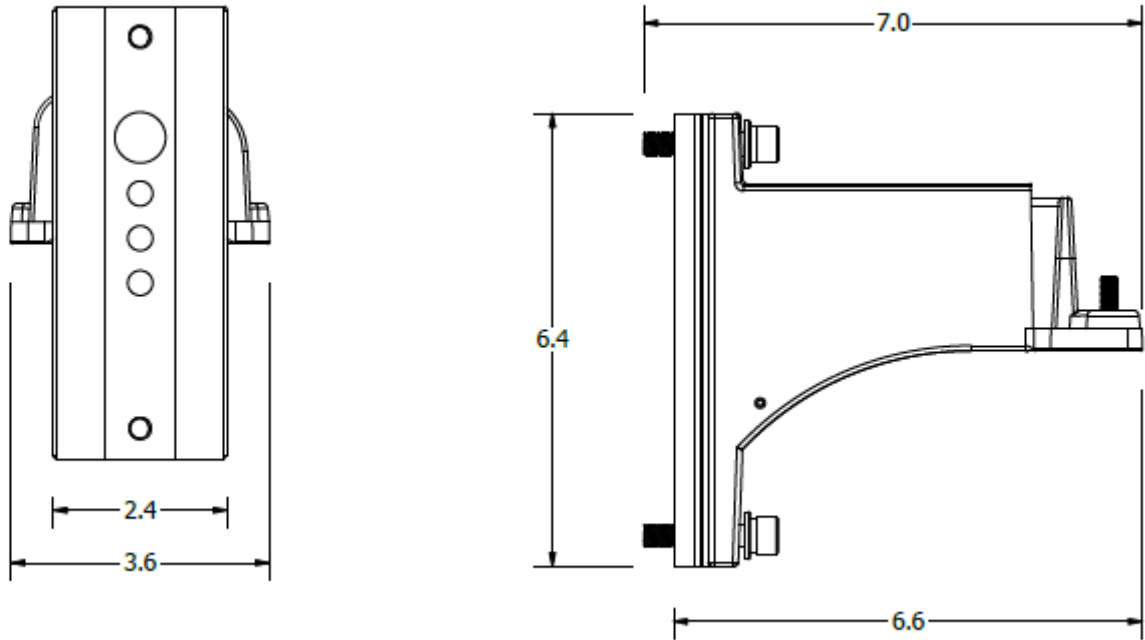

ZORRO ELITE

OUTDOOR PRODUCTS

Outdoor Area Light

DATE						
PROJECT NAME						
TYPE						
QTY						
ORDERING CODE	AE-OD-ZRE	-	W	-CA-	-T	-

TYPE B : DIRECT MOUNT