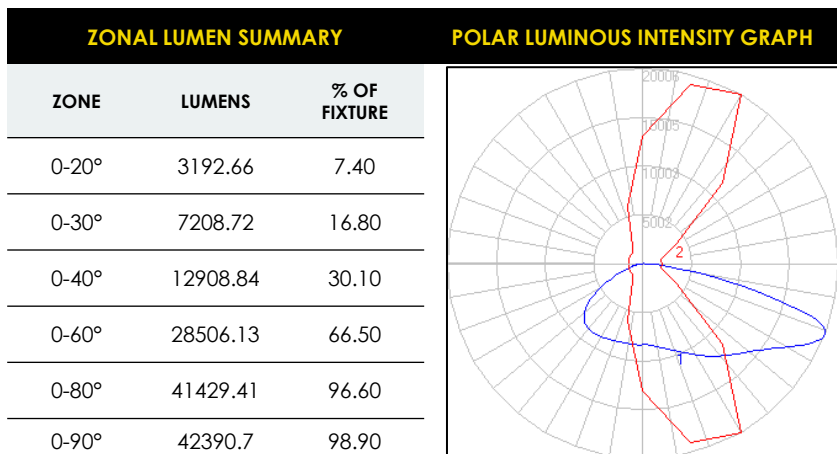

AE-OD-ZRE-300W-CA-X-
T3-X (300W & 5000K)

.300W

.5000K CCT

.TYPE 3 DISTRUBTION