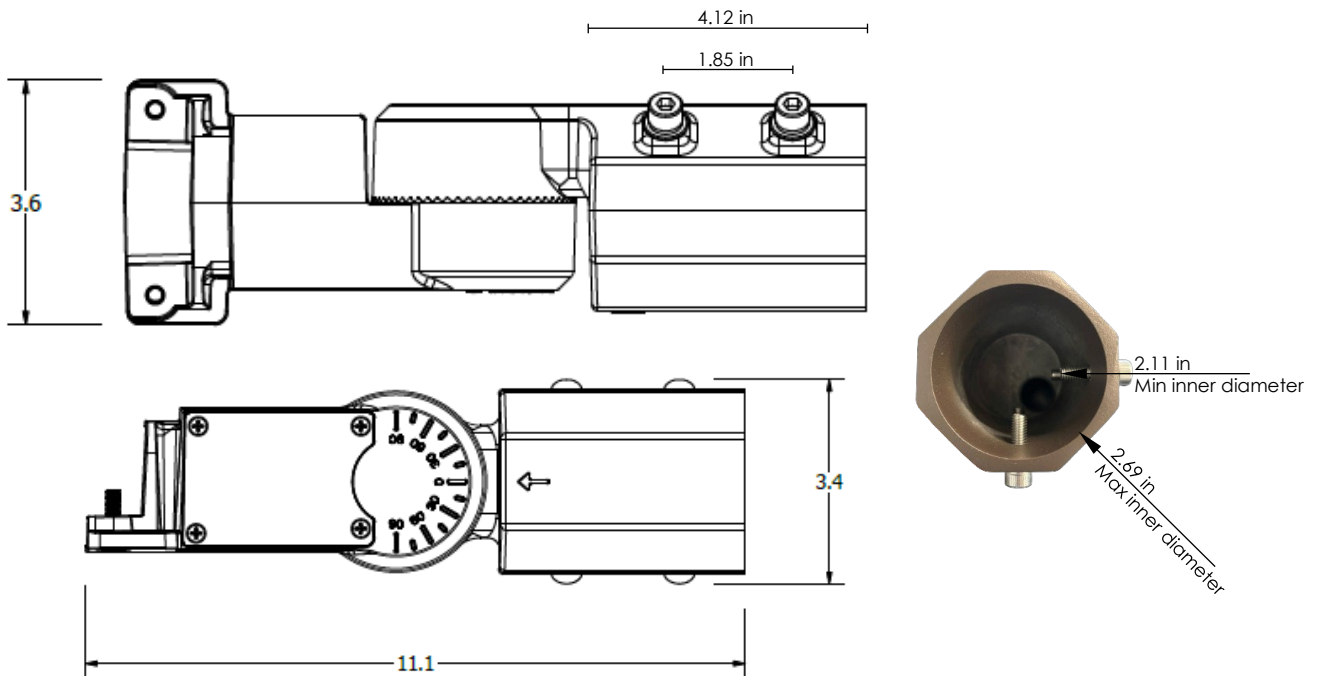

DATE	
PROJECT NAME	
TYPE	
QTY	
ORDERING CODE	AE-OD-ZRE - W -CA - -T -

LIGHT DISTRIBUTION

BRACKETS DIMENSIONS(IN INCHES)

TYPE A : SLIP FITTER

ZORRO ELITE

OUTDOOR PRODUCTS

Outdoor Area Light

DATE						
PROJECT NAME						
TYPE						
QTY						
ORDERING CODE	AE-OD-ZRE	-	W	-CA-	-T	-