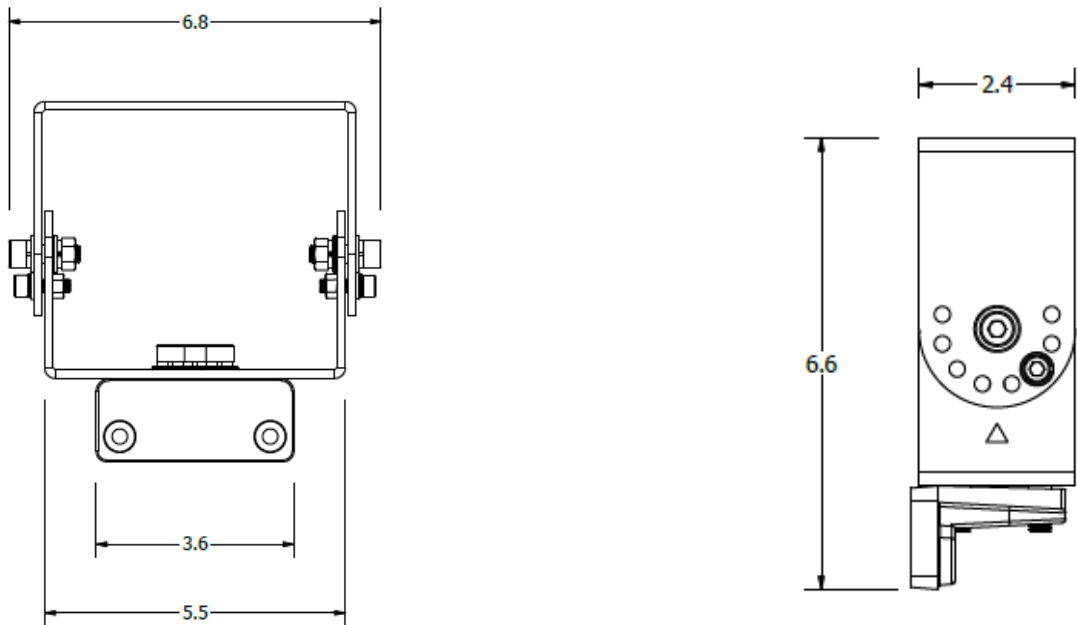

TYPE C : YOKE MOUNT