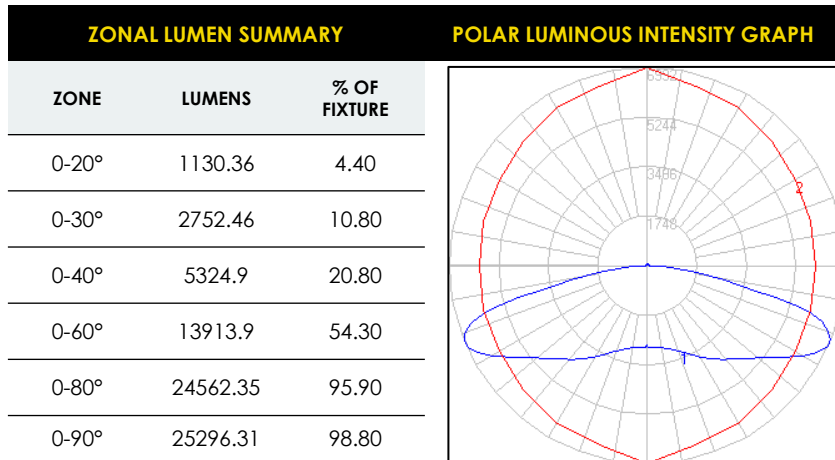

.TYPE 4 DISTRIBUTION

AE-OD-ZRE-300W-CA-X-T5-X (200W & 5000K)

.300W

.5000K CCT

. TYPE 5 DISTRIBUTION

DATE	
PROJECT NAME	
TYPE	
QTY	
ORDERING CODE	AE-OD-ZRE - W -CA - -T -

ZONAL LUMEN SUMMARY			POLAR LUMINOUS INTENSITY GRAPH
ZONE	LUMENS	% OF FIXTURE	
0-20°	1866.57	4.00	
0-30°	4270.9	9.10	
0-40°	7694.66	17.00	
0-60°	20517.36	43.80	
0-80°	43069.93	92.00	
0-90°	46255.49	98.00	