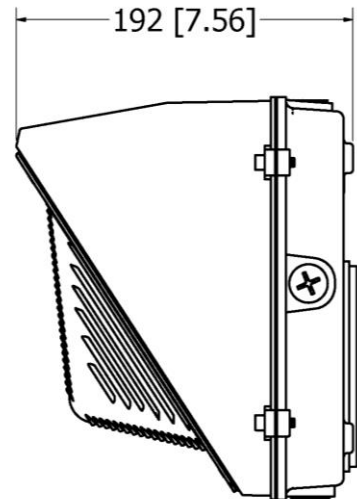

ASTELLANO EVOLVE-SNOW

OUTDOOR PRODUCTS

Outdoor wall pack light

DATE			
PROJECT NAME			
TYPE			
QTY			
ORDERING CODE	AE-WP-WP01-120M-	-3CCT	-

ORDERING GUIDE

EXAMPLE: AE-WP-WP01-120M-CS-3CCT-WH

FIXTURE FAMILY	POWER	INPUT VOLTAGE	CONTROLS	CCT	FINISH
AE-WP-WP01-	120	M-		-3CCT	-
AE-WP-WP01- ERALUX ASTELLANO Evolve-SNOW Series outdoor wall pack light fixture	120 Wattage adjustable: 120W/90W/60W/30W 14,400/10,800/7,200/ 3,600 lumens	M- 120-347V input voltage	CS Adjustable power switch and CCT switch CSP Adjustable power switch and CCT switch; photocell sensor with dimming	-3CCT CCT adjustable: 3000K/4000K/5000K	-WH White powder coat finish -AL* (RAL9006) powder coat finish

* Contact manufacturer for leadtime

PRODUCT DIMENSIONS (in mm)

AE-WP-WP01

ASTELLANO EVOLVE-SNOW

OUTDOOR PRODUCTS

Outdoor wall pack light

DATE			
PROJECT NAME			
TYPE			
QTY			
ORDERING CODE	AE-WP-WP01-120M-	-3CCT	-