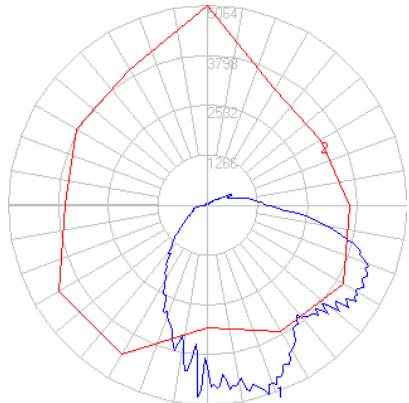

LUMEN ESTIMATE

Lumen output varies based on CCT and CRI. An estimate of lumen output of the various CCT/CRI combinations, use correction factors as per table below:

LUMEN ESTIMATE ADJUSTMENT FACTORS				
CCT	2700K	3000K	3500K	4000K
NORMAL (80CRI)	.91	.94	.97	1

PHOTOMETRIC DATA

AE-WP-WP01-120M-XX-3CCT-XX (5000K)

GRID DISTANCES WITH A MOUNTING HEIGHT OF 10' AFG

POLAR LUMINOUS INTENSITY GRAPHS

ASTELLANO EVOLVE-SNOW

OUTDOOR PRODUCTS

Outdoor wall pack light

DATE			
PROJECT NAME			
TYPE			
QTY			
ORDERING CODE	AE-WP-WP01-120M-	-3CCT	-