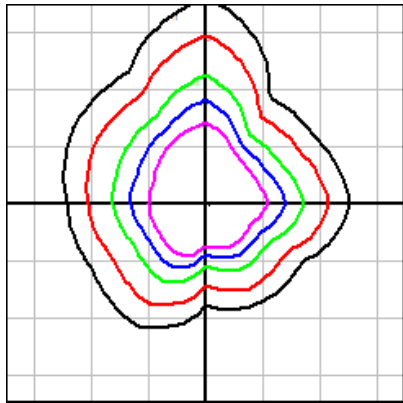

PHOTOMETRIC DATA

AE-WP-WP01-120M-XX-3CCT-XX (5000K)

GRID DISTANCES WITH A MOUNTING HEIGHT OF 10' AFG

POLAR LUMINOUS INTENSITY GRAPHS

ASTELLANO EVOLVE-SNOW

OUTDOOR PRODUCTS

Outdoor wall pack light

DATE			
PROJECT NAME			
TYPE			
QTY			
ORDERING CODE	AE-WP-WP01-120M-	-3CCT	-