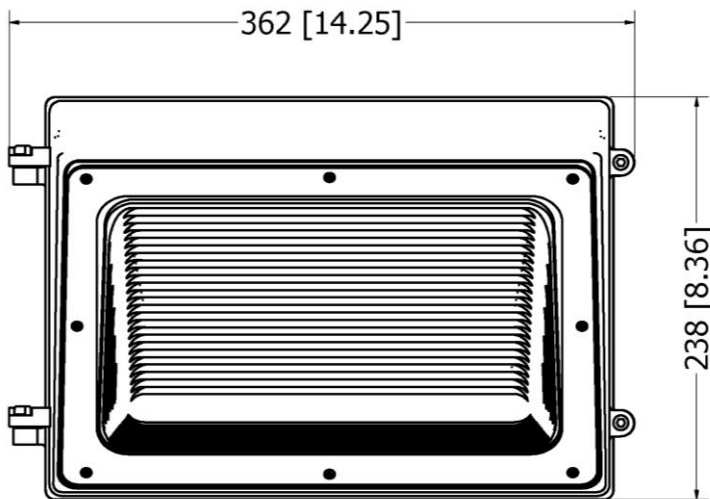

ASTELLANO EVOLVE-SNOW

OUTDOOR PRODUCTS

Outdoor wall pack light

DATE			
PROJECT NAME			
TYPE			
QTY			
ORDERING CODE	AE-WP-WP01-120M-	-3CCT	-

ORDERING GUIDE

EXAMPLE: AE-WP-WP01-120M-CS-3CCT-WH

FIXTURE FAMILY	POWER	INPUT VOLTAGE	CONTROLS	CCT	FINISH
AE-WP-WP01-	120	M-		-3CCT	-
AE-WP-WP01- ERALUX ASTELLANO Evolve-SNOW Series outdoor wall pack light fixture	120 Wattage adjustable: 120W/90W/60W/30W 14,400/10,800/7,200/ 3,600 lumens	M- 120-347V input voltage	CS Adjustable power switch and CCT switch CSP Adjustable power switch and CCT switch; photocell sensor with dimming	-3CCT CCT adjustable: 3000K/4000K/5000K	-WH White powder coat finish -AL* (RAL9006) powder coat finish

* Contact manufacturer for leadtime

PRODUCT DIMENSIONS (in mm)

AE-WP-WP01

ASTELLANO EVOLVE-SNOW

OUTDOOR PRODUCTS

Outdoor wall pack light

DATE			
PROJECT NAME			
TYPE			
QTY			
ORDERING CODE	AE-WP-WP01-120M-	-3CCT	-